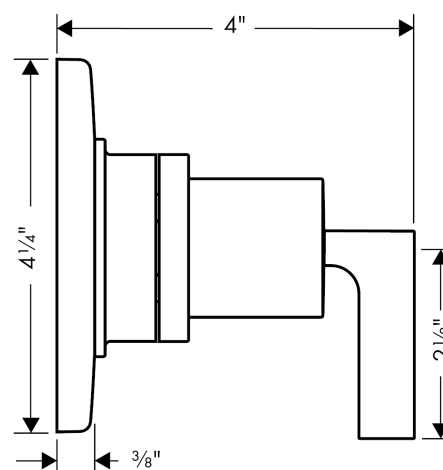

### Description

### Scale drawing

**AXOR Citterio**  
**Diverter Trim Trio/Quattro**  
Finishes : **brushed nickel**

Part no. : **39931821**

## Exploded drawing

Year of production: >11/09

**AXOR Citterio**  
**Diverter Trim Trio/Quattro**

Finishes : **brushed nickel**    Part no. : **39931821**

## Spare parts list

Year of production: >11/09

Pos.	Description	Part no.	PC	PU
1	handle fixing set	94184000	0	1
2	escutcheon Ø 154 mm	94356820	0	1
3	fixing set	96392000	0	1
4	stickers for symbols	97218610	0	1