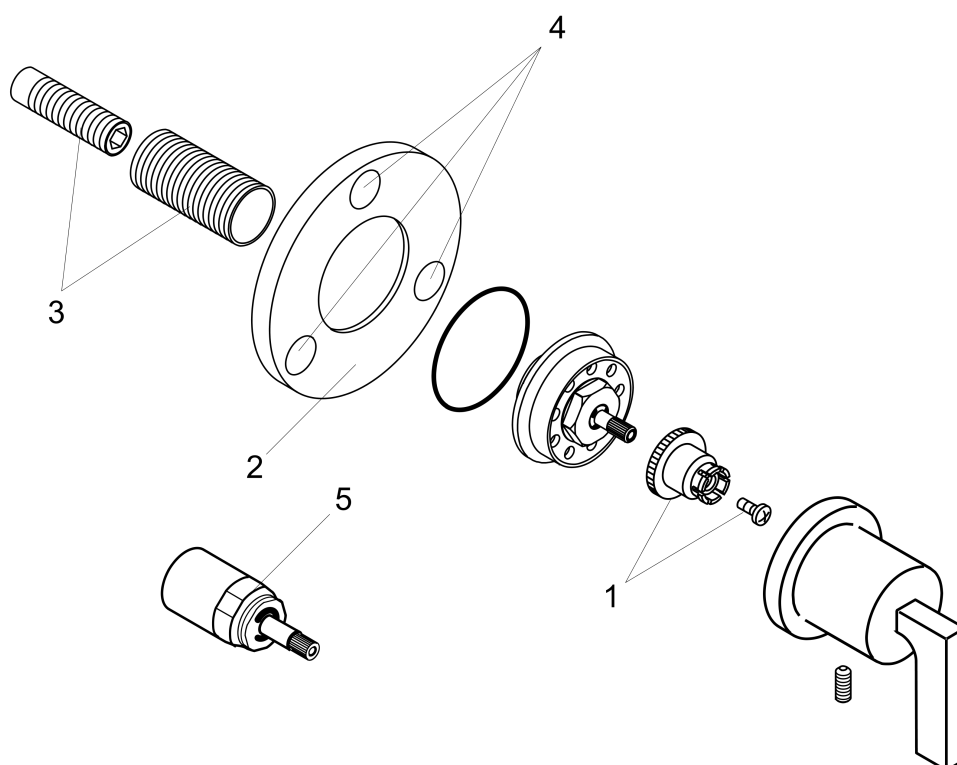

### Scale drawing

**AXOR Citterio**  
**Diverter Trim Trio/Quattro**  
Finishes : **brushed nickel**

Part no. : **39931821**

## Exploded drawing

Year of production: >11/09

**AXOR Citterio**  
**Diverter Trim Trio/Quattro**

Finishes : **brushed nickel**    Part no. : **39931821**

## Spare parts list

Year of production: >11/09

Pos.	Description	Part no.	PC	PU
1	handle fixing set	94184000	0	1
2	escutcheon Ø 154 mm	94356820	0	1
3	fixing set	96392000	0	1
4	stickers for symbols	97218610	0	1