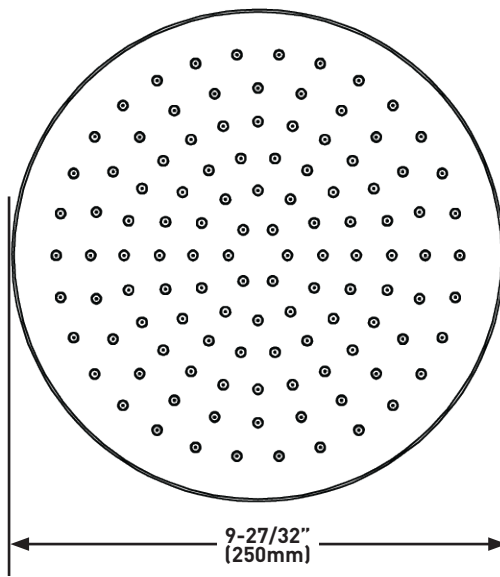

For warranty or additional information, contact:

US Customers

U.S.A.
houseofrohl.com/support
1-800-777-9762

QUEBEC / MARITIMES / WESTERN CANADA
QUÉBEC / MARITIMES / OUEST CANADIEN
QUEBEC / MARITIMOS / CANADA OCCIDENTAL
houseofrohl.ca/support
1-866-473-8442

Canadian Customers

ONTARIO
houseofrohl.ca/support
1-800-287-5354