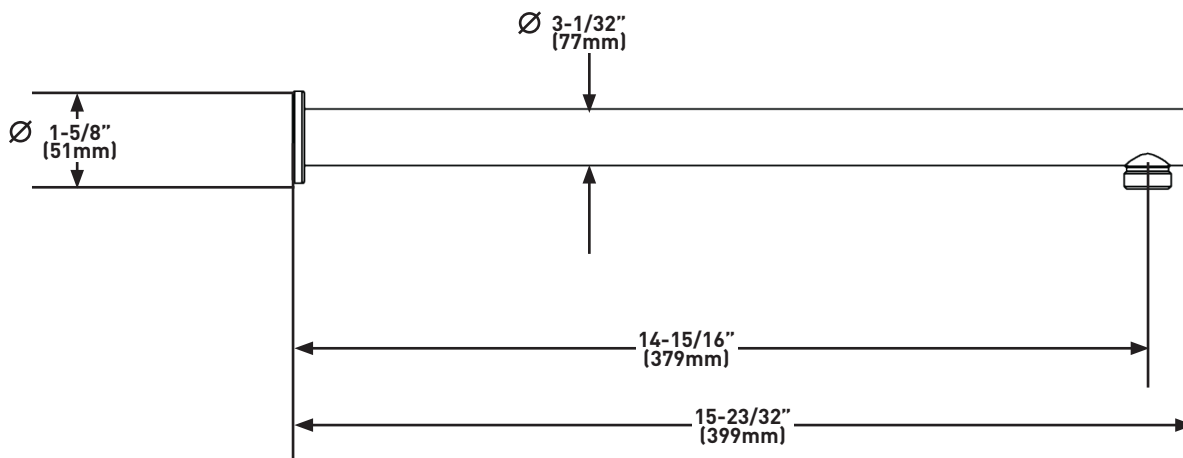

For warranty or additional information, contact:

US Customers

U.S.A.
houseofrohl.com/support
1-800-777-9762

Canadian Customers

QUEBEC / MARITIMES / WESTERN CANADA
QUÉBEC / MARITIMES / OUEST CANADIEN
QUEBEC / MARITIMOS / CANADA OCCIDENTAL
houseofrohl.ca/support
1-866-473-8442

ONTARIO
houseofrohl.ca/support
1-800-287-5354