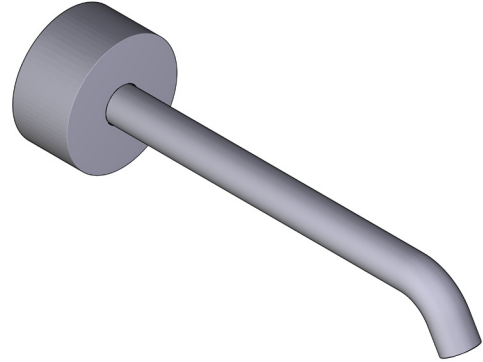

SPECIFICATIONS

DESCRIPTION

- 1/2" female inlet
- Complements: Amahle™ Collection

FLOW

- 6 GPM at 60 PSI

STANDARDS

- ASME A112.18.1; CSA B125.1

WARRANTY

- Most products or parts carry "Limited Warranties" against manufacturing defects. For US customers please visit houseofrohl.com/support and for Canadian customers please visit houseofrohl.ca/support for complete product and finish warranty.

Amahle™ Wall Mount Tub Spout

MODELS: AM16W1

cUPC®