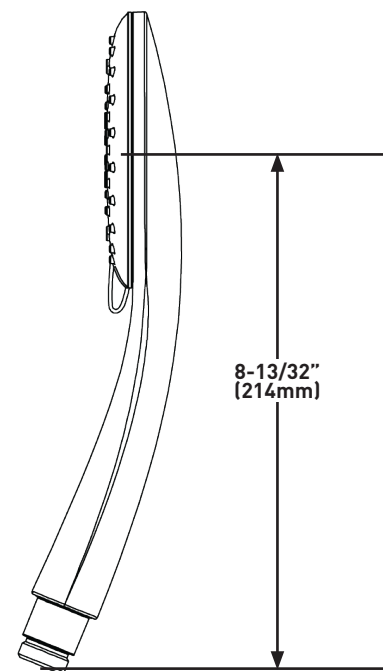

For warranty or additional information, contact:

US Customers

U.S.A.
houseofrohl.com/support
1-800-777-9762

QUEBEC / MARITIMES / WESTERN CANADA
QUÉBEC / MARITIMES / OUEST CANADIEN
QUEBEC / MARITIMOS / CANADA OCCIDENTAL
houseofrohl.ca/support
1-866-473-8442

Canadian Customers

ONTARIO
houseofrohl.ca/support
1-800-287-5354