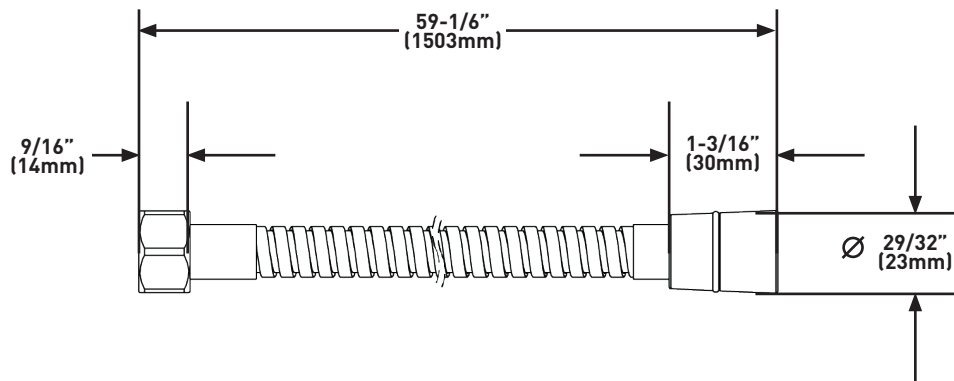

For warranty or additional information, contact:

US Customers

U.S.A.
houseofrohl.com/support
1-800-777-9762

Canadian Customers

QUEBEC / MARITIMES / WESTERN CANADA
QUÉBEC / MARITIMES / OUEST CANADIEN
QUEBEC / MARITIMOS / CANADA OCCIDENTAL
houseofrohl.ca/support
1-866-473-8442

ONTARIO
houseofrohl.ca/support
1-800-287-5354