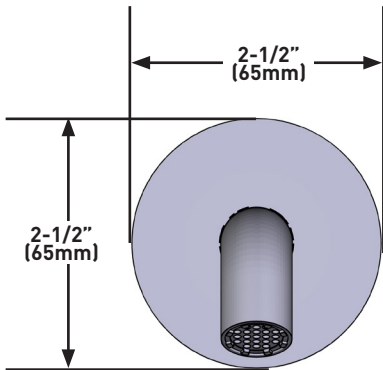

For warranty or additional information, contact:

US Customers

U.S.A.
houseofrohl.com/support
1-800-777-9762

QUEBEC / MARITIMES / WESTERN CANADA
QUÉBEC / MARITIMES / OUEST CANADIEN
QUEBEC / MARITIMOS / CANADA OCCIDENTAL
houseofrohl.ca/support
1-866-473-8442

Canadian Customers

ONTARIO
houseofrohl.ca/support
1-800-287-5354