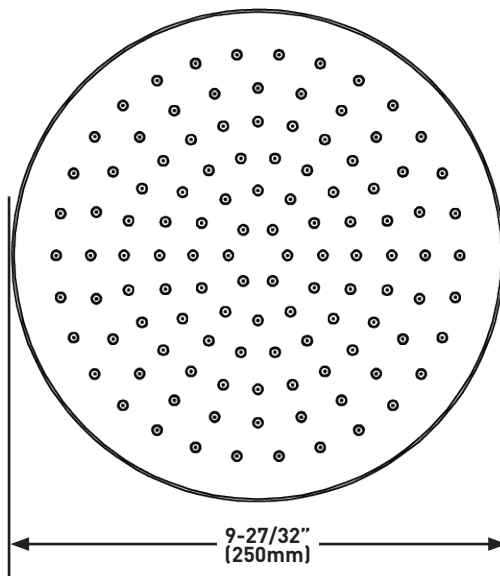

For warranty or additional information, contact:

US Customers

U.S.A.
houseofrohl.com/support
1-800-777-9762

QUEBEC / MARITIMES / WESTERN CANADA
QUÉBEC / MARITIMES / OUEST CANADIEN
QUEBEC / MARITIMOS / CANADA OCCIDENTAL
houseofrohl.ca/support
1-866-473-8442

Canadian Customers

ONTARIO
houseofrohl.ca/support
1-800-287-5354

Riobel

PERRIN & ROWE
LONDON

victoria ⊕ albert®

ROHL