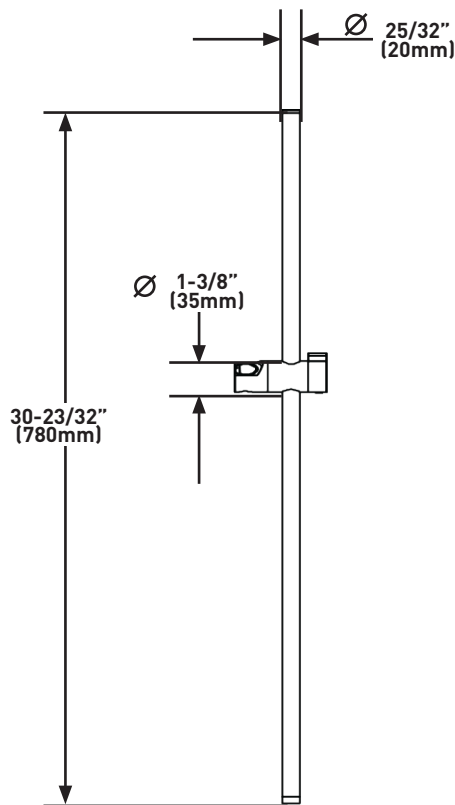

SPECIFICATIONS

DESCRIPTION

- Available in multiple finishes
- Length cannot be cut down
- Slide bar only
- Brass construction

WARRANTY

- Most products or parts carry "Limited Warranties" against manufacturing defects. For US customers please visit houseofrohl.com/support and for Canadian customers please visit houseofrohl.ca/support for complete product and finish warranty.

31" Slide Bar

MODELS: 310127SB

For warranty or additional information, contact:

US Customers

U.S.A.
houseofrohl.com/support
1-800-777-9762

QUEBEC / MARITIMES / WESTERN CANADA
QUÉBEC / MARITIMES / OUEST CANADIEN
QUEBEC / MARITIMOS / CANADA OCCIDENTAL
houseofrohl.ca/support
1-866-473-8442

Canadian Customers

ONTARIO
houseofrohl.ca/support
1-800-287-5354