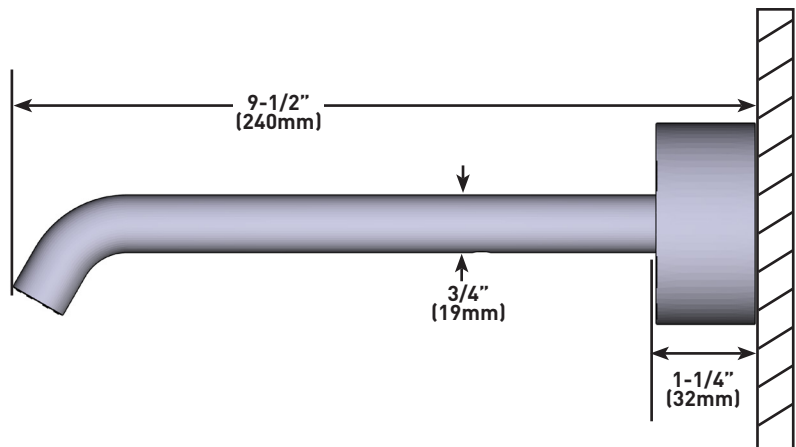

For warranty or additional information, contact:

US Customers

U.S.A.
houseofrohl.com/support
1-800-777-9762

QUEBEC / MARITIMES / WESTERN CANADA
QUÉBEC / MARITIMES / OUEST CANADIEN
QUEBEC / MARITIMOS / CANADA OCCIDENTAL
houseofrohl.ca/support
1-866-473-8442

Canadian Customers

ONTARIO
houseofrohl.ca/support
1-800-287-5354