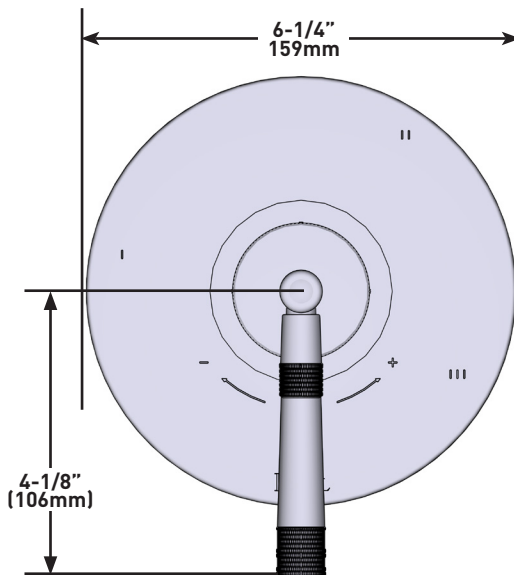

For warranty or additional information, contact:

US Customers

U.S.A.
houseofrohl.com/support
1-800-777-9762

QUEBEC / MARITIMES / WESTERN CANADA
QUÉBEC / MARITIMES / OUEST CANADIEN
QUEBEC / MARITIMOS / CANADA OCCIDENTAL
houseofrohl.ca/support
1-866-473-8442

Canadian Customers

ONTARIO
houseofrohl.ca/support
1-800-287-5354