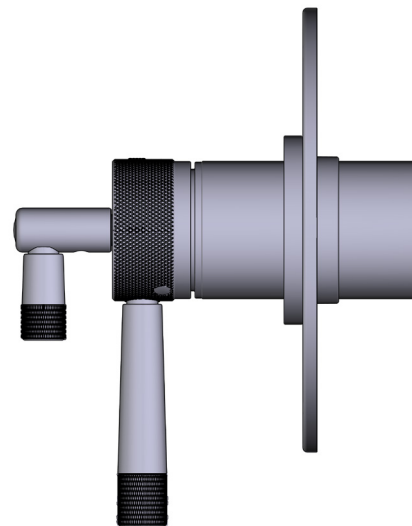

For warranty or additional information, contact:

US Customers

U.S.A.
houseofrohl.com/support
1-800-777-9762

QUEBEC / MARITIMES / WESTERN CANADA
QUÉBEC / MARITIMES / OUEST CANADIEN
QUEBEC / MARITIMOS / CANADA OCCIDENTAL
houseofrohl.ca/support
1-866-473-8442

Canadian Customers

ONTARIO
houseofrohl.ca/support
1-800-287-5354