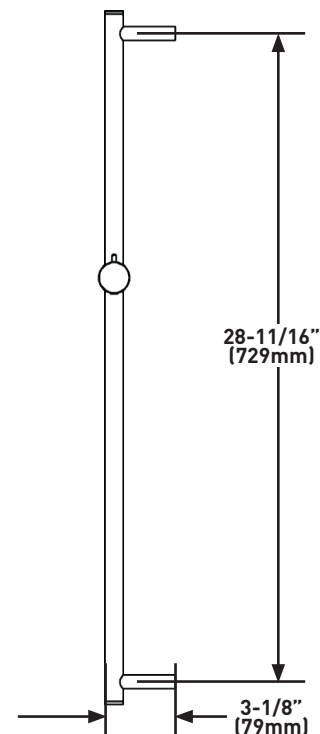

SPECIFICATIONS

DESCRIPTION

- Available in multiple finishes
- Length cannot be cut down
- Slide bar only
- Brass construction

WARRANTY

- Most products or parts carry "Limited Warranties" against manufacturing defects. For US customers please visit houseofrohl.com/support and for Canadian customers please visit houseofrohl.ca/support for complete product and finish warranty.

31" Slide Bar

MODELS: 310127SB

For warranty or additional information, contact:

US Customers

U.S.A.
houseofrohl.com/support
1-800-777-9762

QUEBEC / MARITIMES / WESTERN CANADA
QUÉBEC / MARITIMES / OUEST CANADIEN
QUEBEC / MARITIMOS / CANADA OCCIDENTAL
houseofrohl.ca/support
1-866-473-8442

Canadian Customers

ONTARIO
houseofrohl.ca/support
1-800-287-5354