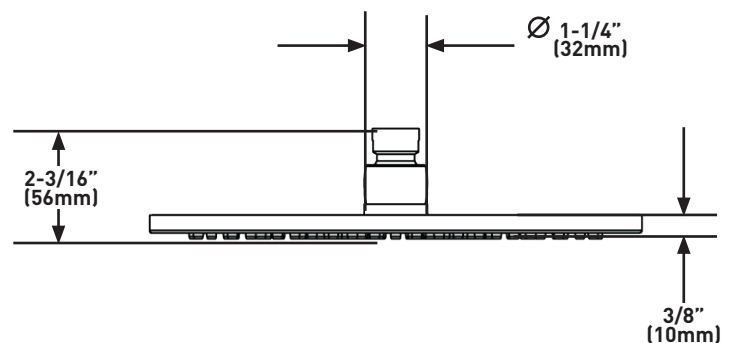

For warranty or additional information, contact:

US Customers

U.S.A.
houseofrohl.com/support
1-800-777-9762

QUEBEC / MARITIMES / WESTERN CANADA
QUÉBEC / MARITIMES / OUEST CANADIEN
QUEBEC / MARITIMOS / CANADA OCCIDENTAL
houseofrohl.ca/support
1-866-473-8442

Canadian Customers

ONTARIO
houseofrohl.ca/support
1-800-287-5354