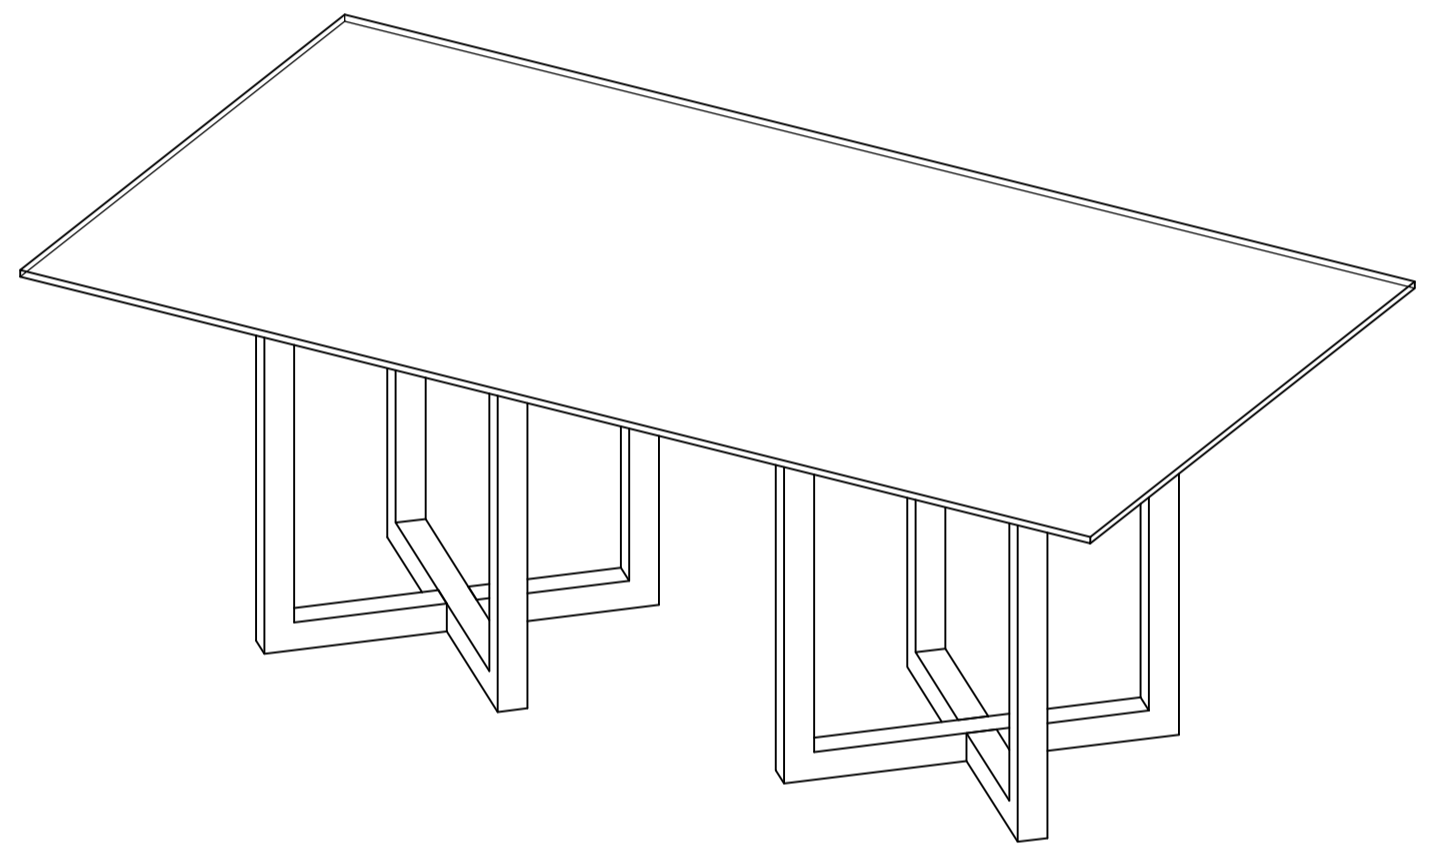

FULLY ASSEMBLED