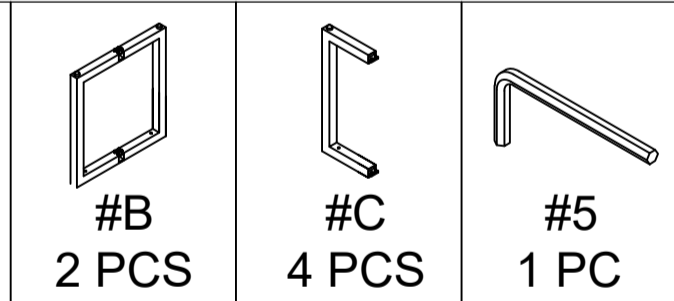

AMALFI RECTANGULAR TABLE (MARBLE TOP) ASSEMBLY INSTRUCTIONS

PARTS PACKING CONFIGURATIONS

BOX # 1

A. TABLE TOP 1PC

BOX # 2

B. MAIN LEG 2PCS

C. SECONDARY LEG 4PCS

HARDWARE KIT PACKED IN BOX #1

NO.	DESCRIPTION	IMAGE	QTY
1	ALLEN BOLT (M8x60mm)		8 PCS
2	SPRING WASHER (M8)		8 PCS
3	FLAT WASHER (M8)		8 PCS
4	ALLEN KEY (M5)		1 PC

FULLY ASSEMBLED

HARDWARE KIT PACKED IN BOX #2

5	ALLEN KEY (M4)		1 PC
---	----------------	--	------

STEP 1:

AMALFI RECTANGULAR TABLE (MARBLE TOP) ASSEMBLY INSTRUCTIONS

STEP 2:

			
#1 8 PCS	#2 8 PCS	#3 8 PCS	#4 1 PC

STEP 3:

AMALFI RECTANGULAR TABLE (MARBLE TOP) ASSEMBLY INSTRUCTIONS

ASSEMBLY COMPLETE