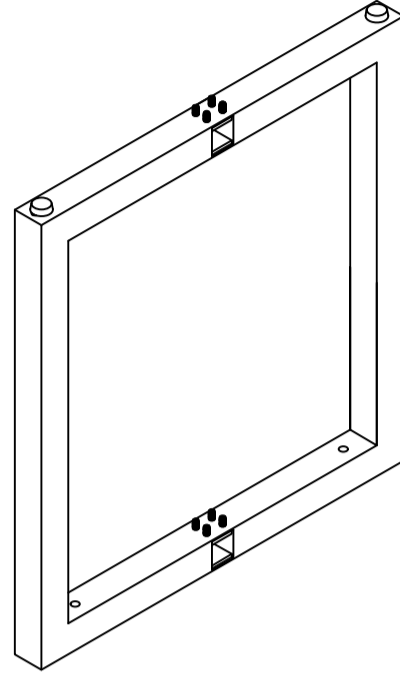

AMALFI RECTANGULAR TABLE (MARBLE TOP) ASSEMBLY INSTRUCTIONS

PARTS PACKING CONFIGURATIONS

BOX # 1

A. TABLE TOP 1PC

BOX # 2

B. MAIN LEG 2PCS

C. SECONDARY LEG 4PCS

HARDWARE KIT PACKED IN BOX #1

NO.	DESCRIPTION	IMAGE	QTY
1	ALLEN BOLT (M8x60mm)		8 PCS
2	SPRING WASHER (M8)		8 PCS
3	FLAT WASHER (M8)		8 PCS
4	ALLEN KEY (M5)		1 PC

FULLY ASSEMBLED

HARDWARE KIT PACKED IN BOX #2

5	ALLEN KEY (M4)		1 PC
---	----------------	--	------

STEP 1:

AMALFI RECTANGULAR TABLE (MARBLE TOP) ASSEMBLY INSTRUCTIONS

STEP 2:

			
#1 8 PCS	#2 8 PCS	#3 8 PCS	#4 1 PC

STEP 3:

AMALFI RECTANGULAR TABLE (MARBLE TOP) ASSEMBLY INSTRUCTIONS

ASSEMBLY COMPLETE