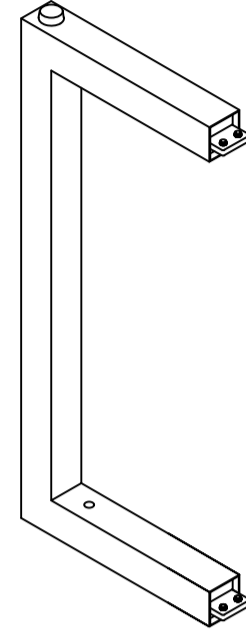

AMALFI RECTANGULAR TABLE (MARBLE TOP) ASSEMBLY INSTRUCTIONS

PARTS PACKING CONFIGURATIONS

BOX # 1

A. TABLE TOP 1PC

BOX # 2

B. MAIN LEG 2PCS

C. SECONDARY LEG 4PCS

HARDWARE KIT PACKED IN BOX #1

NO.	DESCRIPTION	IMAGE	QTY
1	ALLEN BOLT (M8x60mm)		8 PCS
2	SPRING WASHER (M8)		8 PCS
3	FLAT WASHER (M8)		8 PCS
4	ALLEN KEY (M5)		1 PC

FULLY ASSEMBLED

HARDWARE KIT PACKED IN BOX #2

5	ALLEN KEY (M4)		1 PC
---	----------------	--	------

STEP 1:

AMALFI RECTANGULAR TABLE (MARBLE TOP) ASSEMBLY INSTRUCTIONS

STEP 2:

			
#1 8 PCS	#2 8 PCS	#3 8 PCS	#4 1 PC

STEP 3:

AMALFI RECTANGULAR TABLE (MARBLE TOP) ASSEMBLY INSTRUCTIONS

ASSEMBLY COMPLETE