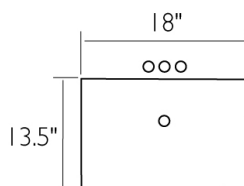

## 37" Cultured Marble Camilla Vanity Top Solid White

### SPECIFICATIONS

<b>MATERIAL:</b>	Cultured Marble
<b>TOOLS NEEDED FOR INSTALLATION:</b>	100% silicone
<b>ASSEMBLED DIMENSIONS:</b>	11.5" H x 37" L x 22" D
<b>ASSEMBLED WEIGHT:</b>	50 lbs.
<b>FAUCET TYPE:</b>	Lav Centerset
<b>NUMBER OF MOUNTING HOLES:</b>	3
<b>BOWL MATERIAL:</b>	Cultured Marble
<b>BACK SPLASH INCLUDED:</b>	Yes
<b>COLOR:</b>	Solid White
<b>NUMBER OF BOWLS:</b>	1
<b>BOWL DIMENSIONS:</b>	8.75" H x 18.5" W x 14" D
<b>BOWL SHAPE:</b>	Rectangle
<b>SINK THICKNESS:</b>	0.95"
<b>MOUNTING TYPE:</b>	Integrated
<b>OVERFLOW HOLE:</b>	Yes