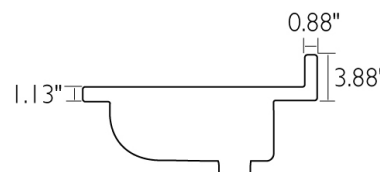

## 37" Cultured Marble Camilla Vanity Top Solid White

### SPECIFICATIONS

<b>MATERIAL:</b>	Cultured Marble
<b>TOOLS NEEDED FOR INSTALLATION:</b>	100% silicone
<b>ASSEMBLED DIMENSIONS:</b>	11.5" H x 37" L x 22" D
<b>ASSEMBLED WEIGHT:</b>	50 lbs.
<b>FAUCET TYPE:</b>	Lav Centerset
<b>NUMBER OF MOUNTING HOLES:</b>	3
<b>BOWL MATERIAL:</b>	Cultured Marble
<b>BACK SPLASH INCLUDED:</b>	Yes
<b>COLOR:</b>	Solid White
<b>NUMBER OF BOWLS:</b>	1
<b>BOWL DIMENSIONS:</b>	8.75" H x 18.5" W x 14" D
<b>BOWL SHAPE:</b>	Rectangle
<b>SINK THICKNESS:</b>	0.95"
<b>MOUNTING TYPE:</b>	Integrated
<b>OVERFLOW HOLE:</b>	Yes