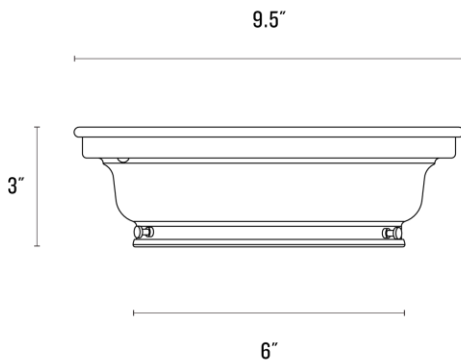

Voltage: 120/220 V

Location Rating: Damp

Dimensions:

Diameter: 9.5"

Projection: 3"

Fitter Size: 6"

Materials: Brass

One year guarantee