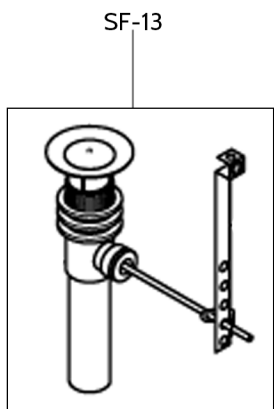

Teapot Widespread Bathroom Sink Faucet

by Randolph Morris

Item#: RMB615MC, RMB615ML, RMB615PL

Unpack and check all the parts, and read the instructions.

PART NO.	DESCRIPTION	QTY
C-CART-2	COLD CARTRIDGE	1
H-CART-2	HOT CARTRIDGE	1
SF-2	LIFT ROD	1
SF-3	BRASS SPOUT WASHER	1
SF-4	BRASS SPOUT NUT	1
SF-5	BRASS SPOUT TEE	1
SF-6	ESCUTCHEON	2
SF-8	RUBBER WASHER	4
SF-9	BRASS WASHER	2
SF-10	BRASS NUT	4
SF-11	CARTRIDGE HOUSING	2
SF-13	DRAIN ASSEMBLY	1
SF-15	HOSE	2
SF-16	SPOUT	1
SF-17	SPOUT FLANGE	1
SF-18	ESCUTCHEON FLANGE	2