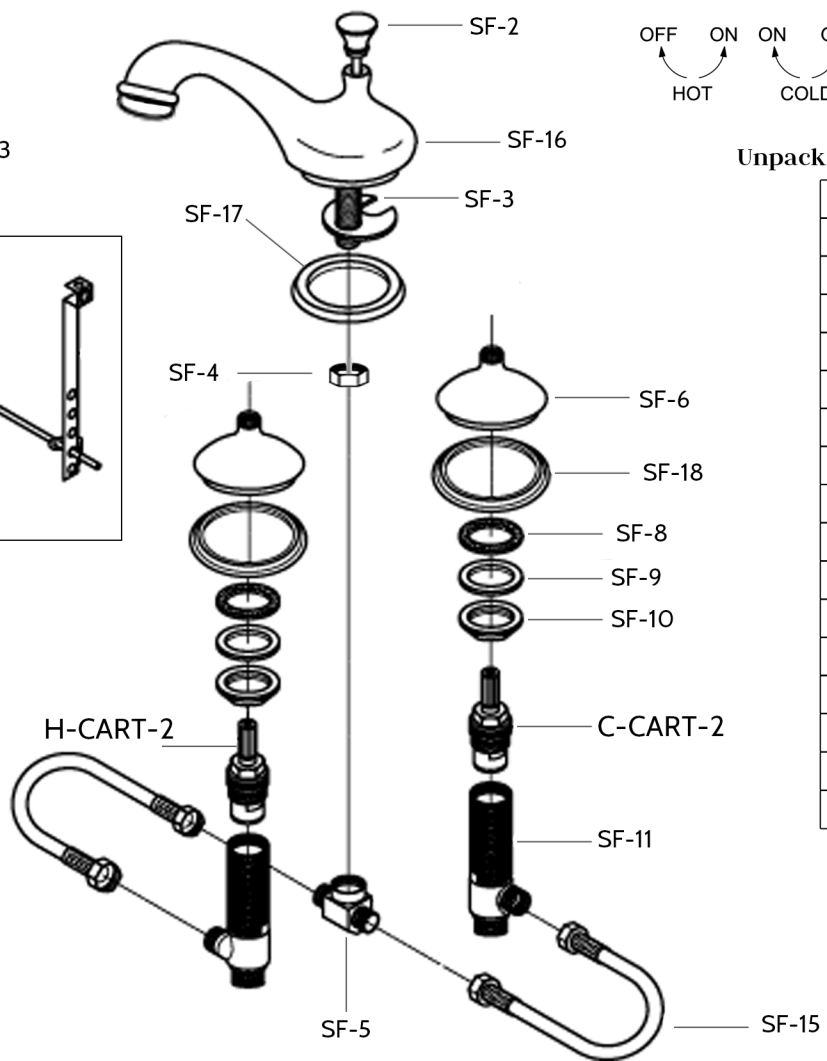

Teapot Widespread Bathroom Sink Faucet

by Randolph Morris

Item#: RMB615MC, RMB615ML, RMB615PL

Unpack and check all the parts, and read the instructions.

PART NO.	DESCRIPTION	QTY
C-CART-2	COLD CARTRIDGE	1
H-CART-2	HOT CARTRIDGE	1
SF-2	LIFT ROD	1
SF-3	BRASS SPOUT WASHER	1
SF-4	BRASS SPOUT NUT	1
SF-5	BRASS SPOUT TEE	1
SF-6	ESCUTCHEON	2
SF-8	RUBBER WASHER	4
SF-9	BRASS WASHER	2
SF-10	BRASS NUT	4
SF-11	CARTRIDGE HOUSING	2
SF-13	DRAIN ASSEMBLY	1
SF-15	HOSE	2
SF-16	SPOUT	1
SF-17	SPOUT FLANGE	1
SF-18	ESCUTCHEON FLANGE	2