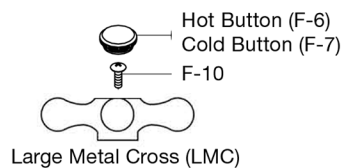

Teapot Widespread Bathroom Sink Faucet

by Randolph Morris

Item#: RMB615MC, RMB615ML, RMB615PL

Unpack and check all the parts, and read the instructions.

PART NO.	DESCRIPTION	QTY
C-CART-2	COLD CARTRIDGE	1
H-CART-2	HOT CARTRIDGE	1
SF-2	LIFT ROD	1
SF-3	BRASS SPOUT WASHER	1
SF-4	BRASS SPOUT NUT	1
SF-5	BRASS SPOUT TEE	1
SF-6	ESCUTCHEON	2
SF-8	RUBBER WASHER	4
SF-9	BRASS WASHER	2
SF-10	BRASS NUT	4
SF-11	CARTRIDGE HOUSING	2
SF-13	DRAIN ASSEMBLY	1
SF-15	HOSE	2
SF-16	SPOUT	1
SF-17	SPOUT FLANGE	1
SF-18	ESCUTCHEON FLANGE	2