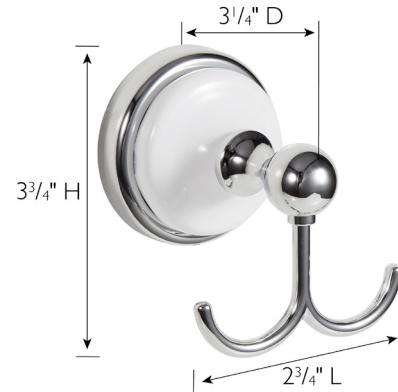

Savannah Towel and Robe Hook
Polished Chrome and White

SPECIFICATIONS

MATERIAL CONSTRUCTION:	Zinc/Steel
PVD FINISH:	No
ASSEMBLY REQUIRED:	No
TOOLS NEEDED FOR INSTALLATION:	Screwdriver
ASSEMBLED DIMENSIONS:	2.76" L x 3.74" H x 3.27" D
ASSEMBLED WEIGHT:	0.38 lbs.
SCREWS INCLUDED:	Yes
DRYWALL ANCHORS INCLUDED:	Yes