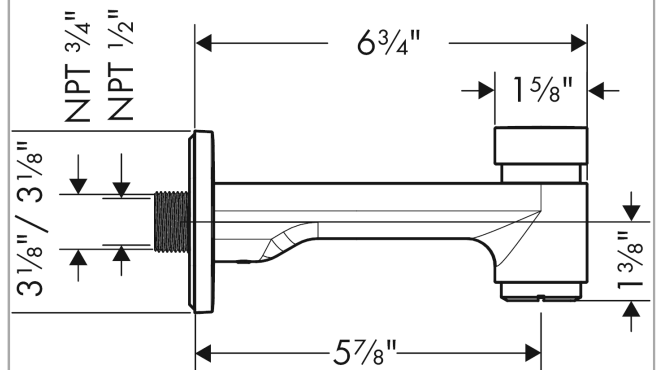

**Logis**

**Tub Spout with Diverter**

Finishes : **brushed nickel** Part no. : **71412821**

**Description**

**Features**

- Solid brass
- Includes: 1/2" female and 3/4" male adaptor

**Item details**

List Price \$ 222.00

**Compliance**

**Product image**

**Scale drawing**

**Logis**

**Tub Spout with Diverter**

Finishes : **brushed nickel** Part no. : **71412821**

**Spare parts list**

Year of production: >01/16

Pos.	Description	Part no.	Price	PU
1	connecting thread	96472001	-	1
2	O-ring 16x2,5	98134000	-	1
3	hollow set screw M6x8	97810000	-	1