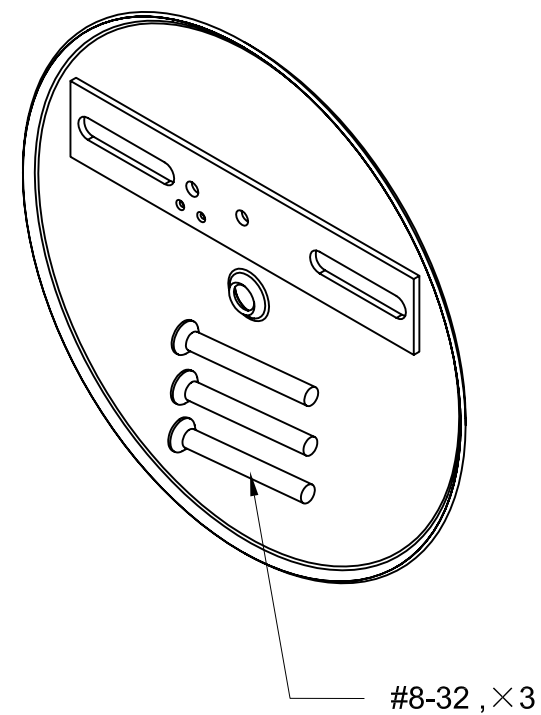

SIDES	BOTTOM
3 Pcs #8-32×1 3/8 countersunk philips screw	
Material:Steel-C.R.S White powder coating	

DESCRIPTION

TRADE REFERENCE TERMS

STANDARD PACKING
25 PCS

This data sheet is for reference only .GARVIN INDUSTRIES reserves the right to make changes to the design without prior notice.

TITLE		<h1 style="text-align: center;">GARVIN INDUSTRIES</h1> <h2 style="text-align: center;">5" ROUND CEILING BLANKS</h2>	
A4	CBCU	<p style="text-align: center;">DATA SHEET</p>	