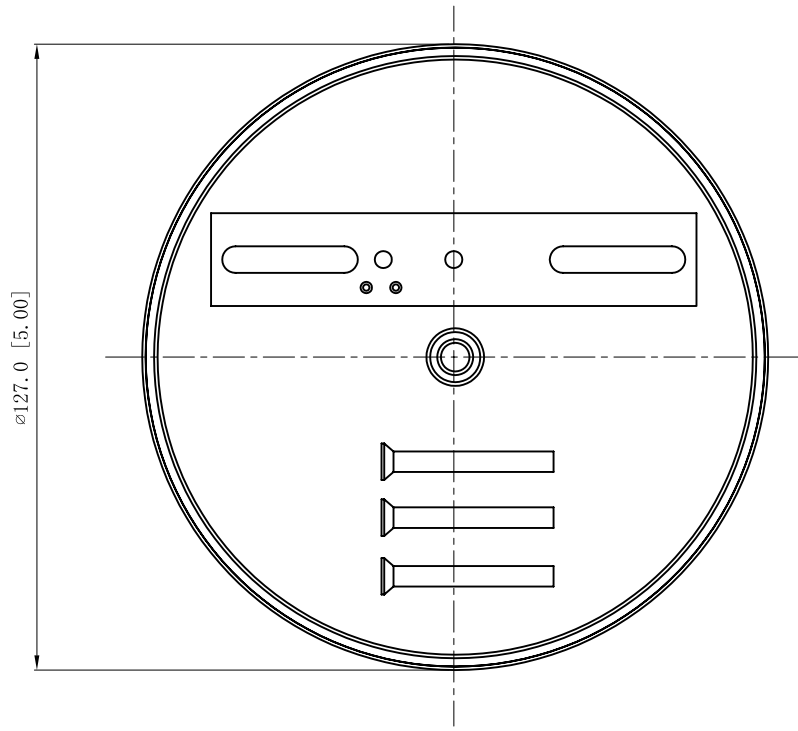

SIDES	BOTTOM
3 Pcs #8-32×1 3/8 countersunk philips screw	
Material:Steel-C.R.S White powder coating	

DESCRIPTION

TRADE REFERENCE TERMS

STANDARD PACKING
25 PCS

This data sheet is for reference only .GARVIN INDUSTRIES reserves the right to make changes to the design without prior notice.

TITLE		<h1 style="text-align: center;">GARVIN INDUSTRIES</h1> <h2 style="text-align: center;">5" ROUND CEILING BLANKS</h2>	
A4	CBCU	<p style="text-align: center;">DATA SHEET</p>	