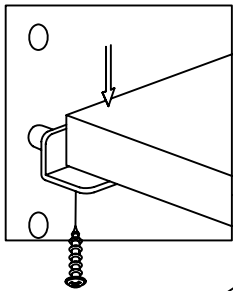

Read all instruction and study the drawing carefully before starting the assembly process.

HARDWARE PACK

NO.	DRAWING	DESCRIPTION	SIZE	Q'TY
A		Anti - Tip Kit		1 PC

Tipping Restraint

Anti-tip kit is included for use. We recommend installing for safety reason.

The adjustable shelves are screwed in place to avoid damage during transit. To adjust the shelf height, remove screws then place shelf pins in the desired level.

Adjust leveler if needed to level credenza on uneven floor.