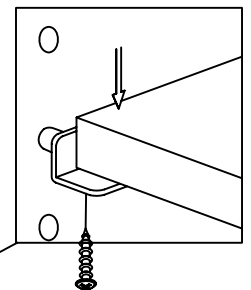

Read all instruction and study the drawing carefully before starting the assembly process.

HARDWARE PACK

NO.	DRAWING	DESCRIPTION	SIZE	Q'TY
A		Anti - Tip Kit		1 PC

Tipping Restraint

Anti-tip kit is included for use. We recommend installing for safety reason.

The adjustable shelves are screwed in place to avoid damage during transit. To adjust the shelf height, remove screws then place shelf pins in the desired level.

Adjust leveler if needed to level credenza on uneven floor.