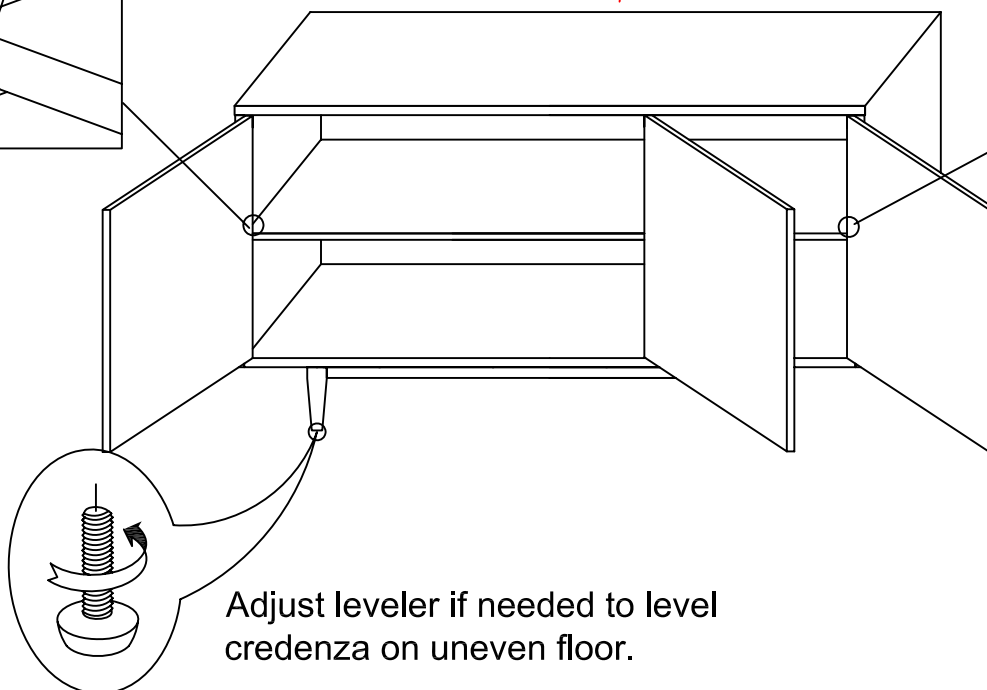

Read all instruction and study the drawing carefully before starting the assembly process.

HARDWARE PACK

NO.	DRAWING	DESCRIPTION	SIZE	Q'TY
A		Anti - Tip Kit		1 PC

Tipping Restraint

Anti-tip kit is included for use. We recommend installing for safety reason.

The adjustable shelves are screwed in place to avoid damage during transit. To adjust the shelf height, remove screws then place shelf pins in the desired level.

Adjust leveler if needed to level credenza on uneven floor.