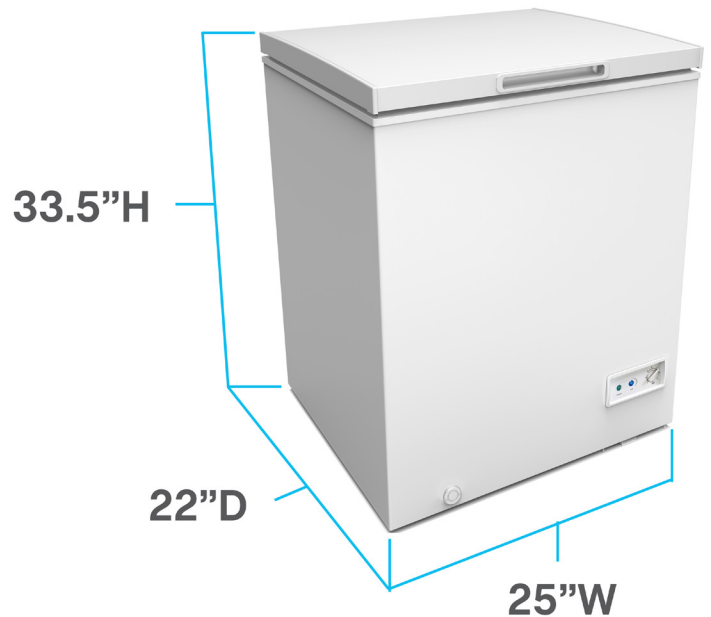

Garage Ready 5.0 cu. ft. Chest Freezer, in White

Stock up and store more of your favorite frozen foods while saving time and money with the 5.0 cubic feet white deep freezer from West Bend. The garage ready chest freezer can handle hot or cold temperatures while maintaining an optimal temperature inside.

- 5.0 cu. ft. capacity
- Single flip-up lid with handle for easy access
- Easy-to-clean interior

Specifications

Installation Type: Freestanding
Assembled Dims: 22" x 25" x 33.50"
Assembled Wgt (lb): 56
Shipping Dims: 22.75" x 26" x 34.75"
Shipping Wgt (lb): 62
Temp Range (°F): -10° - 5°
Door Swing Orientation: Lift Up
Electrical Specs: 1.2A/110V/120W
Cord Length: 72"
Plug Type: B
Included Components:
Removable Wire Storage Basket
Instruction Manual
Defrost Drain