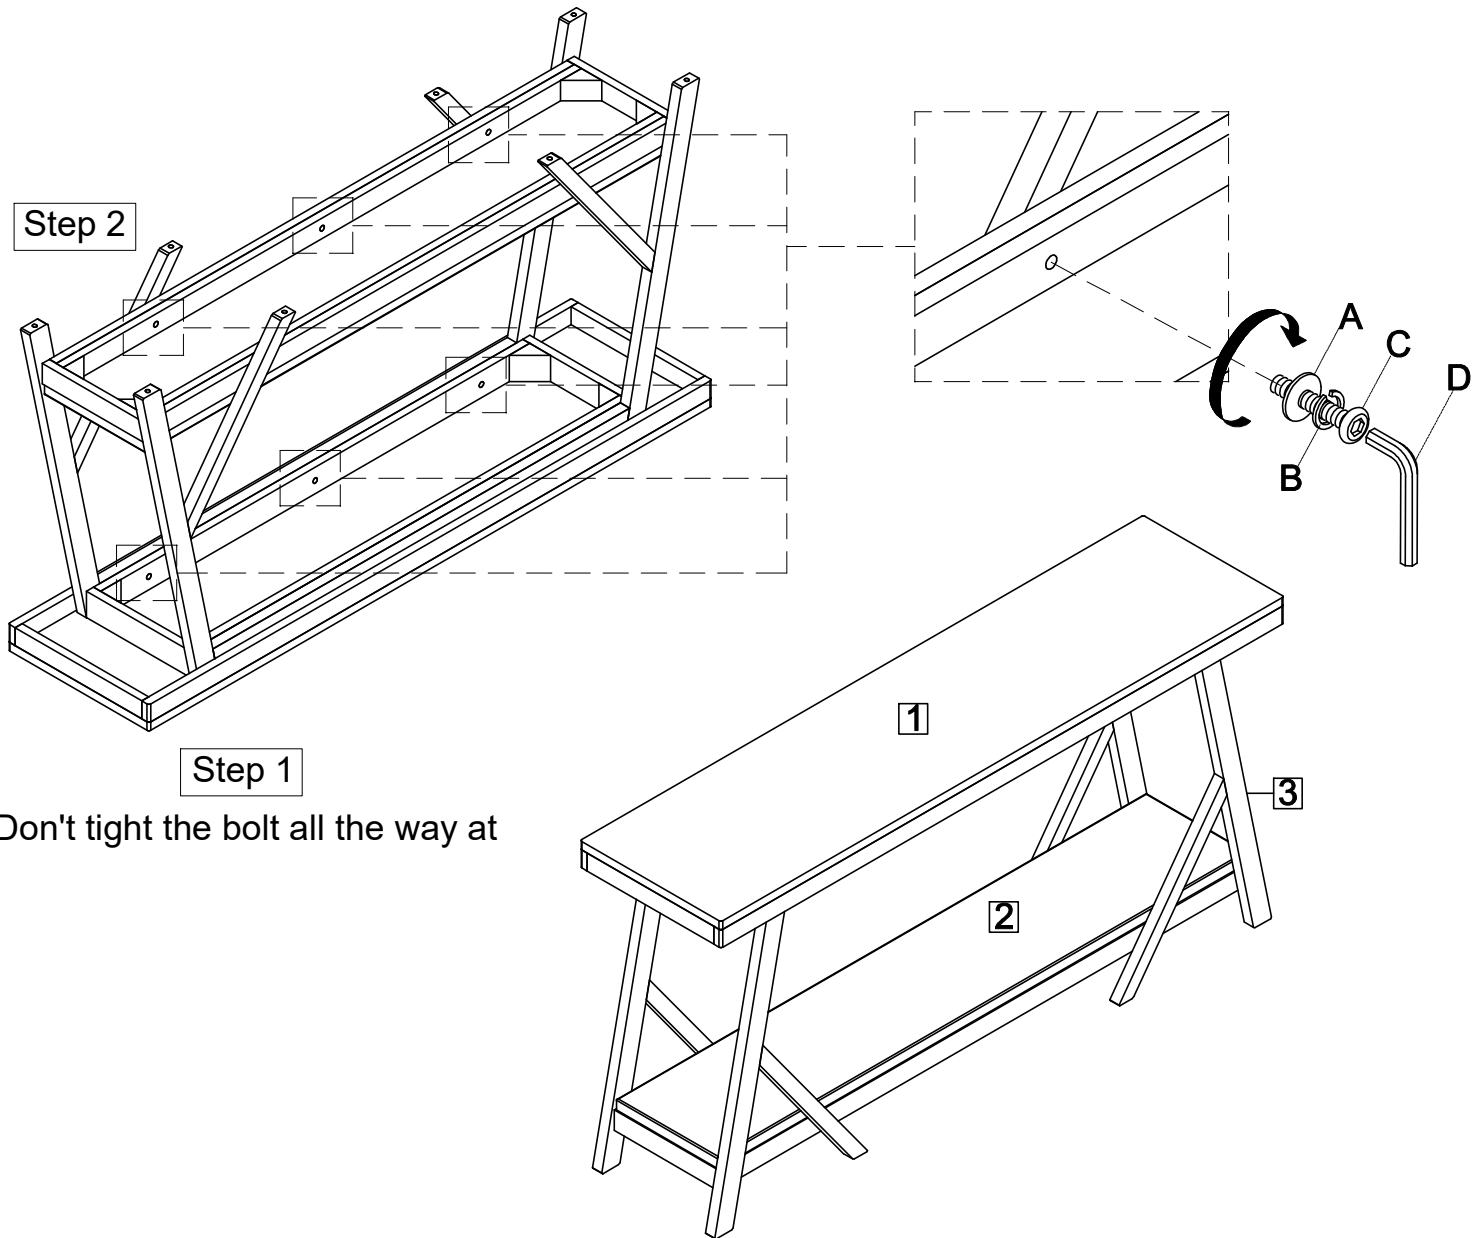

Thank you for purchasing this quality product from A.R.T. Furniture. Be sure to check all packing material for parts which may have come loose inside the carton during shipment. Identify and count all parts and compare with the parts list below.

**Note:** Some furniture is heavy, it is recommended that two people assembly this item to avoid injury or damage.

No.	Hardware List		
A		$\frac{5}{16}$ " Flat Washer	12
B		$\frac{5}{16}$ " Lock Washer	12
C		$\frac{5}{16}$ " x 1- $\frac{1}{4}$ " Bolt	12
D		4mm Allen Wrench	1

Parts List			
1		Table Top	1
2		Connecting Plate	1
3		Leg frame	2