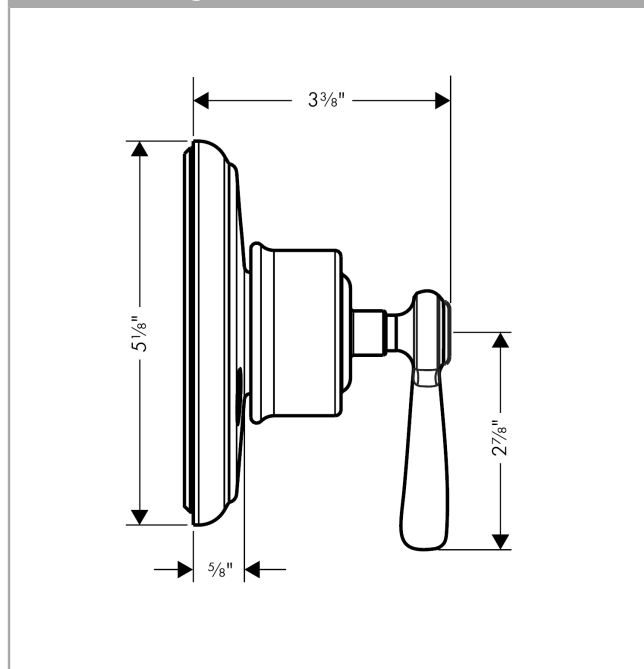

AXOR Montreux
Diverter Trim Trio/Quattro

Finishes : **polished nickel** Part no. : **16832831**

Description

Features

- Handle, Sleeve, Metal escutcheon

Product image

Scale drawing

AXOR Montreux
Diverter Trim Trio/Quattro
Finishes : **polished nickel**

Part no. : **16832831**

Exploded drawing

Year of production: **06/09 - 12/16**

AXOR Montreux
Diverter Trim Trio/Quattro
 Finishes : **polished nickel**

Part no. : **16832831**

Spare parts list

Year of production: **06/09 - 12/16**

Pos.	Description	Part no.	PC	PU
1	handle	16693830	0	1
2	set of screw covers, cold / hot water / neutral	97987000	0	1
3	nut	98677830	0	1
4	escutcheon	98669830	0	1
5	fixing set	96392000	0	1
6	stickers for symbols	97218610	0	1
7	extension 25 mm	96370000	0	1
a	base body	15930181	0	1
b	base body	15936181	0	1
c	base body	15984181	0	1
d	base body	15981181	0	1