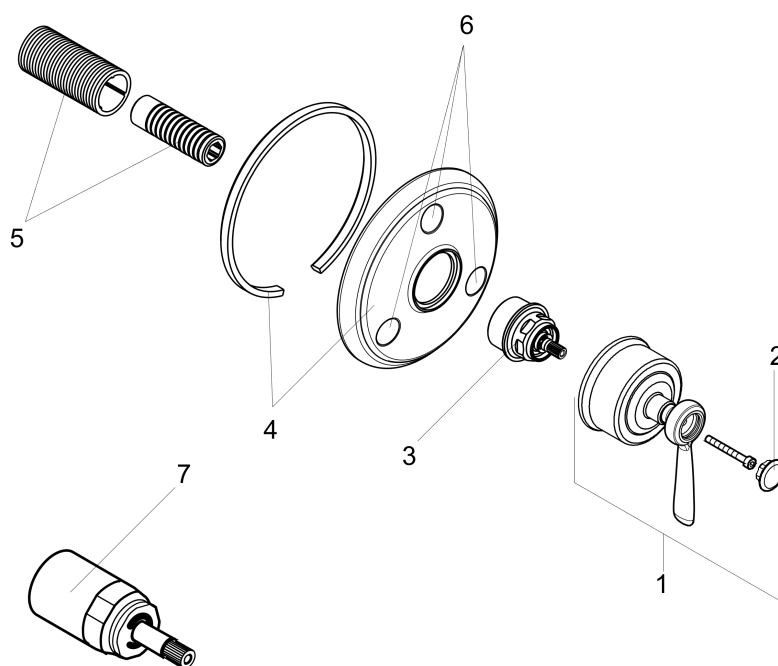

AXOR Montreux
Diverter Trim Trio/Quattro

Finishes : **polished nickel** Part no. : **16832831**

Description

Features

- Handle, Sleeve, Metal escutcheon

Product image

Scale drawing

AXOR Montreux
Diverter Trim Trio/Quattro
Finishes : **polished nickel**

Part no. : **16832831**

Exploded drawing

Year of production: **06/09 - 12/16**

AXOR Montreux
Diverter Trim Trio/Quattro
 Finishes : **polished nickel**

Part no. : **16832831**

Spare parts list

Year of production: **06/09 - 12/16**

Pos.	Description	Part no.	PC	PU
1	handle	16693830	0	1
2	set of screw covers, cold / hot water / neutral	97987000	0	1
3	nut	98677830	0	1
4	escutcheon	98669830	0	1
5	fixing set	96392000	0	1
6	stickers for symbols	97218610	0	1
7	extension 25 mm	96370000	0	1
a	base body	15930181	0	1
b	base body	15936181	0	1
c	base body	15984181	0	1
d	base body	15981181	0	1