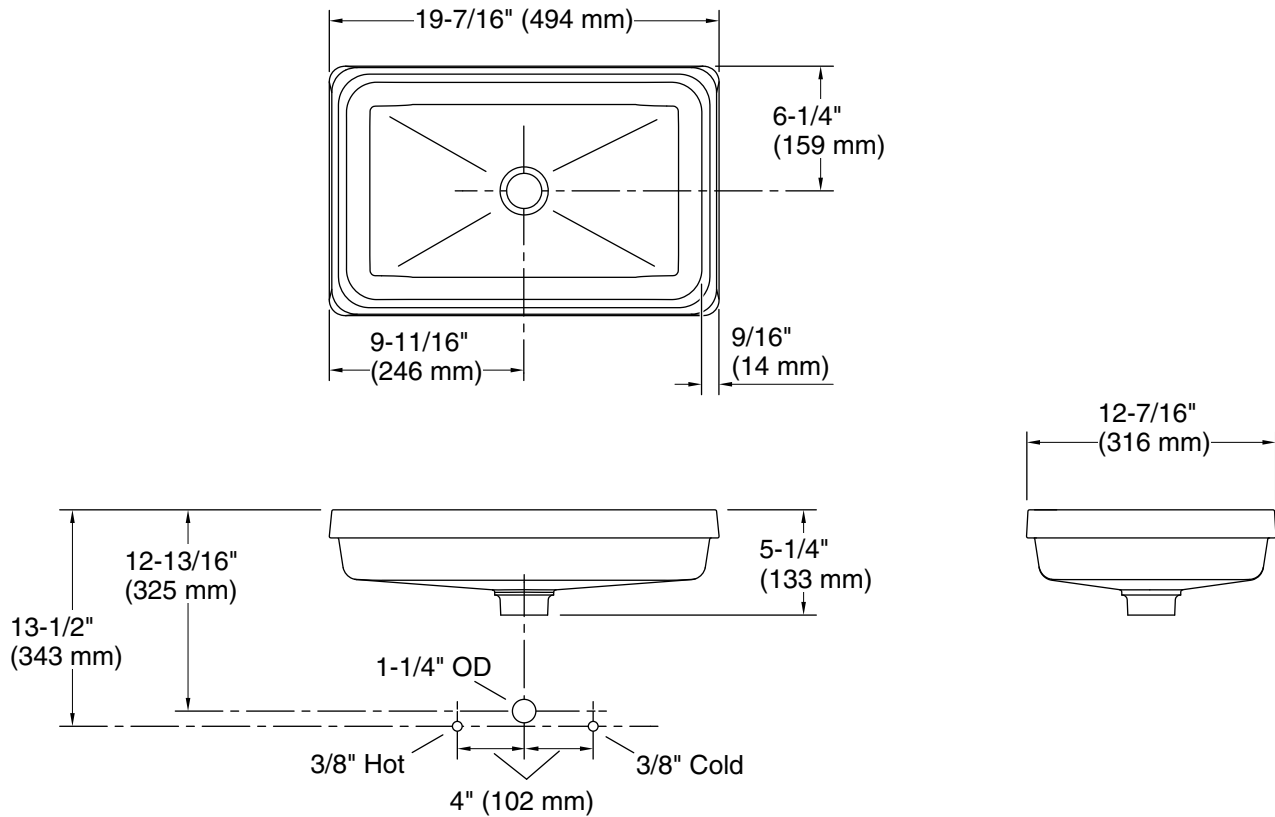

KALLISTA

Trinidad by KALLISTA
Decorative Vessel
P72062-00

Technical Information

All product dimensions are nominal.

Basin configuration: Single Bowl

Bowl area (Basin #1):
Length: 18-3/8" (467 mm)
Width: 11-1/2" (292 mm)
Bowl depth: 5-1/4" (133 mm)
Water depth: 3-5/8" (92 mm)

Notes

Install this product according to the installation instructions.