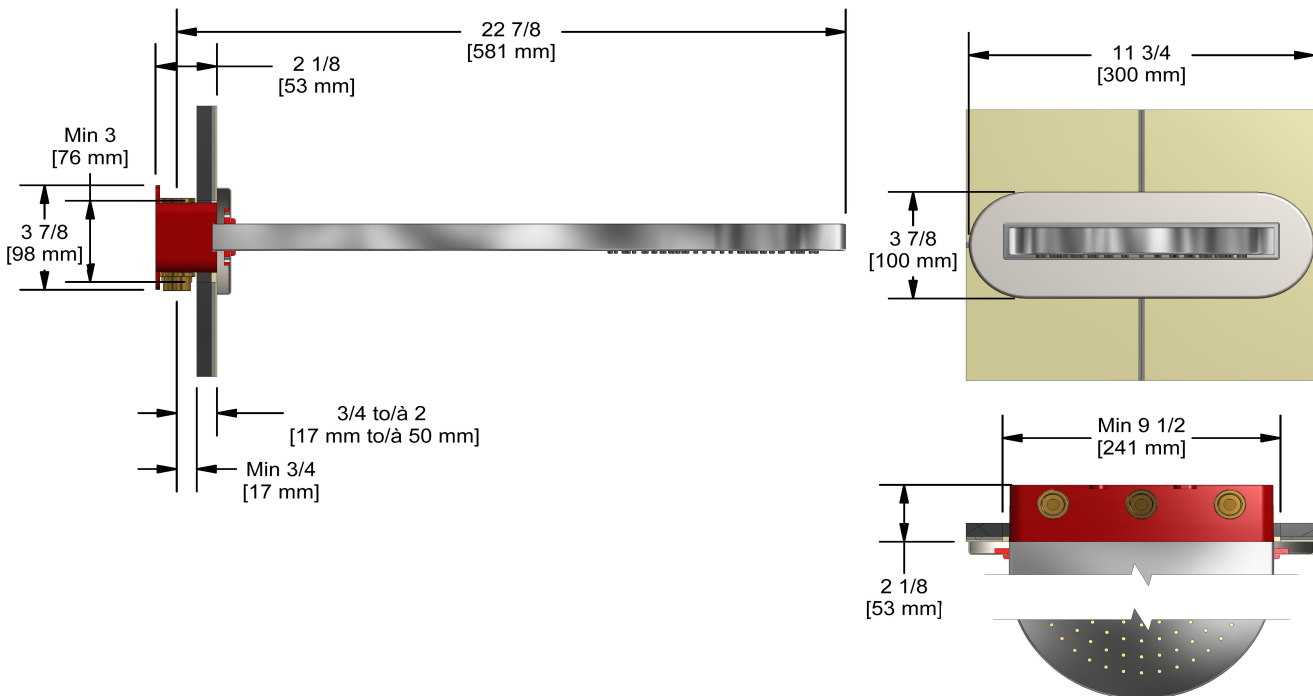

Sizes, models and finishes may differ from those presented.

Warranty

This **Riobel Inc.** product you have purchased carries a Limited Lifetime Warranty on the chrome, PVD finish, blacks and all working parts and is guaranteed from the initial purchase date against all manufacturing defects. All other finishes, including plastic components, are guaranteed for one year. All electric and/or electronic parts are covered by a 5-year limited warranty.

Customer Service

Ontario, West Canada : 888-287-5354 Quebec, Maritimes, United States : 866-473-8442

2020.11.09