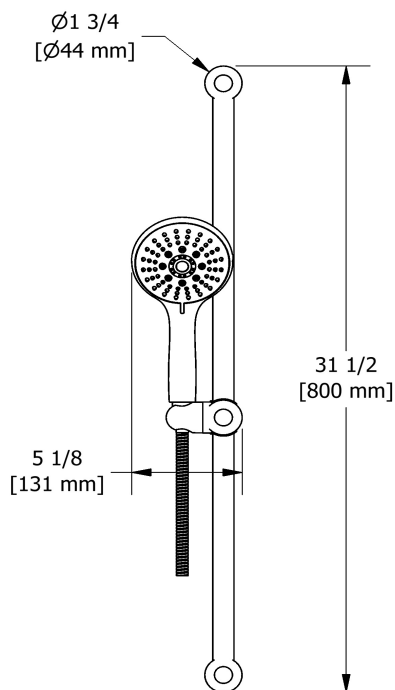

Certifications

- CSA B125.1
- ASME A112.18.1
- CMR248 Approval

Sizes, models and finishes may differ from those presented.

Warranty

This **Riobel Inc.** product you have purchased carries a Limited Lifetime Warranty on the chrome, PVD finish, blacks and all working parts and is guaranteed from the initial purchase date against all manufacturing defects. All other finishes, including plastic components, are guaranteed for one year. All electric and/or electronic parts are covered by a 5-year limited warranty.

Customer Service

Ontario, West Canada : 888-287-5354 Quebec, Maritimes, United States : 866-473-8442