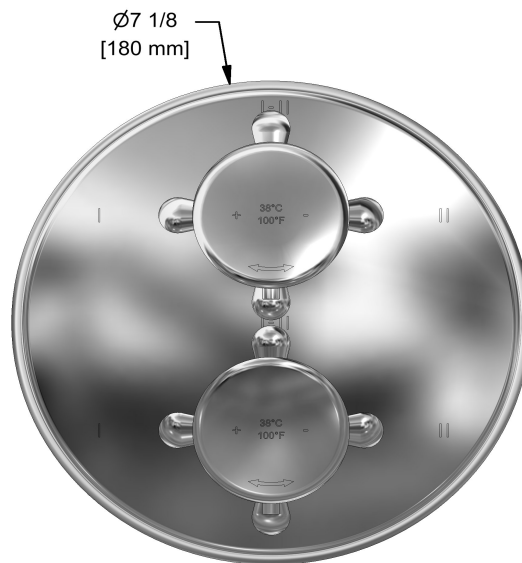

Sizes, models and finishes may differ from those presented.

Warranty

This **Riobel Inc.** product you have purchased carries a Limited Lifetime Warranty on the chrome, PVD finish, blacks and all working parts and is guaranteed from the initial purchase date against all manufacturing defects. All other finishes, including plastic components, are guaranteed for one year. All electric and/or electronic parts are covered by a 5-year limited warranty.

Customer Service

Ontario, West Canada : 888-287-5354 Quebec, Maritimes, United States : 866-473-8442

2020.11.09