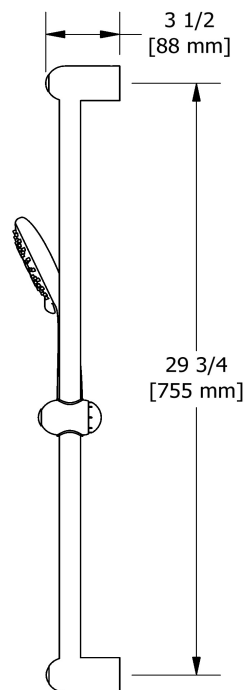

Certifications

- CSA B125.1
- ASME A112.18.1
- CMR248 Approval

Sizes, models and finishes may differ from those presented.

Warranty

This **Riobel Inc.** product you have purchased carries a Limited Lifetime Warranty on the chrome, PVD finish, blacks and all working parts and is guaranteed from the initial purchase date against all manufacturing defects. All other finishes, including plastic components, are guaranteed for one year. All electric and/or electronic parts are covered by a 5-year limited warranty.

Customer Service

Ontario, West Canada : 888-287-5354 Quebec, Maritimes, United States : 866-473-8442