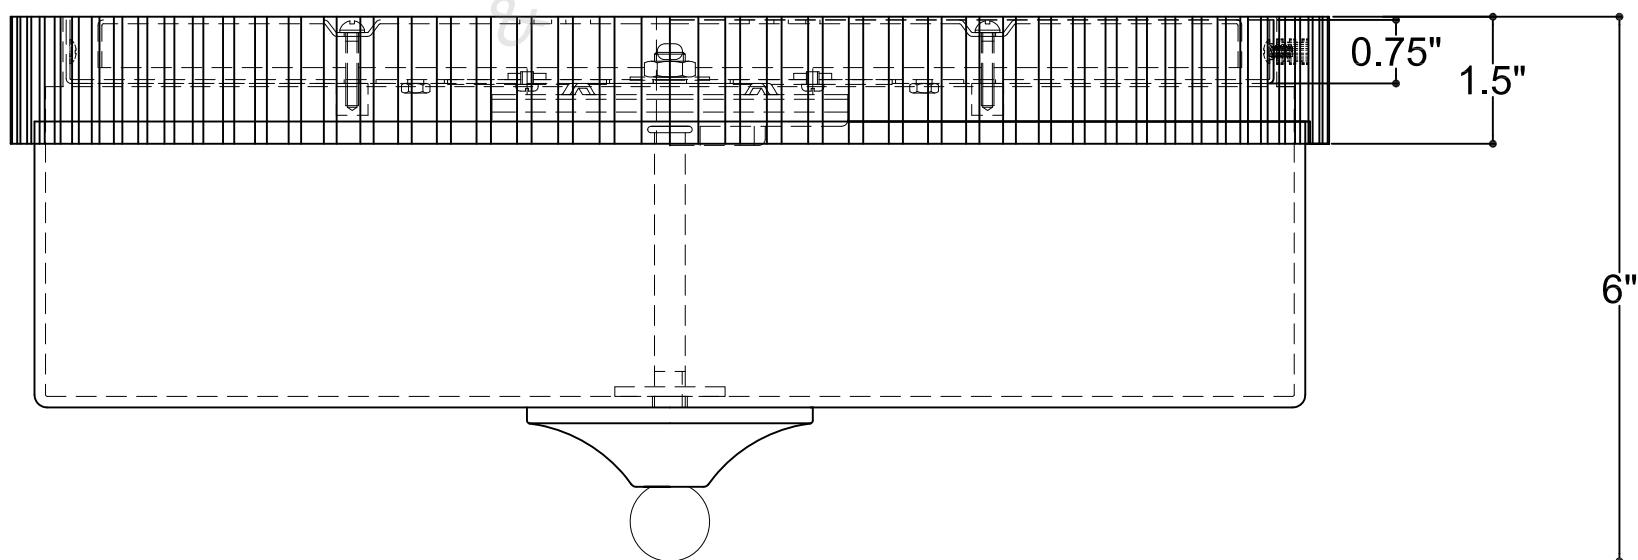

4" DIA. MAXLITE ENGINE

1" DIA\* 1"H FINIAL

14" DIA. PLATE

15" DIA. CANOPY

15.5"DIA\* 3.5"H GLASS SHADE

16.25"DIA. BODY

TOP VIEW

FRONT VIEW