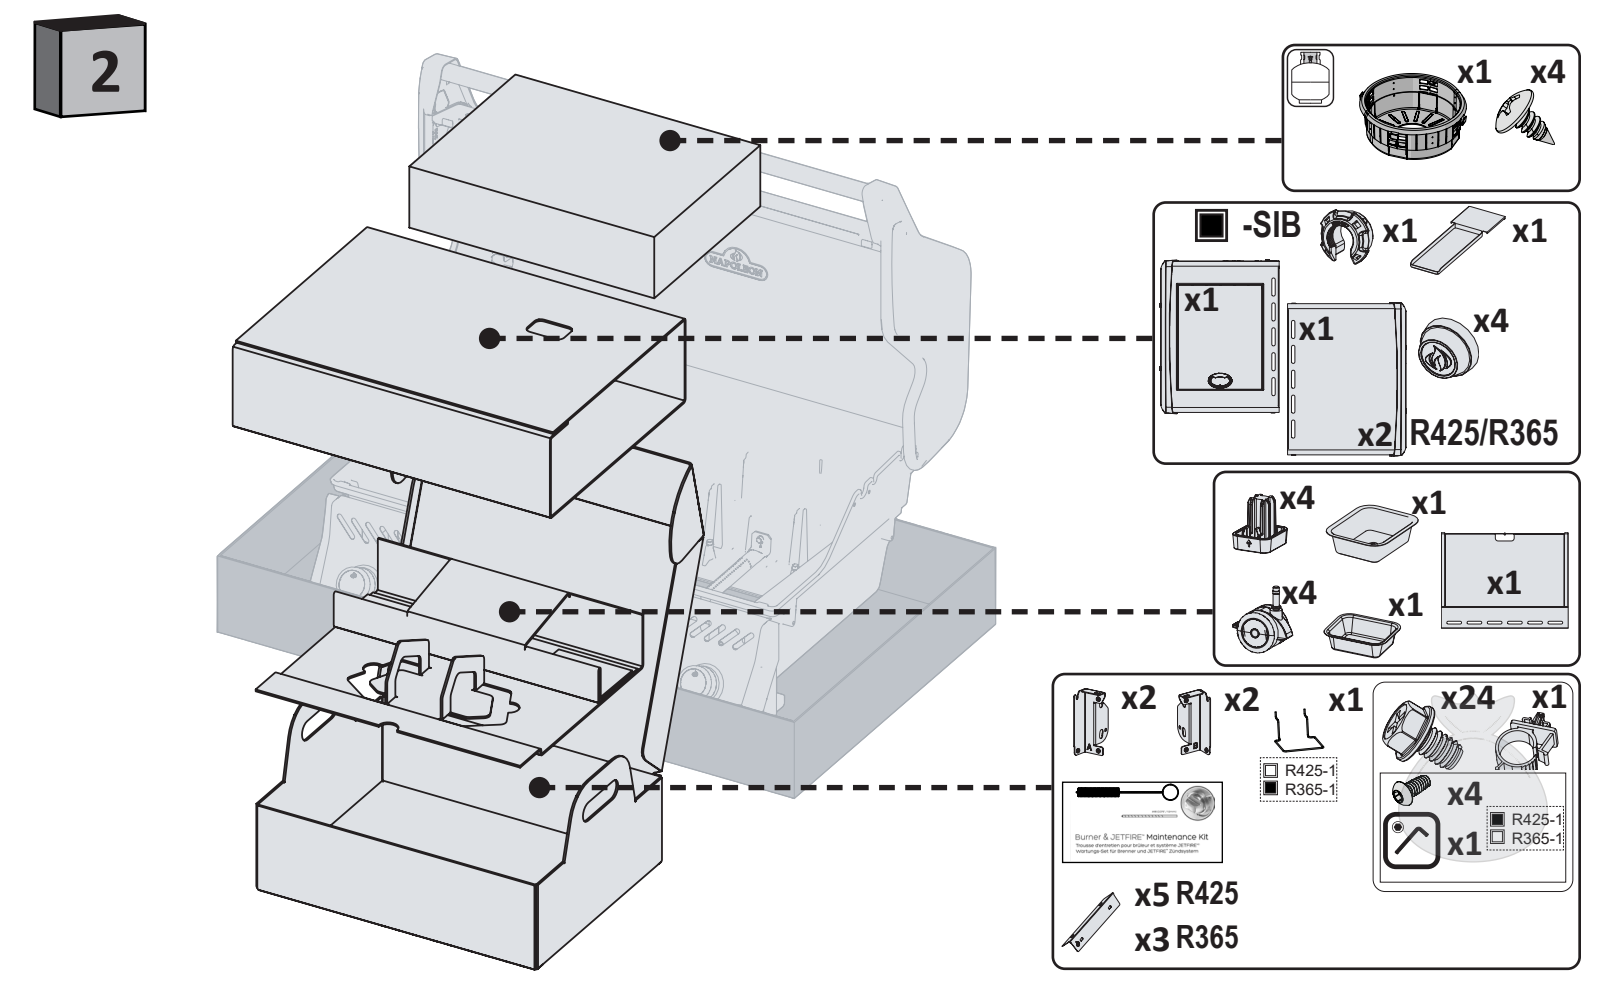

DO NOT PRINT THIS PAGE

FOLDING INSTRUCTIONS FOR QUICK ASSEMBLY GUIDE

PRINT ON 25 1/2" W x 22" H SIZE OF PAPER

①

②

③

Please Print In BLACK and WHITE

QUICK ASSEMBLY GUIDE
GUIDE DE MONTAGE RAPIDE

1 x4

2 x8 x2 x2

3 x2 x2

4 x2

5 x2

6 x4 x4

7

8 x4 x1