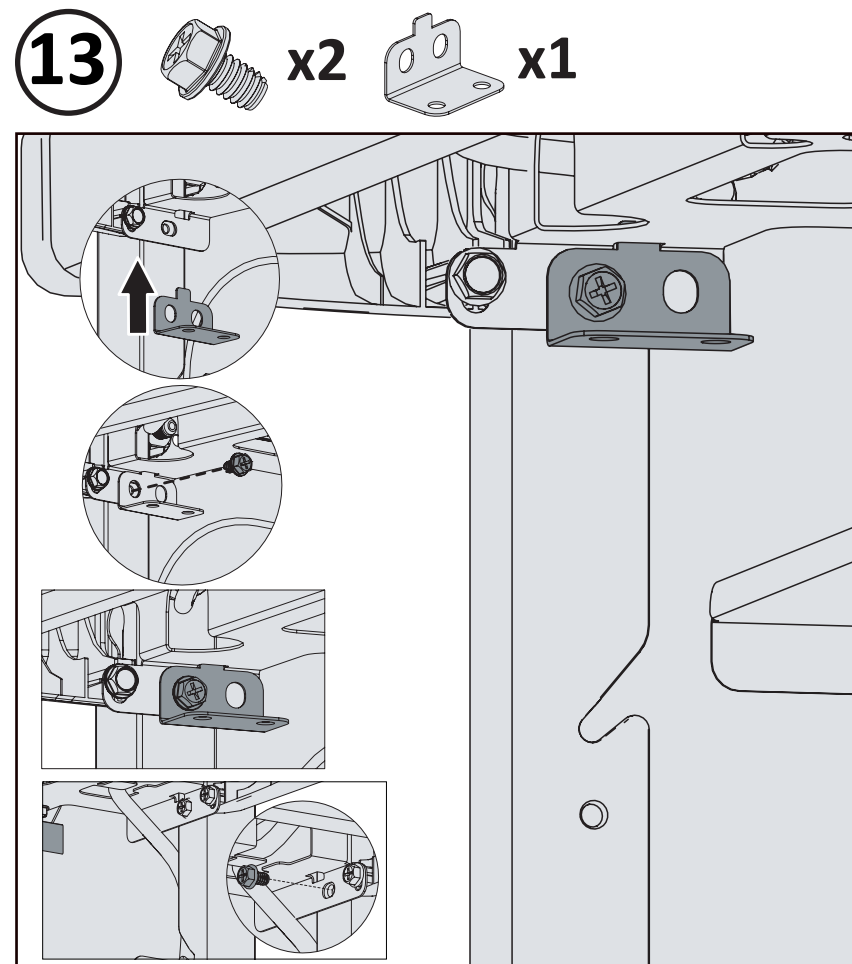

DO NOT PRINT THIS PAGE

FOLDING INSTRUCTIONS FOR QUICK ASSEMBLY GUIDE

PRINT ON 25 1/2" W x 22" H SIZE OF PAPER

①

②

③

Please Print In BLACK and WHITE

QUICK ASSEMBLY GUIDE
GUIDE DE MONTAGE RAPIDE