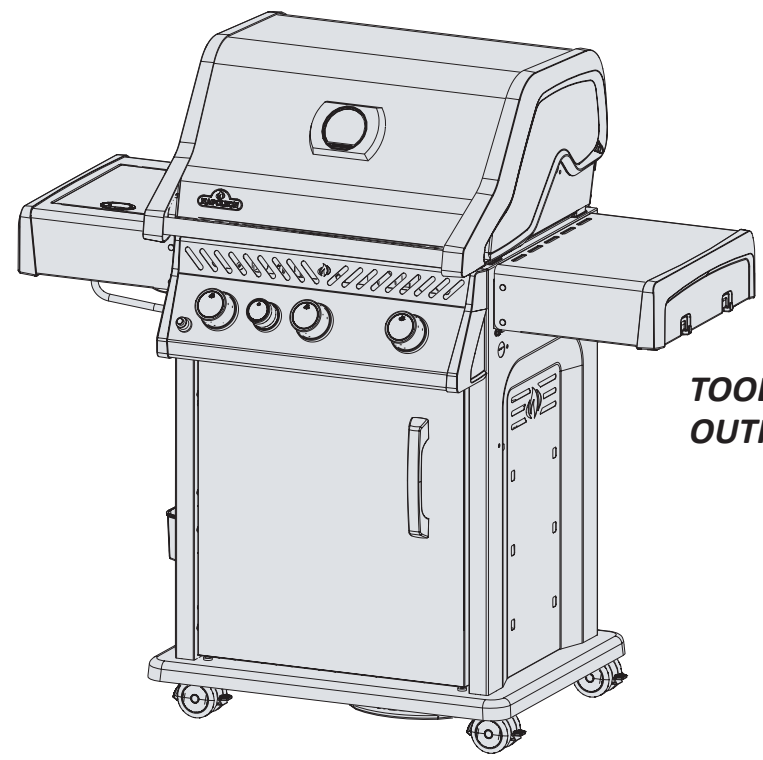

ROGUE XT425-1 XT365-1

TOOLS REQUIRED FOR ASSEMBLY (tools not included)
OUTILS REQUIS POUR L'ASSEMBLAGE (outils non inclus)