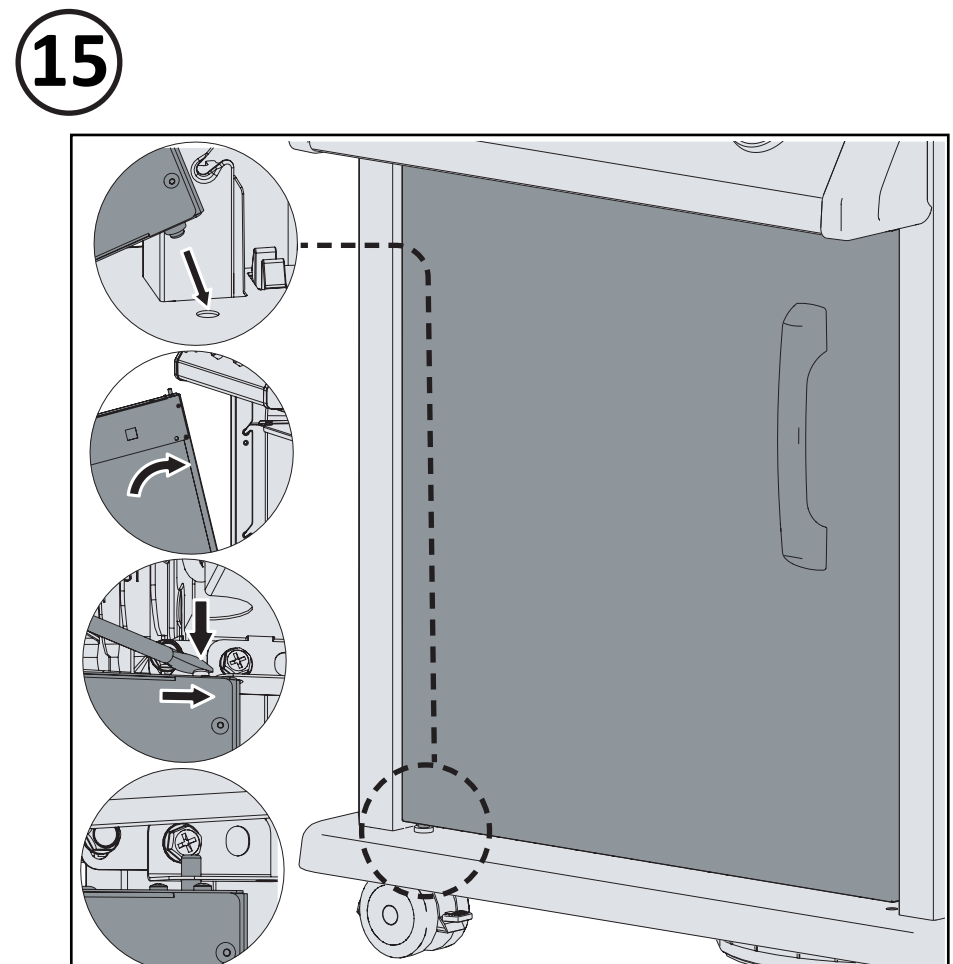

DO NOT PRINT THIS PAGE

FOLDING INSTRUCTIONS FOR QUICK ASSEMBLY GUIDE

PRINT ON 25 1/2" W x 22" H SIZE OF PAPER

①

②

③

Please Print In BLACK and WHITE

QUICK ASSEMBLY GUIDE
GUIDE DE MONTAGE RAPIDE