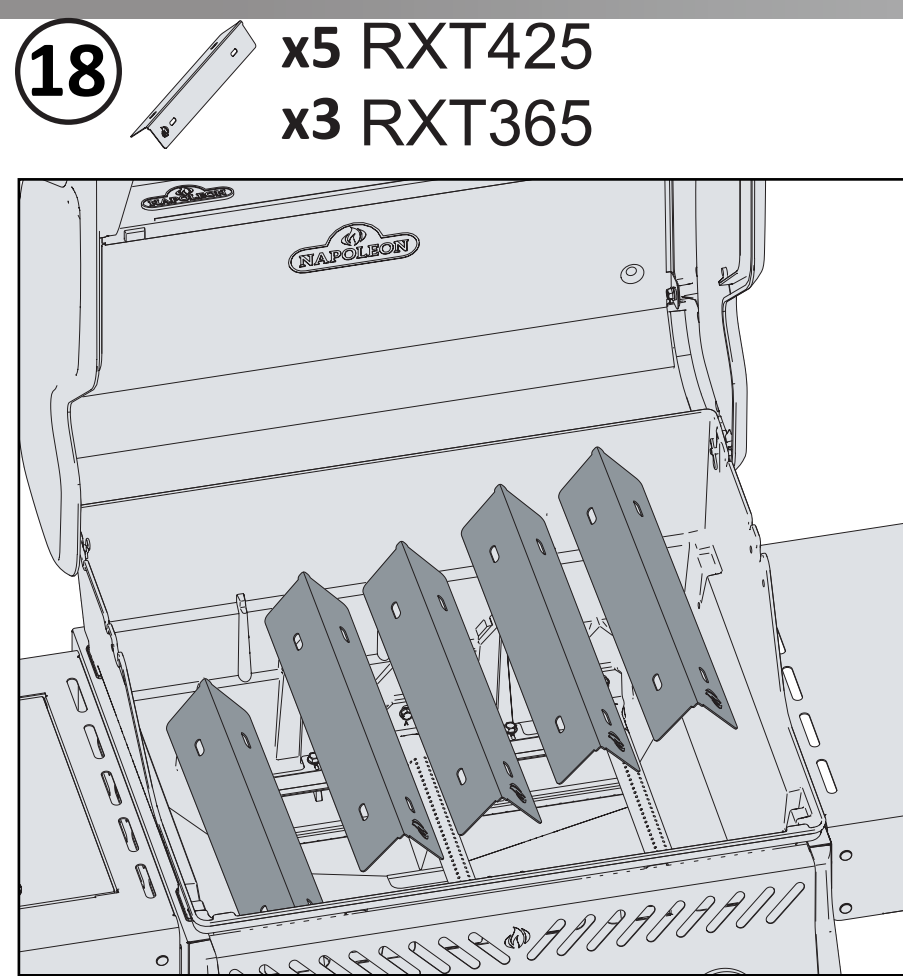

DO NOT PRINT THIS PAGE

FOLDING INSTRUCTIONS FOR QUICK ASSEMBLY GUIDE

PRINT ON 25 1/2" W x 22" H SIZE OF PAPER

①

②

③

Please Print In BLACK and WHITE

QUICK ASSEMBLY GUIDE
GUIDE DE MONTAGE RAPIDE

1 x4

2 x8 x2 x2

3 x2 x2

4 x2

5 x2

6 x4 x4

7

8 x4 x1

9 x1

10 x1 x4

11 RXT425 RXT365 x1 x4

RXT425 RXT365 x1 x1 x1