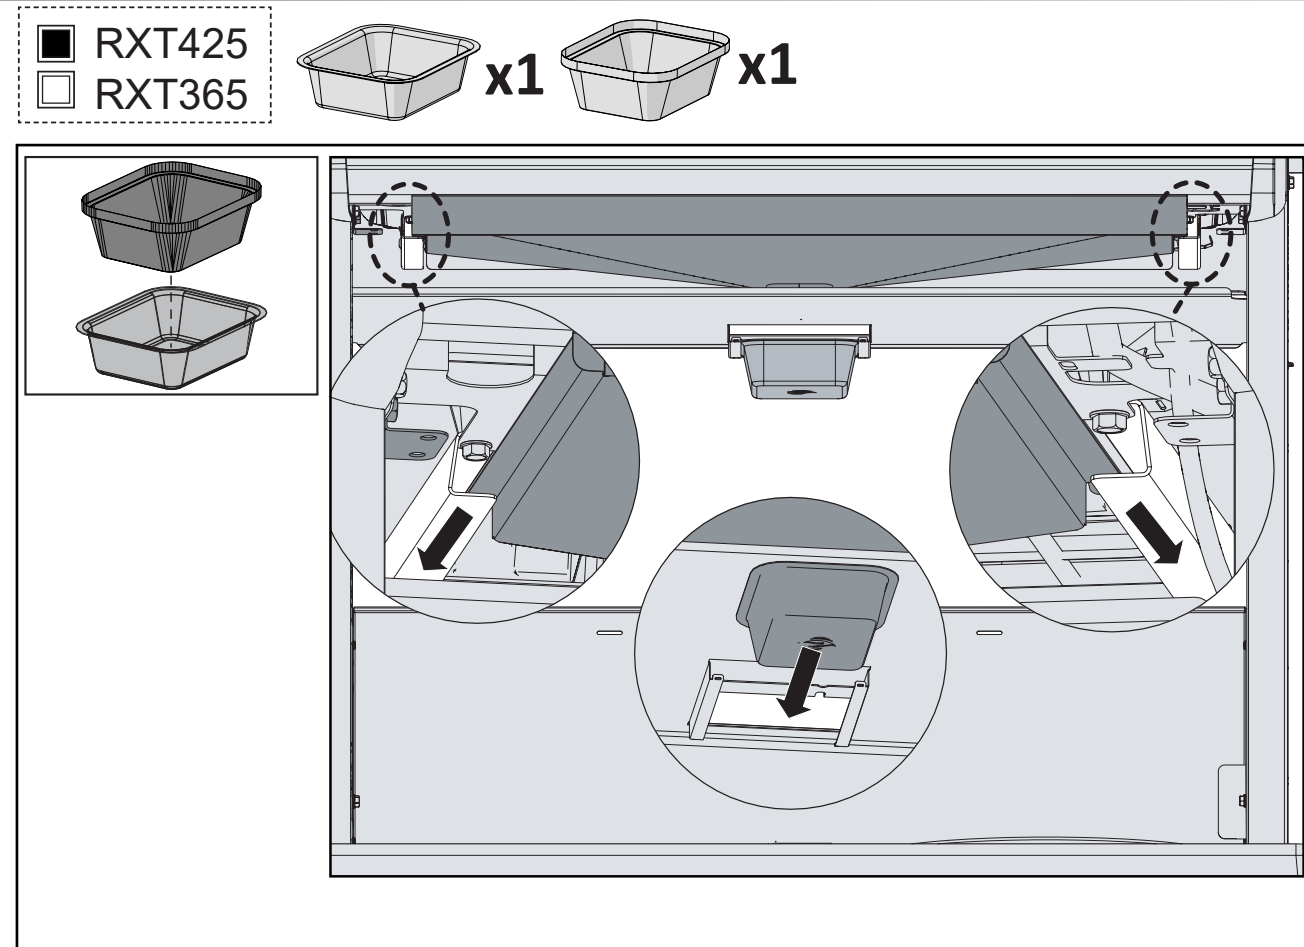

DO NOT PRINT THIS PAGE

FOLDING INSTRUCTIONS FOR QUICK ASSEMBLY GUIDE

PRINT ON 25 1/2" W x 22" H SIZE OF PAPER

①

②

③

Please Print In BLACK and WHITE

QUICK ASSEMBLY GUIDE
GUIDE DE MONTAGE RAPIDE