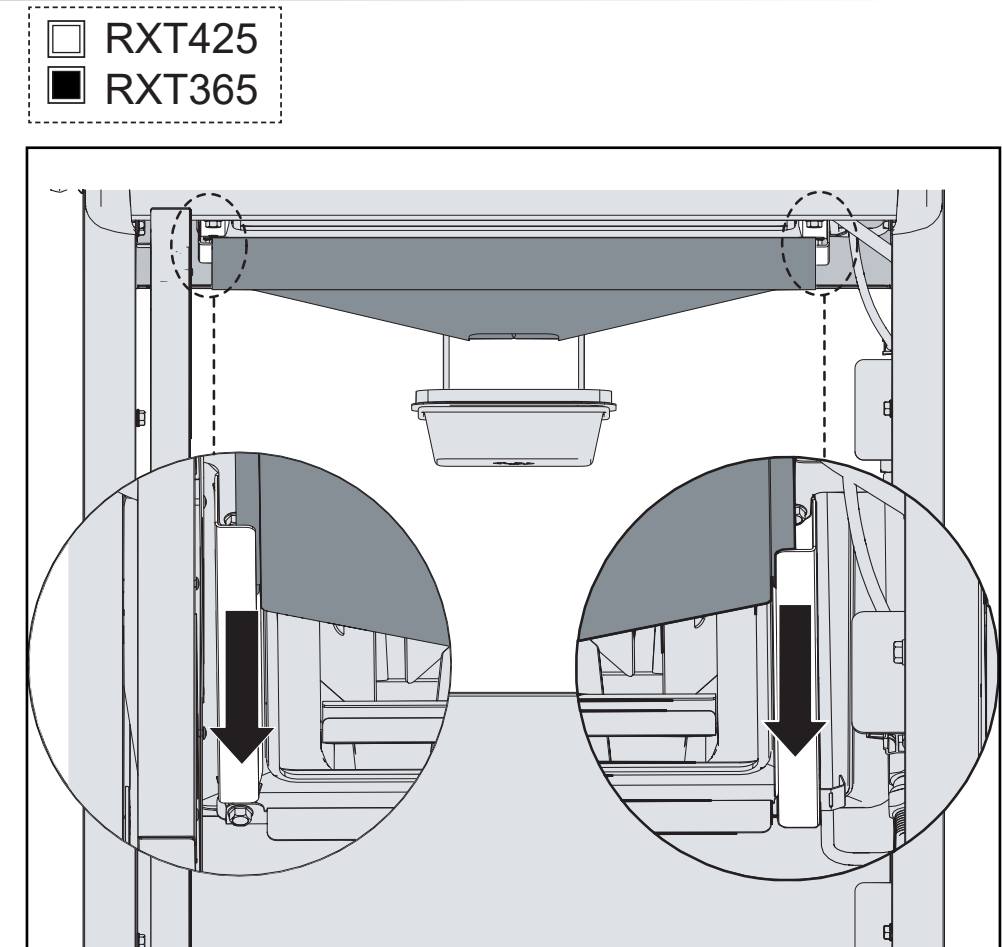

DO NOT PRINT THIS PAGE

FOLDING INSTRUCTIONS FOR QUICK ASSEMBLY GUIDE

PRINT ON 25 1/2" W x 22" H SIZE OF PAPER

①

②

③

Please Print In BLACK and WHITE

QUICK ASSEMBLY GUIDE
GUIDE DE MONTAGE RAPIDE