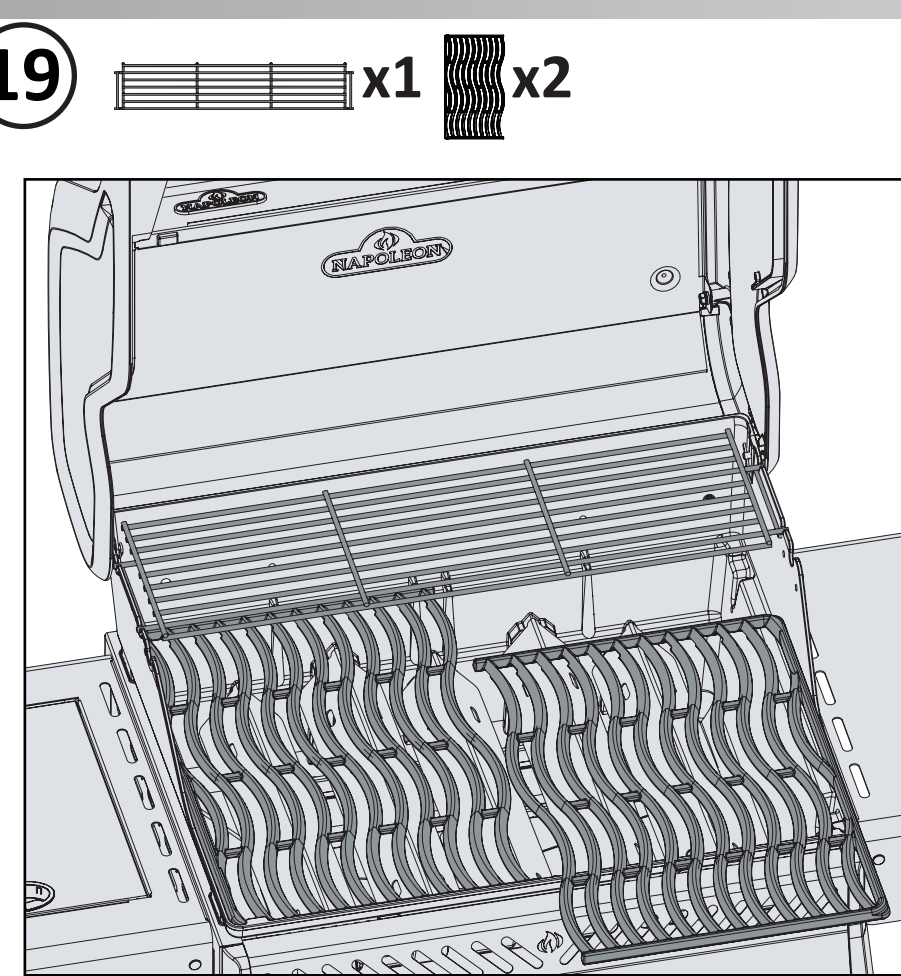

DO NOT PRINT THIS PAGE

FOLDING INSTRUCTIONS FOR QUICK ASSEMBLY GUIDE

PRINT ON 25 1/2" W x 22" H SIZE OF PAPER

①

②

③

Please Print In BLACK and WHITE

QUICK ASSEMBLY GUIDE
GUIDE DE MONTAGE RAPIDE

1 x4

2 x8 x2 x2

3 x2 x2

4 x2

5 x2

6 x4 x4

7

8 x4 x1

9 x1

10 x1 x4

11 RXT425 RXT365 x1 x4

RXT425 RXT365 x1 x1 x1