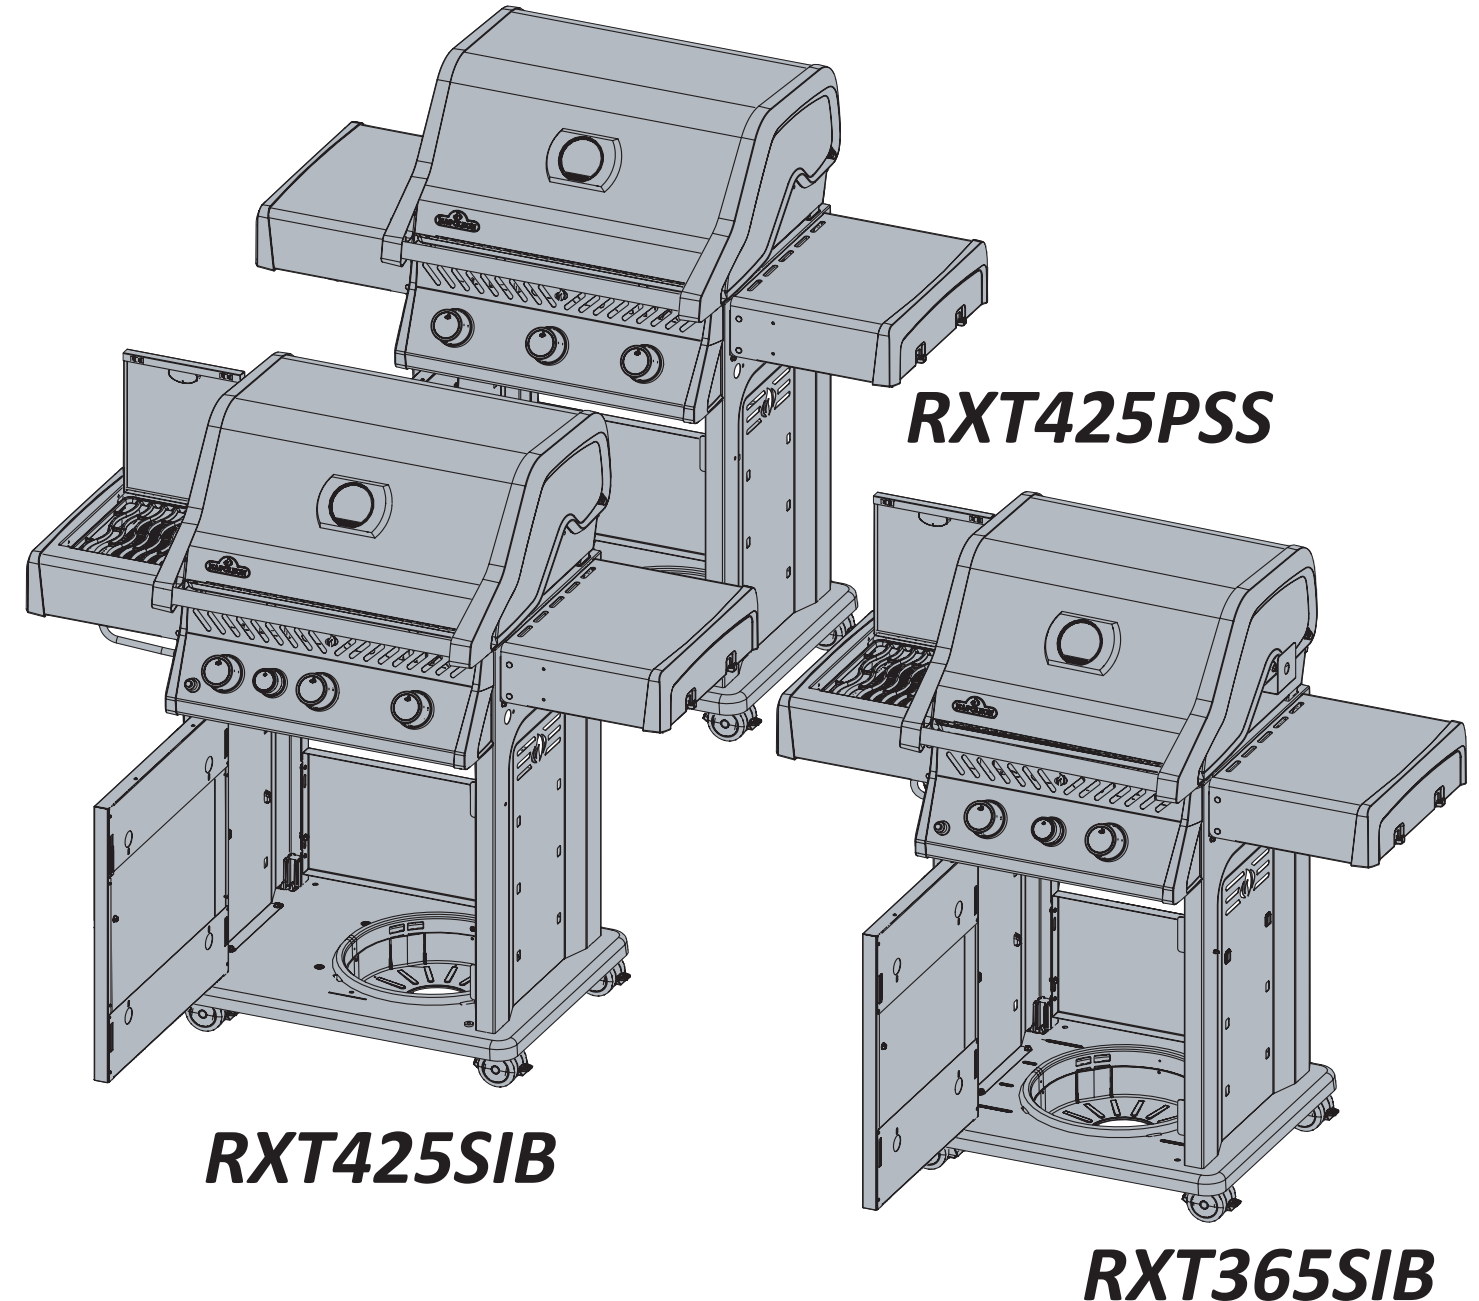

DO NOT PRINT THIS PAGE

FOLDING INSTRUCTIONS FOR QUICK ASSEMBLY GUIDE

PRINT ON 25 1/2" W x 22" H SIZE OF PAPER

①

②

③

Please Print In BLACK and WHITE

QUICK ASSEMBLY GUIDE
GUIDE DE MONTAGE RAPIDE

1 x4

2 x8 x2 x2

3 x2 x2

4 x2

5 x2

6 x4 x4

7

8 x4 x1

9 x1

10 x1 x4

11 RXT425 RXT365 x1 x4

RXT425 RXT365 x1 x1 x1