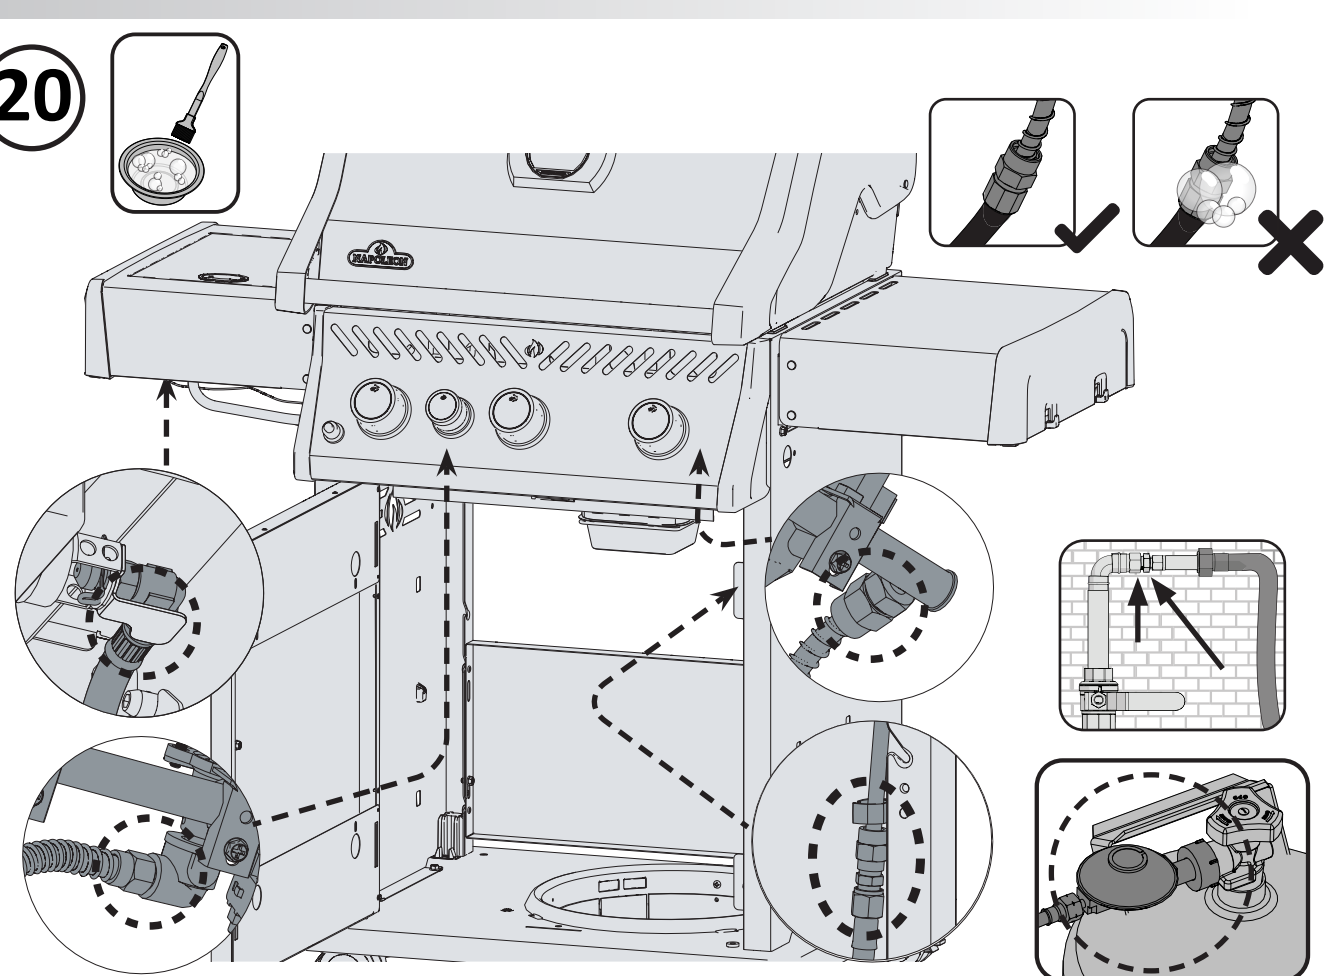

DO NOT PRINT THIS PAGE

FOLDING INSTRUCTIONS FOR QUICK ASSEMBLY GUIDE

PRINT ON 25 1/2" W x 22" H SIZE OF PAPER

①

②

③

Please Print In BLACK and WHITE

QUICK ASSEMBLY GUIDE
GUIDE DE MONTAGE RAPIDE

1 x4

2 x8 x2 x2

3 x2 x2

4 x2

5 x2

6 x4 x4

7

8 x4 x1