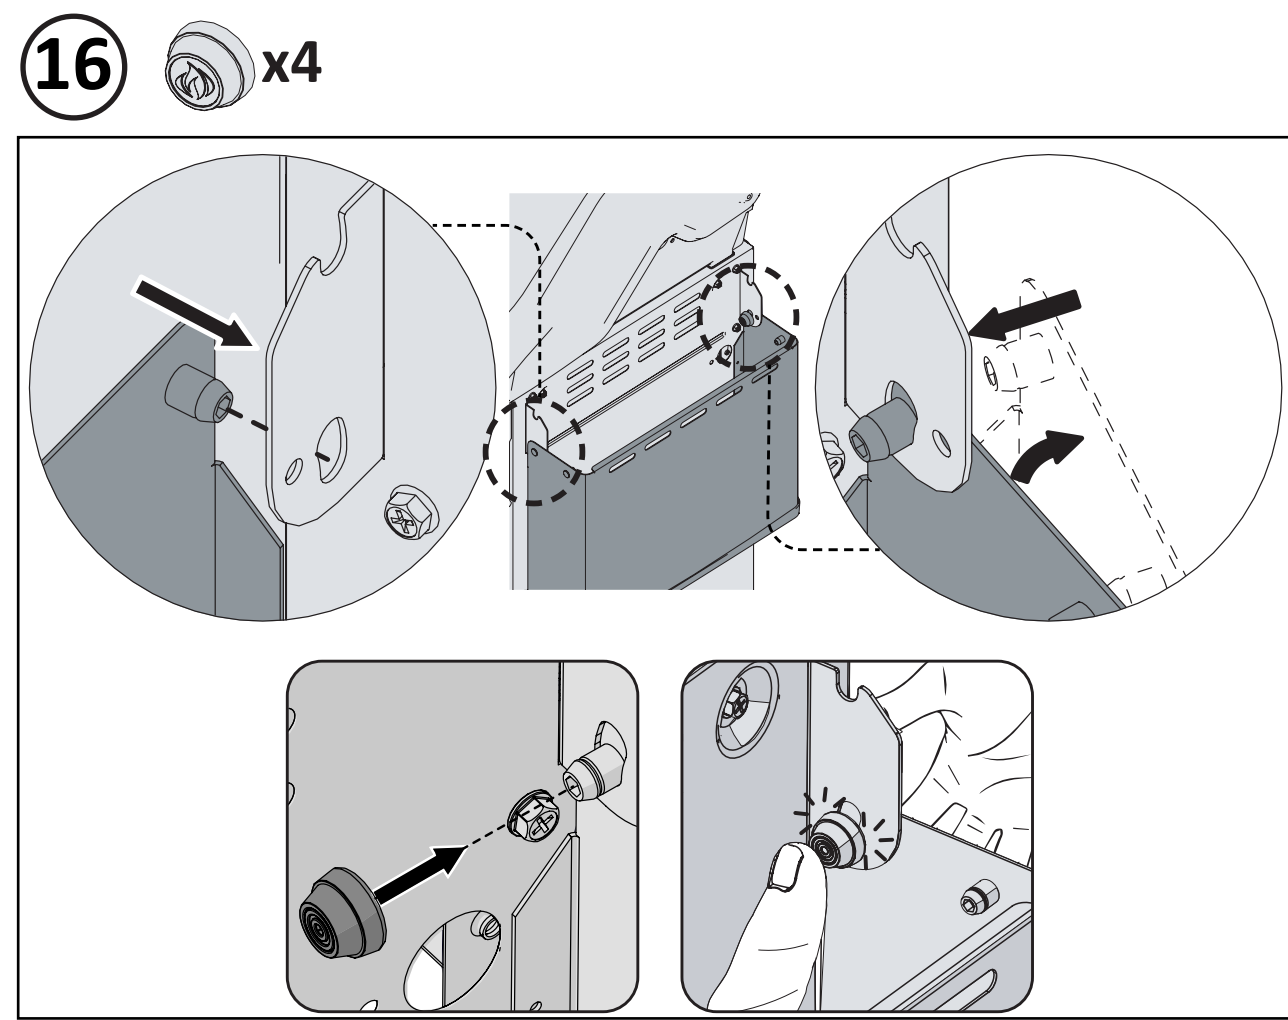

DO NOT PRINT THIS PAGE

FOLDING INSTRUCTIONS FOR QUICK ASSEMBLY GUIDE

PRINT ON 25 1/2" W x 22" H SIZE OF PAPER

①

②

③

Please Print In BLACK and WHITE

QUICK ASSEMBLY GUIDE
GUIDE DE MONTAGE RAPIDE