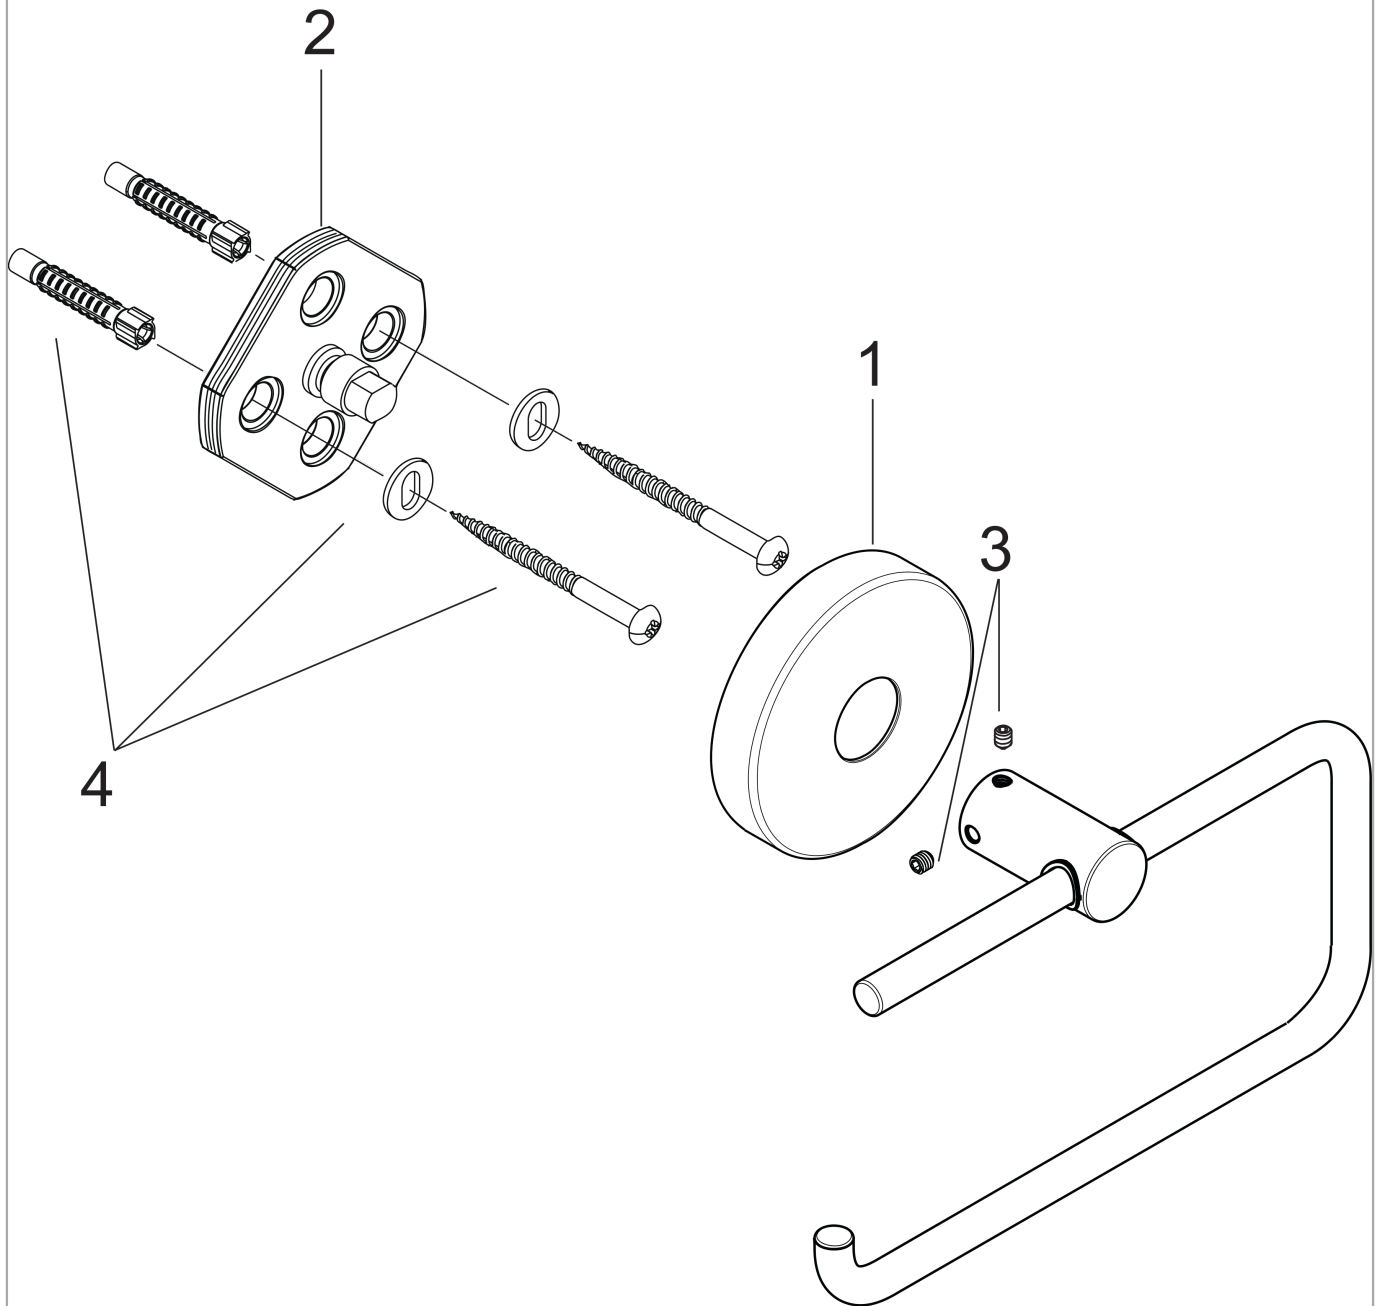

Logis

Toilet Paper Holder

Finishes : **brushed nickel** Part no. : **40526820**

Description

Features

- Brass
- Wall-mounted
- Metal holder

Item details

List Price \$ 116.00

Product image

Scale drawing

Logis
Toilet Paper Holder

Finishes : **brushed nickel** Part no. : **40526820**

Exploded drawing

Year of production: >11/08

Logis

Toilet Paper Holder

Finishes : **brushed nickel** Part no. : **40526820**

Spare parts list

Year of production: >11/08

Pos.	Description	Part no.	Price	PU
1	escutcheon	98538820	-	1
2	support element	98539000	-	1
3	hollow set screw M4x4	98540000	-	1
4	mounting set	96179000	-	1