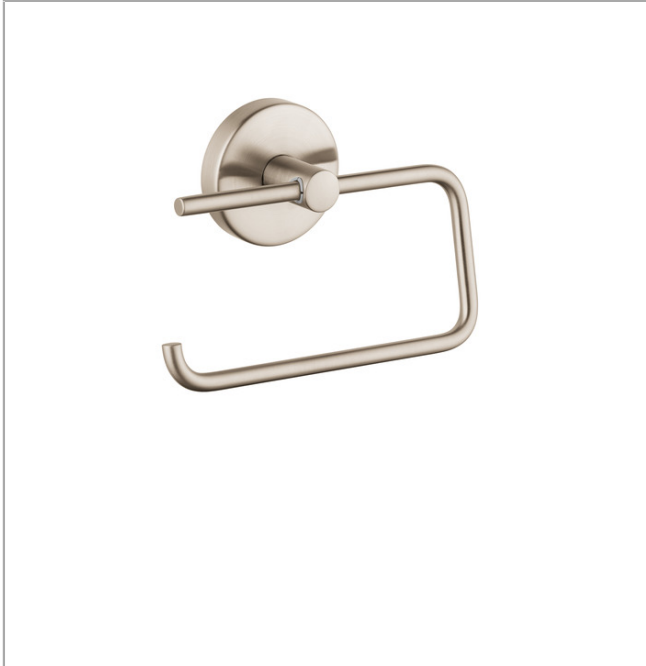

Logis

Toilet Paper Holder

Finishes : **brushed nickel** Part no. : **40526820**

Description

Features

- Brass
- Wall-mounted
- Metal holder

Item details

List Price \$ 116.00

Product image

Scale drawing

Logis
Toilet Paper Holder

Finishes : **brushed nickel** Part no. : **40526820**

Exploded drawing

Year of production: >11/08

Logis

Toilet Paper Holder

Finishes : **brushed nickel** Part no. : **40526820**

Spare parts list

Year of production: >11/08

Pos.	Description	Part no.	Price	PU
1	escutcheon	98538820	-	1
2	support element	98539000	-	1
3	hollow set screw M4x4	98540000	-	1
4	mounting set	96179000	-	1