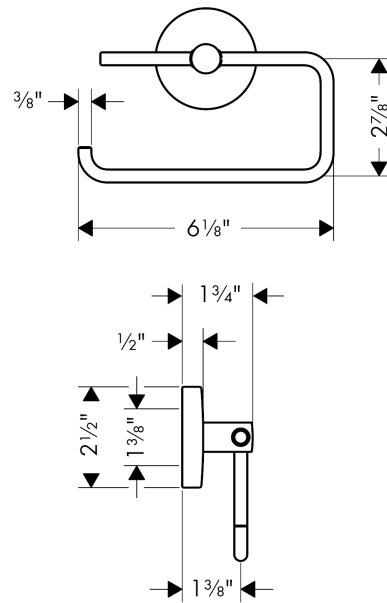

Logis

Toilet Paper Holder

Finishes : **brushed nickel** Part no. : **40526820**

Description

Features

- Brass
- Wall-mounted
- Metal holder

Item details

List Price \$ 116.00

Product image

Scale drawing

Logis
Toilet Paper Holder

Finishes : **brushed nickel** Part no. : **40526820**

Exploded drawing

Year of production: >11/08

Logis

Toilet Paper Holder

Finishes : **brushed nickel** Part no. : **40526820**

Spare parts list

Year of production: >11/08

Pos.	Description	Part no.	Price	PU
1	escutcheon	98538820	-	1
2	support element	98539000	-	1
3	hollow set screw M4x4	98540000	-	1
4	mounting set	96179000	-	1