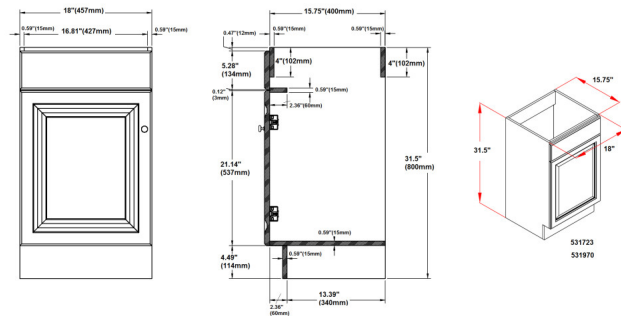

White Wyndham One Door Vanity with Cultured Marble Single Hole Solid White Vanity Top, Unassembled, 19X17

## SPECIFICATIONS

<b>MATERIAL CONSTRUCTION:</b>	Wood/Cultured Marble	<b>TOE KICK INSET WIDTH:</b>	4.5"
<b>ASSEMBLY REQUIRED:</b>	Yes	<b>BACK PANEL MATERIAL:</b>	N/A
<b>ASSEMBLED DIMENSIONS:</b>	34.19" H x 19" L x 17" D	<b>BACK BRACE MATERIAL:</b>	Particle Board
<b>ASSEMBLED WEIGHT:</b>	53 lbs.	<b>FAUCET TYPE:</b>	Lav Single Handle
<b>TOOLS NEEDED FOR INSTALLATION:</b>	Screwdriver	<b>NUMBER OF MOUNTING HOLES:</b>	1
<b>CONSTRUCTION TYPE:</b>	Frameless	<b>BOWL MATERIAL:</b>	Cultured Marble
<b>HINGE STYLE:</b>	Concealed	<b>BACK SPLASH INCLUDED:</b>	Yes
<b>DOOR STYLE:</b>	1 MDF Slab Doors	<b>COLOR:</b>	Solid White
<b>DRAWER STYLE:</b>	N/A	<b>NUMBER OF BOWLS:</b>	1
<b>GLIDE STYLE:</b>	N/A	<b>BOWL DIMENSIONS:</b>	5.12" H x 9.85" W x 14.37" D
<b>FAKE DWR STYLE:</b>	MDF	<b>BOWL SHAPE:</b>	Oval
<b>DWR #1 DIMENSIONS:</b>	N/A	<b>SINK THICKNESS:</b>	N/A
<b>DWR CONSTRUCTION:</b>	N/A	<b>MOUNTING TYPE:</b>	Integrated
<b>SHELF STYLE:</b>	N/A	<b>OVERFLOW HOLE:</b>	Yes
<b>SHELF ADJUSTABILITY INCREMENTS:</b>	N/A	<b>WARRANTY:</b>	1-Year limited warranty
<b>SHELF MAX WEIGHT CAPACITY:</b>	N/A	<b>CARB COMPLIANT:</b>	CARB Phase 2
<b>SHELF DIMENSIONS:</b>	N/A	<b>LEGAL FOR SALE IN CALIFORNIA:</b>	Yes
<b>SHELF THICKNESS:</b>	N/A	<b>TSCA TITLE IV COMPLIANT:</b>	Yes
<b>SHELF MATERIAL:</b>	N/A		
<b>FRAME STYLE:</b>	N/A		
<b>FACE FRAME MATERIAL:</b>	N/A		
<b>SIDES MATERIAL:</b>	Particle Board		
<b>BOTTOM MATERIAL:</b>	Particle Board		