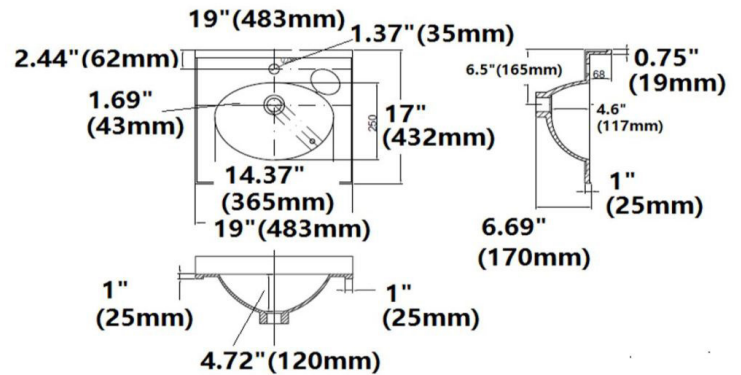

White Wyndham One Door Vanity with Cultured Marble Single Hole Solid White Vanity Top, Unassembled, 19X17

## SPECIFICATIONS

<b>MATERIAL CONSTRUCTION:</b>	Wood/Cultured Marble	<b>TOE KICK INSET WIDTH:</b>	4.5"
<b>ASSEMBLY REQUIRED:</b>	Yes	<b>BACK PANEL MATERIAL:</b>	N/A
<b>ASSEMBLED DIMENSIONS:</b>	34.19" H x 19" L x 17" D	<b>BACK BRACE MATERIAL:</b>	Particle Board
<b>ASSEMBLED WEIGHT:</b>	53 lbs.	<b>FAUCET TYPE:</b>	Lav Single Handle
<b>TOOLS NEEDED FOR INSTALLATION:</b>	Screwdriver	<b>NUMBER OF MOUNTING HOLES:</b>	1
<b>CONSTRUCTION TYPE:</b>	Frameless	<b>BOWL MATERIAL:</b>	Cultured Marble
<b>HINGE STYLE:</b>	Concealed	<b>BACK SPLASH INCLUDED:</b>	Yes
<b>DOOR STYLE:</b>	1 MDF Slab Doors	<b>COLOR:</b>	Solid White
<b>DRAWER STYLE:</b>	N/A	<b>NUMBER OF BOWLS:</b>	1
<b>GLIDE STYLE:</b>	N/A	<b>BOWL DIMENSIONS:</b>	5.12" H x 9.85" W x 14.37" D
<b>FAKE DWR STYLE:</b>	MDF	<b>BOWL SHAPE:</b>	Oval
<b>DWR #1 DIMENSIONS:</b>	N/A	<b>SINK THICKNESS:</b>	N/A
<b>DWR CONSTRUCTION:</b>	N/A	<b>MOUNTING TYPE:</b>	Integrated
<b>SHELF STYLE:</b>	N/A	<b>OVERFLOW HOLE:</b>	Yes
<b>SHELF ADJUSTABILITY INCREMENTS:</b>	N/A	<b>WARRANTY:</b>	1-Year limited warranty
<b>SHELF MAX WEIGHT CAPACITY:</b>	N/A	<b>CARB COMPLIANT:</b>	CARB Phase 2
<b>SHELF DIMENSIONS:</b>	N/A	<b>LEGAL FOR SALE IN CALIFORNIA:</b>	Yes
<b>SHELF THICKNESS:</b>	N/A	<b>TSCA TITLE IV COMPLIANT:</b>	Yes
<b>SHELF MATERIAL:</b>	N/A		
<b>FRAME STYLE:</b>	N/A		
<b>FACE FRAME MATERIAL:</b>	N/A		
<b>SIDES MATERIAL:</b>	Particle Board		
<b>BOTTOM MATERIAL:</b>	Particle Board		