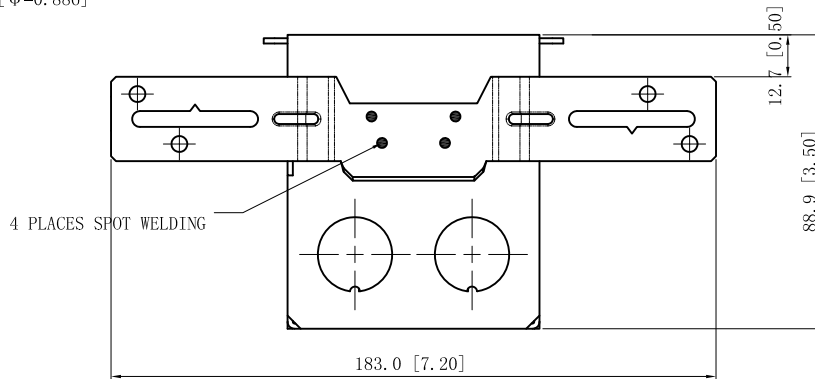

SIDES	BOTTOM
6 1/2" KNOCKOUTS	1/2" KNOCKOUTS
4 KNOCKOUTS	
2pcs #8-32×1/4 zinc plated	
2pcs #10-32×1 zinc plated	
Material: Steel-0.0625"-G60 Galvanized	

This data sheet is for reference only .GARVIN INDUSTRIES reserves the right to make changes to the design without prior notice.

DESCRIPTION
TRADE REFERENCE TERMS

STANDARD PACKING
25 PCS

<h1>GARVIN INDUSTRIES</h1>		
TITLE GANGABLE SWITCH BOXES WITH CONOUIT KNOCKOUTS		
SIZE A4	DWG NO. G603-FR	REV A
DATA SHEET		