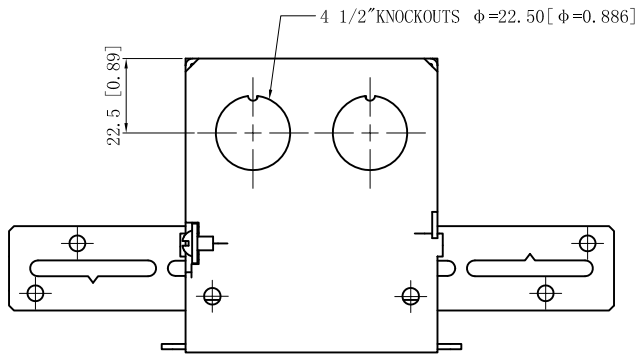

SIDES	BOTTOM
6 1/2" KNOCKOUTS	1/2" KNOCKOUTS
4 KNOCKOUTS	
2pcs #8-32×1/4 zinc plated	
2pcs #10-32×1 zinc plated	
Material: Steel-0.0625"-G60 Galvanized	

This data sheet is for reference only .GARVIN INDUSTRIES reserves the right to make changes to the design without prior notice.

DESCRIPTION
TRADE REFERENCE TERMS

STANDARD PACKING
25 PCS

<h1>GARVIN INDUSTRIES</h1>		
TITLE GANGABLE SWITCH BOXES WITH CONOUIT KNOCKOUTS		
SIZE A4	DWG NO. G603-FR	REV A
DATA SHEET		