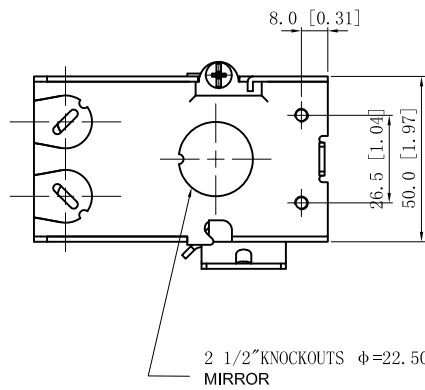

SIDES	BOTTOM
6 1/2" KNOCKOUTS	1/2" KNOCKOUTS
4 KNOCKOUTS	
2pcs #8-32×1/4 zinc plated	
2pcs #10-32×1 zinc plated	
Material: Steel-0.0625"-G60 Galvanized	

This data sheet is for reference only .GARVIN INDUSTRIES reserves the right to make changes to the design without prior notice.

DESCRIPTION
TRADE REFERENCE TERMS

STANDARD PACKING
25 PCS

<h1>GARVIN INDUSTRIES</h1>		
TITLE GANGABLE SWITCH BOXES WITH CONOUIT KNOCKOUTS		
SIZE A4	DWG NO. G603-FR	REV A
DATA SHEET		