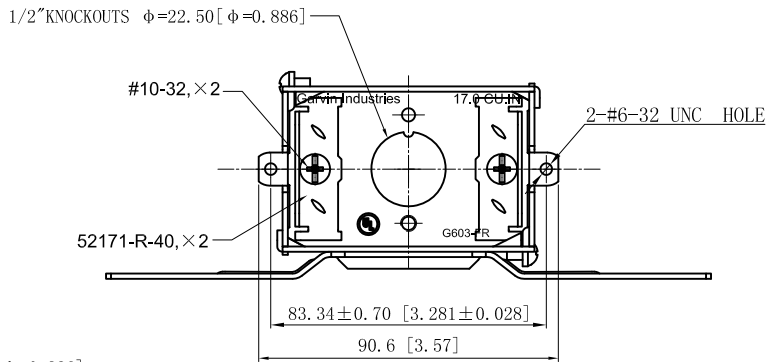

SIDES	BOTTOM
6 1/2" KNOCKOUTS	1/2" KNOCKOUTS
4 KNOCKOUTS	
2pcs #8-32×1/4 zinc plated	
2pcs #10-32×1 zinc plated	
Material: Steel-0.0625"-G60 Galvanized	

This data sheet is for reference only .GARVIN INDUSTRIES reserves the right to make changes to the design without prior notice.

DESCRIPTION
TRADE REFERENCE TERMS

STANDARD PACKING
25 PCS

<h1>GARVIN INDUSTRIES</h1>		
TITLE GANGABLE SWITCH BOXES WITH CONOUIT KNOCKOUTS		
SIZE A4	DWG NO. G603-FR	REV A
DATA SHEET		