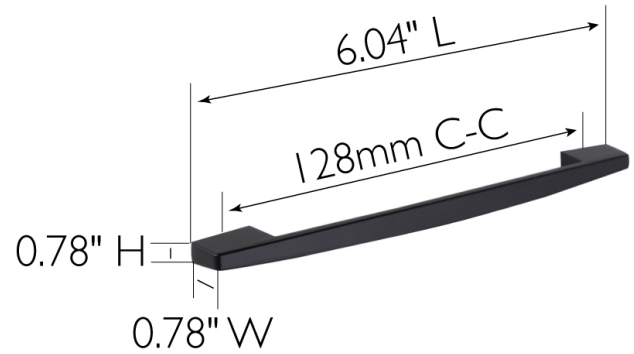

Brody Pull 5" Center-to-Center, 10-Pack
Matte Black

SPECIFICATIONS

MATERIAL CONSTRUCTION:	Zinc
MOUNTING HARDWARE INCLUDED:	Yes
TOOLS NEEDED FOR INSTALLATION:	Screwdriver
ASSEMBLED DIMENSIONS:	0.78" H x 6.04" L x 0.78" W
ASSEMBLED WEIGHT:	1.1 lbs.
PROJECTION:	0.78"
MOUNTING HARDWARE SIZE:	1/4" x 1" and 1/4" x 1 3/4"