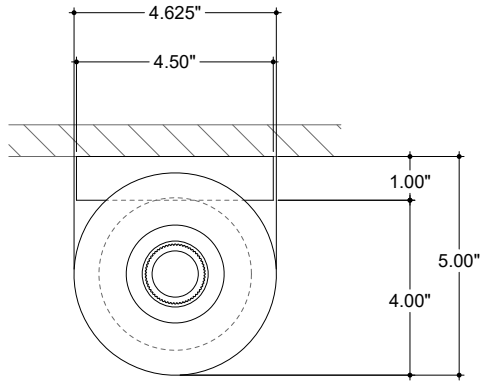

ITEM: 5800-0060

Overall Dimensions

Height: 17.75"

Width: 4.625"

Depth: 5"

TOP VIEW

FRONT VIEW

SIDE VIEW