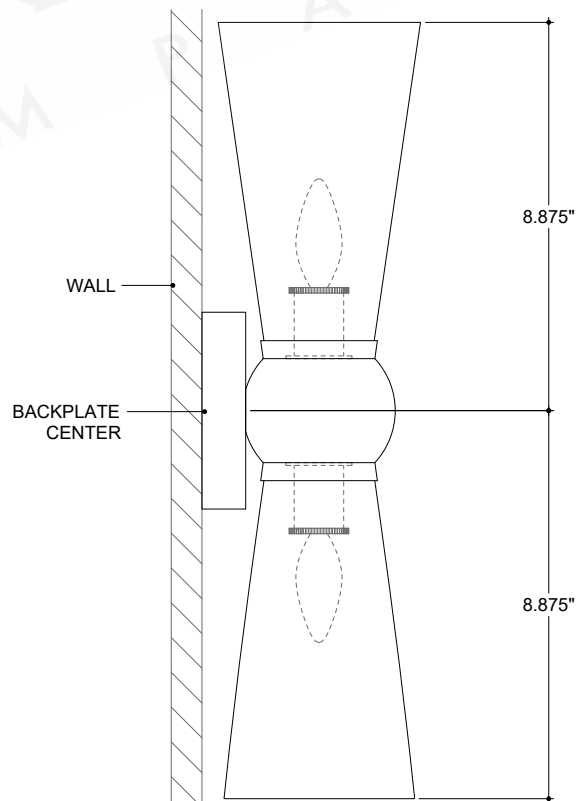

ITEM: 5800-0060

Overall Dimensions

Height: 17.75"

Width: 4.625"

Depth: 5"

TOP VIEW

FRONT VIEW

SIDE VIEW