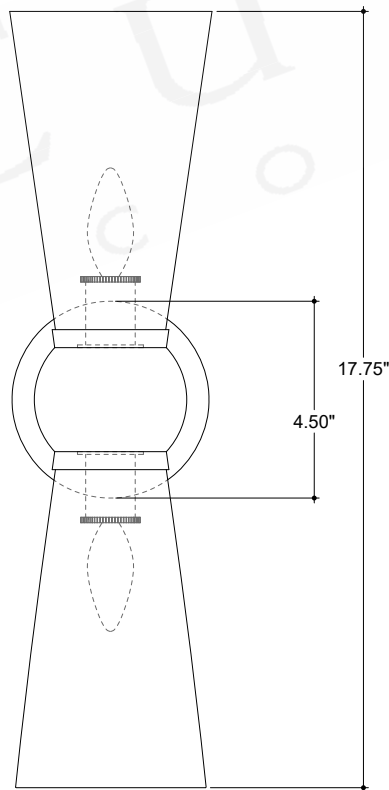

ITEM: 5800-0060

Overall Dimensions

Height: 17.75"

Width: 4.625"

Depth: 5"

TOP VIEW

FRONT VIEW

SIDE VIEW