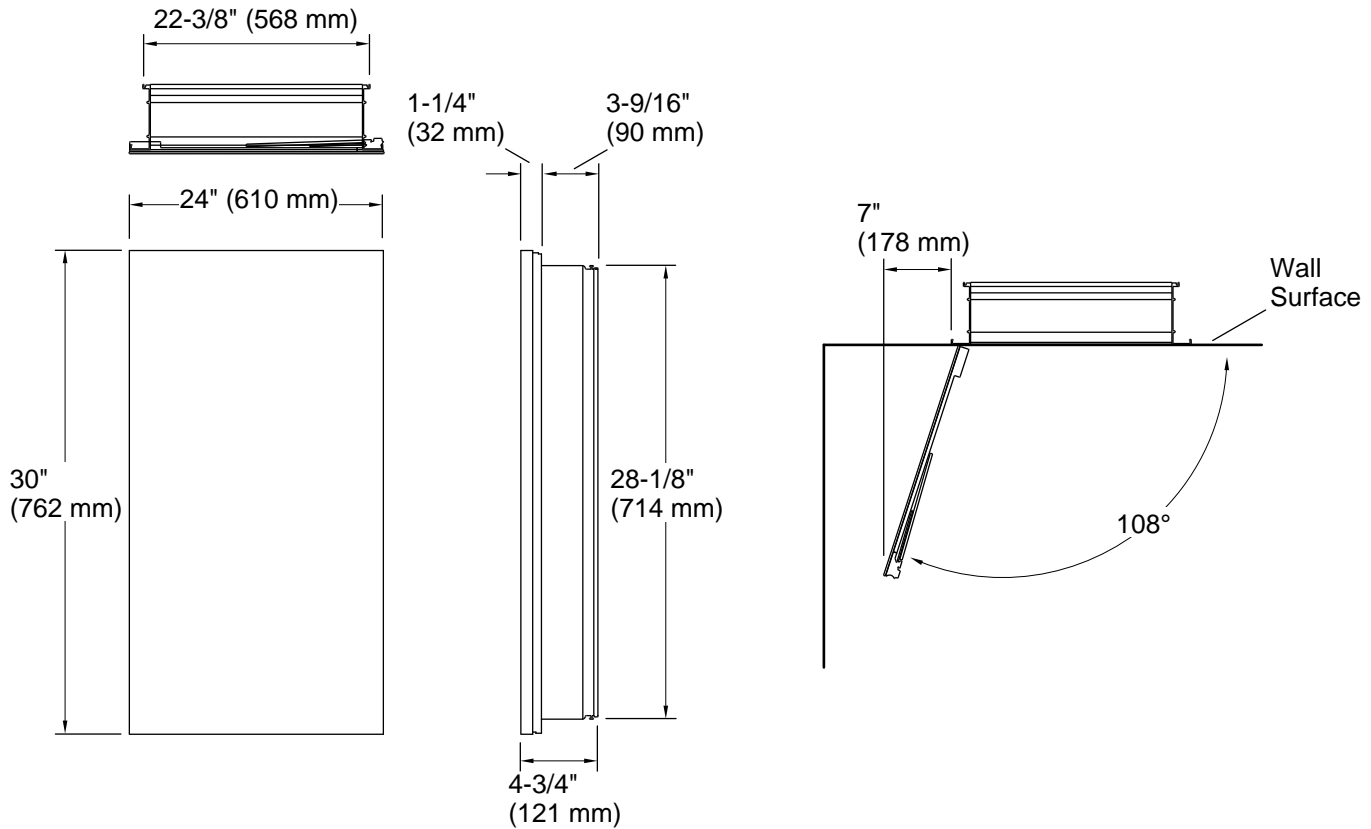

Features

- Adjustable tempered-glass shelves provide additional bathroom storage
- Front mirror, inside door mirror, and back panel mirror provide superior visibility
- 108° door swing with slow-close hinges

Material

- Anodized aluminum construction with a durable rustproof and chip-resistant finish

Installation

- Can be installed with left- or right-hand swing
- Includes mounting hardware for surface or recessed installation
- Mirrored side kits for surface mount installation sold separately

Technical Information

All product dimensions are nominal.

Notes

Install this product according to the installation guide.

To recess mount, the wall cavity must be framed and the cabinet secured to framing studs. Reroute electrical or water supply lines from the cavity. Consult a professional if drain or vent piping is encountered, or if the wall is load-bearing.

To determine the height of the cabinet, ensure the door will clear all obstacles (such as a faucet). A minimum 3" (76 mm) distance is required.