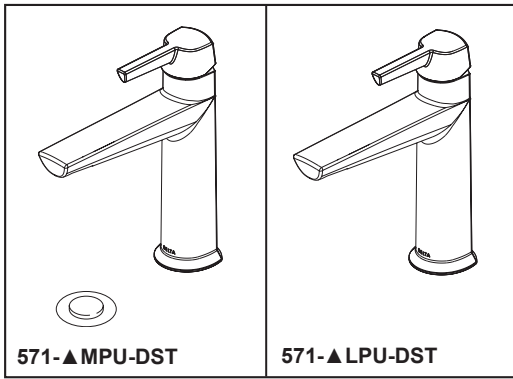

see what Delta can do™

BATHROOM FAUCET

- Galeon™ Bath Collection
- Single Handle Deck Mount

FEATURES:

- Lumicoat™ Finish (-PR models only)
- Lumicoat™ Finishes easily wipe clean without cleaners and chemicals on the products most commonly touched areas

STANDARD SPECIFICATIONS:

- Max. flow rate 1.2 gpm @ 60 psi, 4.5 L/min @ 414 kPa
- One hole mount
- Diamond coated ceramic cartridge
- 1/4" O.D. straight, staggered PEX supply tubes
- Models have metal drain with pop-up type fitting with plated flange and stopper, no lift rod hole
- "LPU" models less pop-up drain, no lift rod hole
- Optional red/blue indicator ring provided with model

WARRANTY

- Parts and Finish - Lifetime limited warranty; or for commercial purchasers, 10 years for multi-family residential (apartments and condominiums) and 5 years for all other commercial uses, in each case from the date of purchase.
- Electronic Parts and Batteries (if applicable) - 5 years from the date of purchase; or for commercial purchasers, 1 year from the date of purchase. No warranty is provided on batteries.

COMPLIES WITH:

- ASME A112.18.1/ CSA B125.1
- ASME A112.18.12/ CSA B125.2
- Indicates compliance to ICC/ANSI A117.1
- EPA WaterSense®

Submitted Model No.: _____

Specific Features: _____