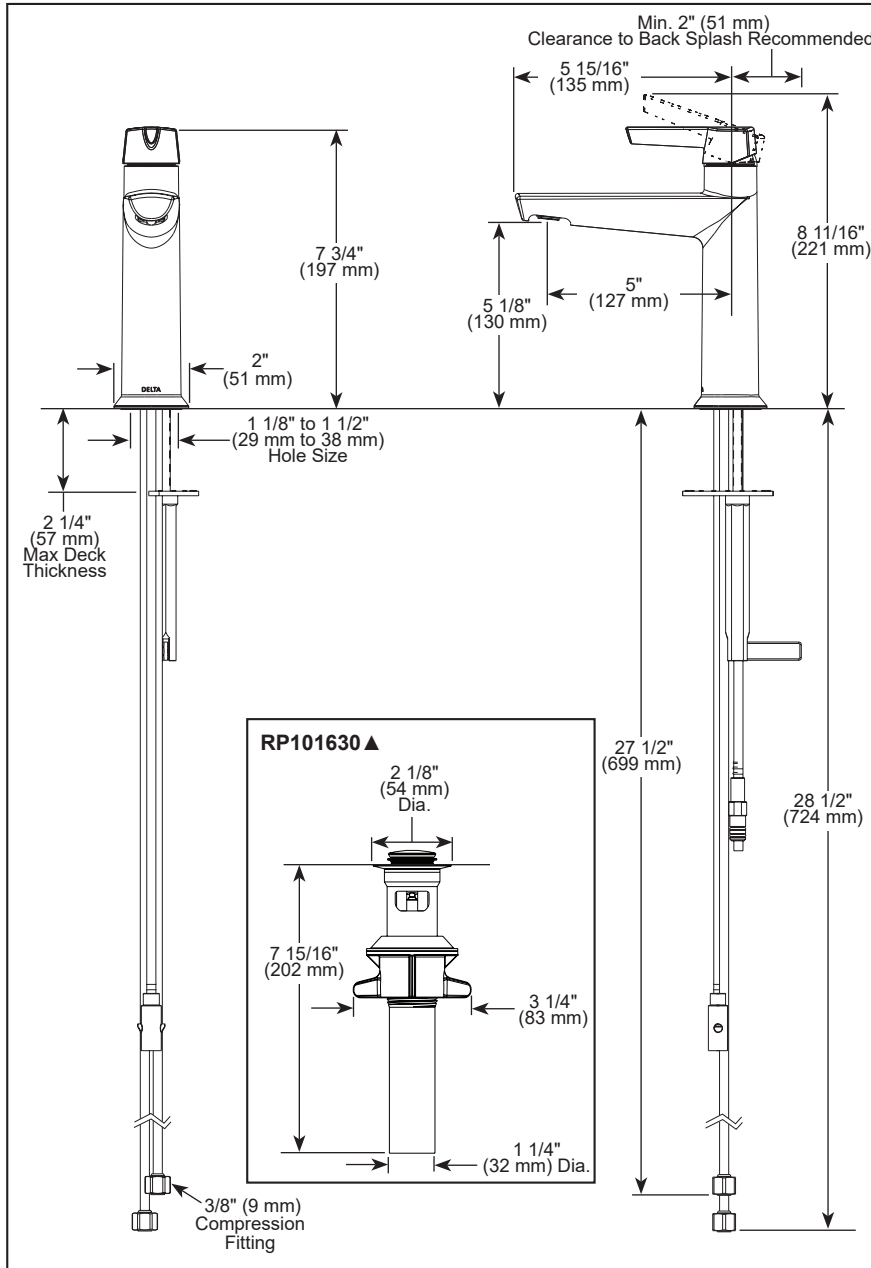

STANDARD SPECIFICATIONS:

- Max. flow rate 1.2 gpm @ 60 psi, 4.5 L/min @ 414 kPa
- One hole mount
- Diamond coated ceramic cartridge
- 1/4" O.D. straight, staggered PEX supply tubes
- Models have metal drain with pop-up type fitting with plated flange and stopper, no lift rod hole
- "LPU" models less pop-up drain, no lift rod hole
- Optional red/blue indicator ring provided with model

COMPLIES WITH:

- ASME A112.18.1/ CSA B125.1
- ASME A112.18.12/ CSA B125.2
- Indicates compliance to ICC/ANSI A117.1
- EPA WaterSense®

Submitted Model No.: _____

Specific Features: _____

▲ Designate Proper Finish Suffix