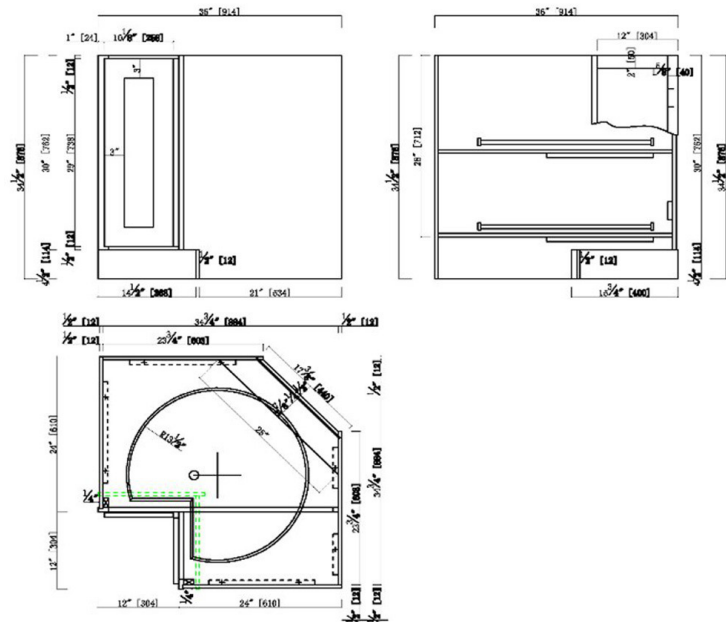

Brookings Fully Assembled Shaker Lazy Susan Kitchen Cabinet 36x34.5x24

White

SPECIFICATIONS

MATERIAL CONSTRUCTION:	Wood
WOOD SPECIES:	Maple
ASSEMBLED DIMENSIONS:	34.5" H x 36" L x 24" D
ASSEMBLED WEIGHT:	118 lbs.
KITCHEN CABINET TYPE:	Lazy Susan
MOUNTING TYPE:	Floor Mount
CONSTRUCTION TYPE:	Face Frame
HINGE STYLE:	Soft Close
DOOR STYLE:	1 HDF shaker door, reversible
NUMBER OF DRAWERS:	0
DRAWER DIMENSIONS 1:	N/A
DRAWER DIMENSIONS 2:	N/A
DRAWER DIMENSIONS 3:	N/A
DWR BOX MATERIAL:	N/A
DWR CONSTRUCTION:	N/A
DWR GLIDE:	
FAKE DWR QTY:	0
FAKE DWR LOCATION:	N/A

NUMBER OF SHELVES:	1
SHELF STYLE:	Turntable
ADJUSTIBLE SHELVES:	No
SHELF ADJUSTIBILITY INCREMENTS:	N/A
SHELF DIMENSIONS:	34.5" W x 34.5" D
SHELF THICKNESS:	0.75"
SHELF MATERIAL:	Plywood
FACE FRAME MATERIAL:	Solid Maple
SIDES MATERIAL:	Plywood
BOTTOM MATERIAL:	Plywood
BACK PANEL MATERIAL:	Plywood
BACK BRACE MATERIAL:	Wood
TOE KICK INSET WIDTH:	3