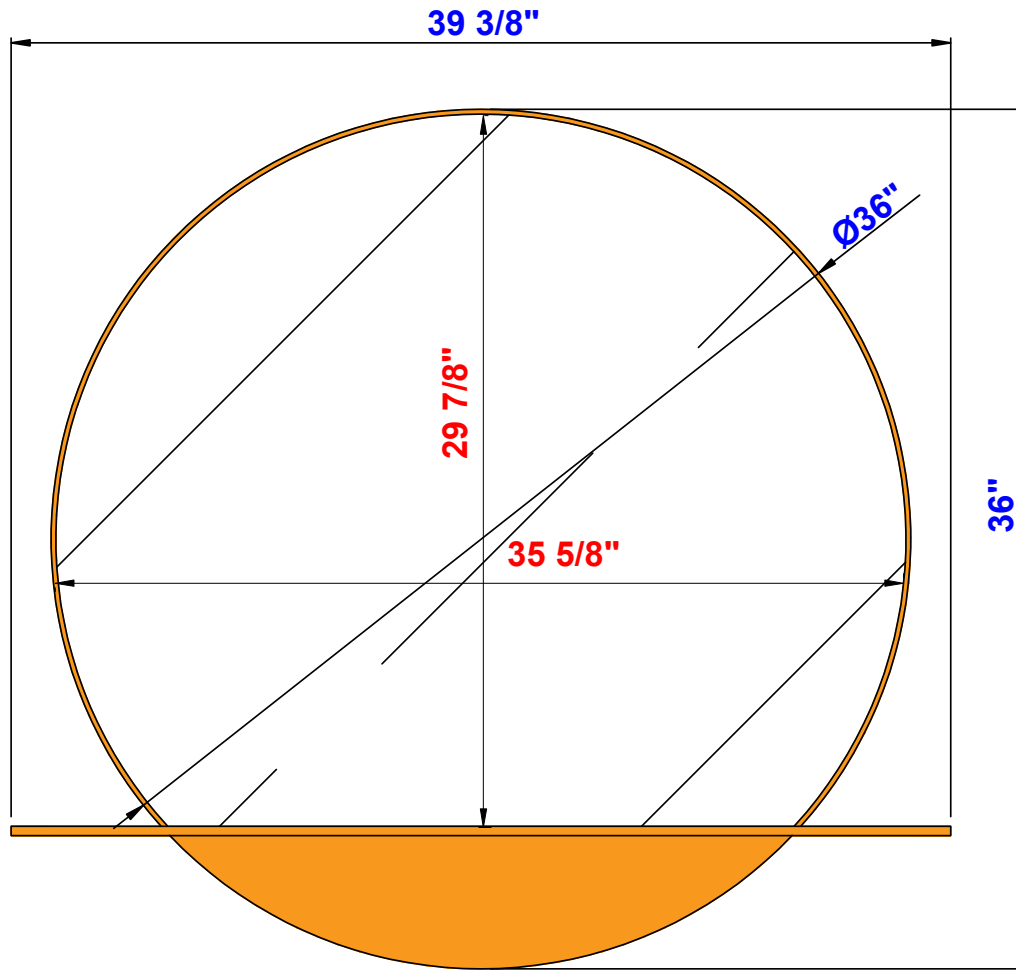

39 3/8"

Item Number :
909-M36-RG

JAMES MARTIN

VANITIES™

Platform 39 3/8" Mirror

Diagrams with Dimensions

Page 01 of 01

1000mm

Item Number :
909-M36-RG

JAMES MARTIN

VANITIES™

Platform 1000mm Mirror

Diagrams with Dimensions

Page 01 of 01