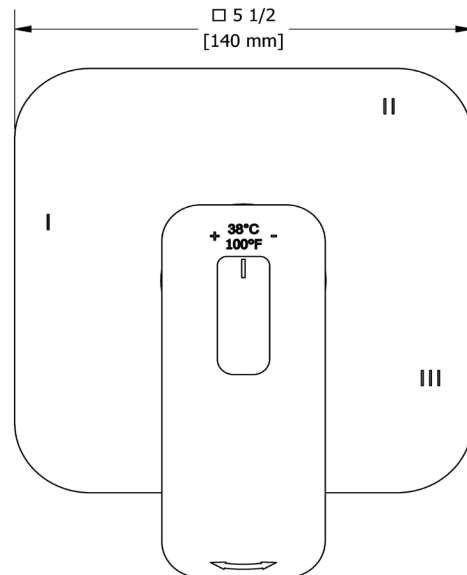

For warranty or additional information, contact:

U.S.A.
houseofrohl.com/support
1-800-777-9762

QUEBEC / MARITIMES / WESTERN CANADA
QUÉBEC / MARITIMES / OUEST CANADIEN
QUEBEC / MARITIMOS / CANADA OCCIDENTAL
houseofrohl.ca/support
1-866-473-8442

ONTARIO
houseofrohl.ca/support
1-800-287-5354