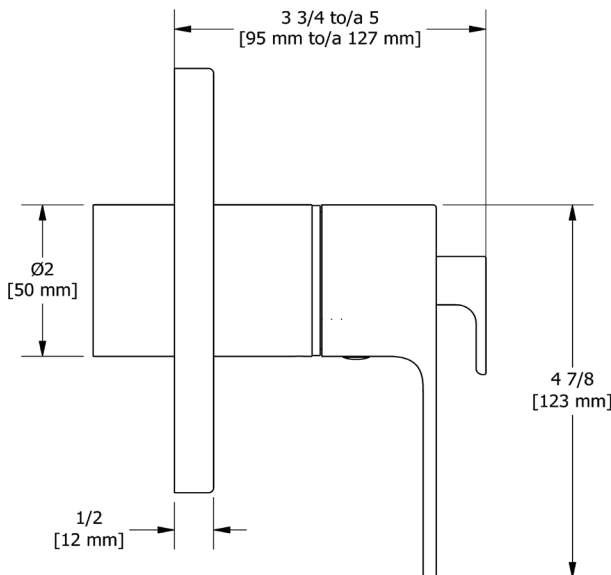

For warranty or additional information, contact:

U.S.A.
houseofrohl.com/support
1-800-777-9762

QUEBEC / MARITIMES / WESTERN CANADA
QUÉBEC / MARITIMES / OUEST CANADIEN
QUEBEC / MARITIMOS / CANADA OCCIDENTAL
houseofrohl.ca/support
1-866-473-8442

ONTARIO
houseofrohl.ca/support
1-800-287-5354