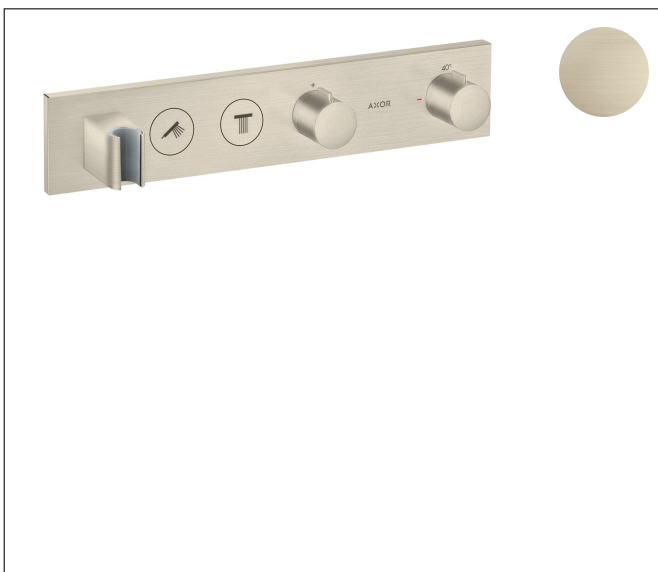

Brand AXOR
 Art. Name **AXOR ShowerSolutions** Thermostatic Module Trim Select for 2 Functions
 Art. Nr. 18355821
 Surface brushed nickel
 Pos. 1

Product Picture

Features

- Consists of: Thermostatic Module Trim, Handshower holder
- Select push-button on/off control for 2 outlets
- Outlets may be operated simultaneously
- Flow: 1.77 GPM (6.7 L/Min)
- Thermostatic cartridge, Start/stop cartridge
- Anti-scald 100° safety stop
- hose nut: For shower hoses with conical or cylindrical nut on both sides
- Thermostat is delivered with buttons Rain large and hand shower
- Optional accessory to limit total flow to 1.75 GPM @80 PSI where required