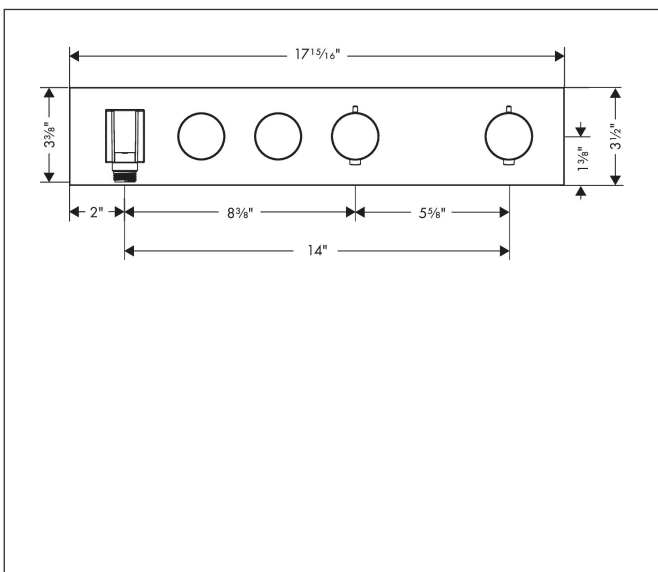

Brand AXOR
 Art. Name **AXOR ShowerSolutions** Thermostatic Module Trim Select for 2 Functions
 Art. Nr. 18355821
 Surface brushed nickel
 Pos. 1

Product Picture

Features

- Consists of: Thermostatic Module Trim, Handshower holder
- Select push-button on/off control for 2 outlets
- Outlets may be operated simultaneously
- Flow: 1.77 GPM (6.7 L/Min)
- Thermostatic cartridge, Start/stop cartridge
- Anti-scald 100° safety stop
- hose nut: For shower hoses with conical or cylindrical nut on both sides
- Thermostat is delivered with buttons Rain large and hand shower
- Optional accessory to limit total flow to 1.75 GPM @80 PSI where required

Drawing

Technology