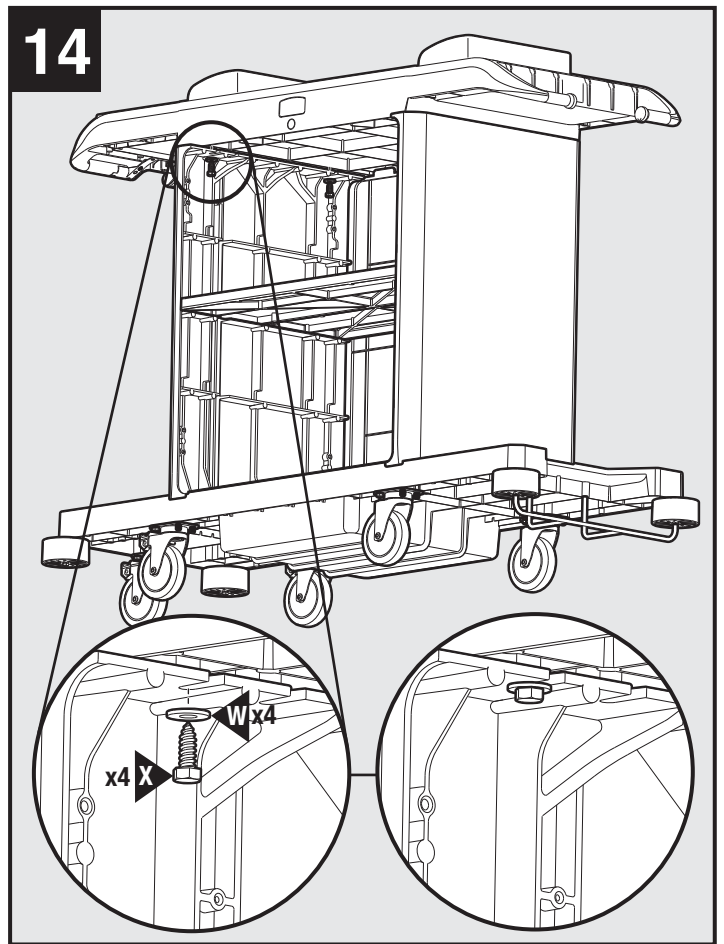

2202585

4

9

10

11

12

©2024 Rubbermaid Commercial Products  
Product of: Rubbermaid Commercial Products, LLC  
8900 Northpointe Executive Park Drive  
Huntersville, NC 28078  
[www.rubbermaidcommercial.com](http://www.rubbermaidcommercial.com)  
Contact us: 1-800-347-9800