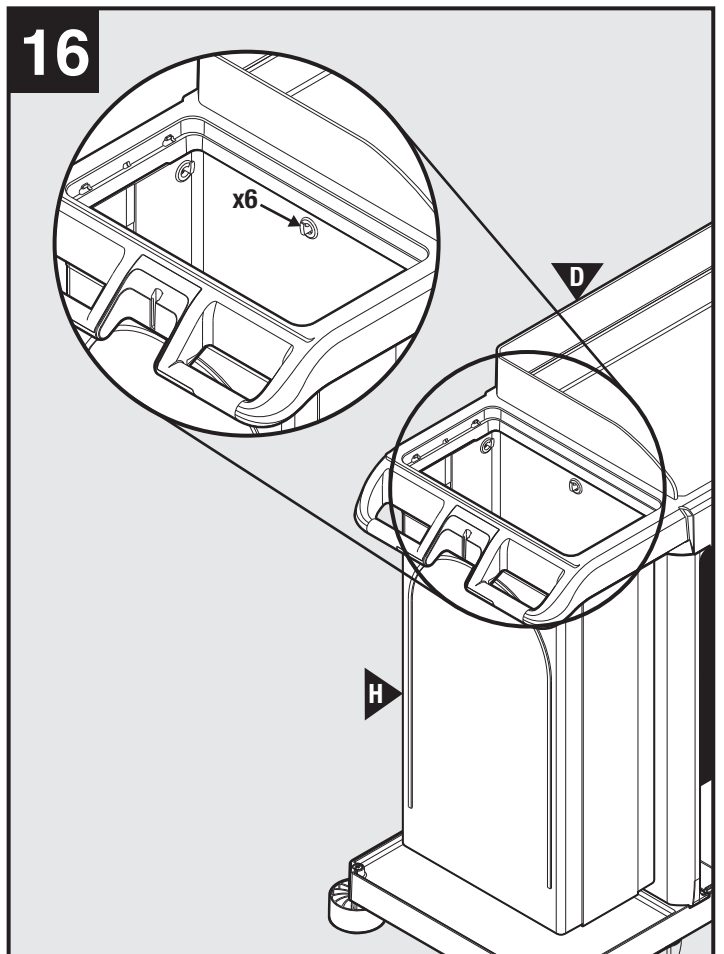

2202585

4

9

10

11

12

©2024 Rubbermaid Commercial Products  
Product of: Rubbermaid Commercial Products, LLC  
8900 Northpointe Executive Park Drive  
Huntersville, NC 28078  
[www.rubbermaidcommercial.com](http://www.rubbermaidcommercial.com)  
Contact us: 1-800-347-9800