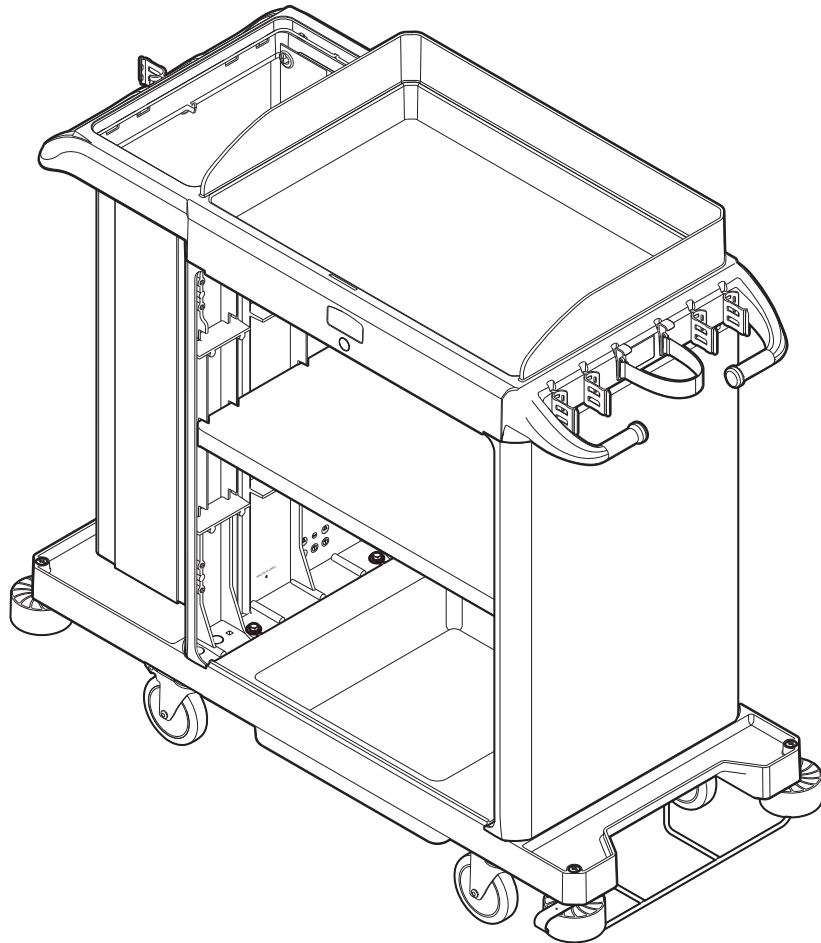

2202585

4

9

10

11

12

©2024 Rubbermaid Commercial Products  
Product of: Rubbermaid Commercial Products, LLC  
8900 Northpointe Executive Park Drive  
Huntersville, NC 28078  
[www.rubbermaidcommercial.com](http://www.rubbermaidcommercial.com)  
Contact us: 1-800-347-9800