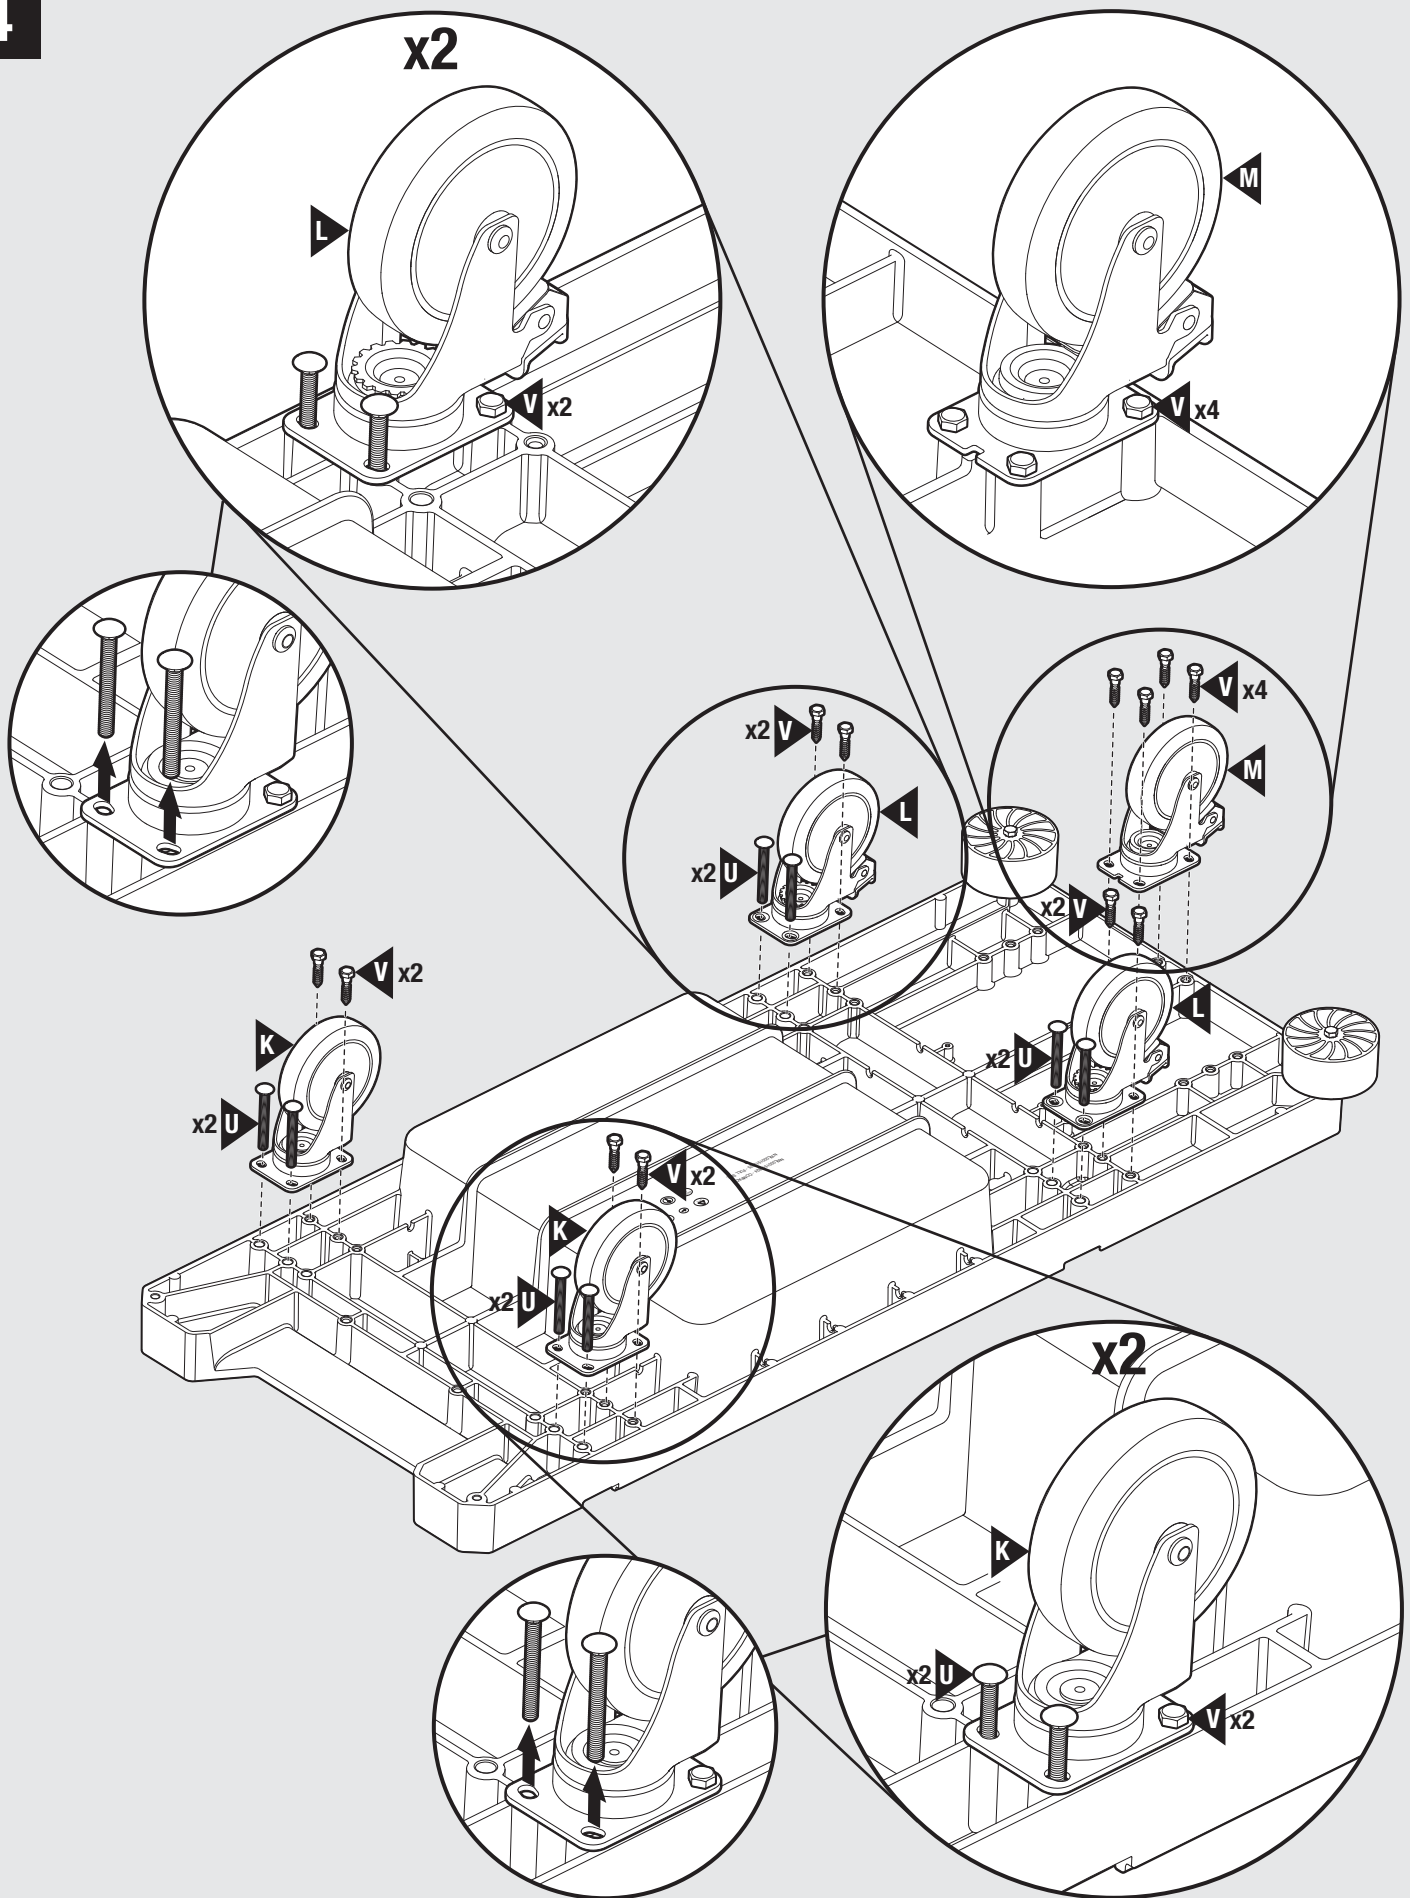

2202585

4

9

10

11

12

©2024 Rubbermaid Commercial Products  
Product of: Rubbermaid Commercial Products, LLC  
8900 Northpointe Executive Park Drive  
Huntersville, NC 28078  
[www.rubbermaidcommercial.com](http://www.rubbermaidcommercial.com)  
Contact us: 1-800-347-9800