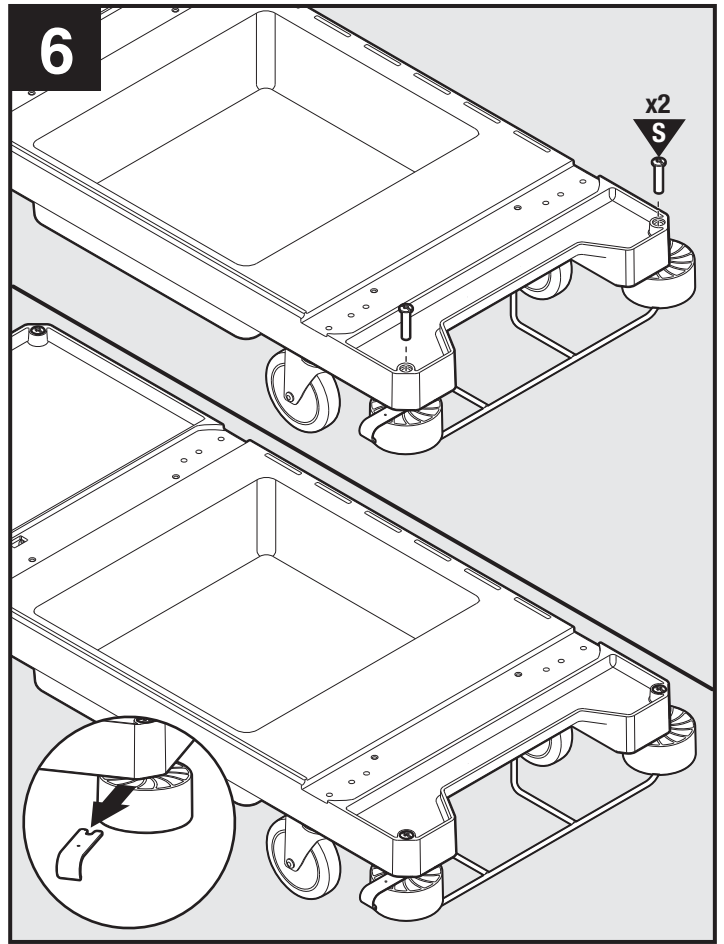

2202585

4

9

10

11

12

©2024 Rubbermaid Commercial Products  
Product of: Rubbermaid Commercial Products, LLC  
8900 Northpointe Executive Park Drive  
Huntersville, NC 28078  
[www.rubbermaidcommercial.com](http://www.rubbermaidcommercial.com)  
Contact us: 1-800-347-9800