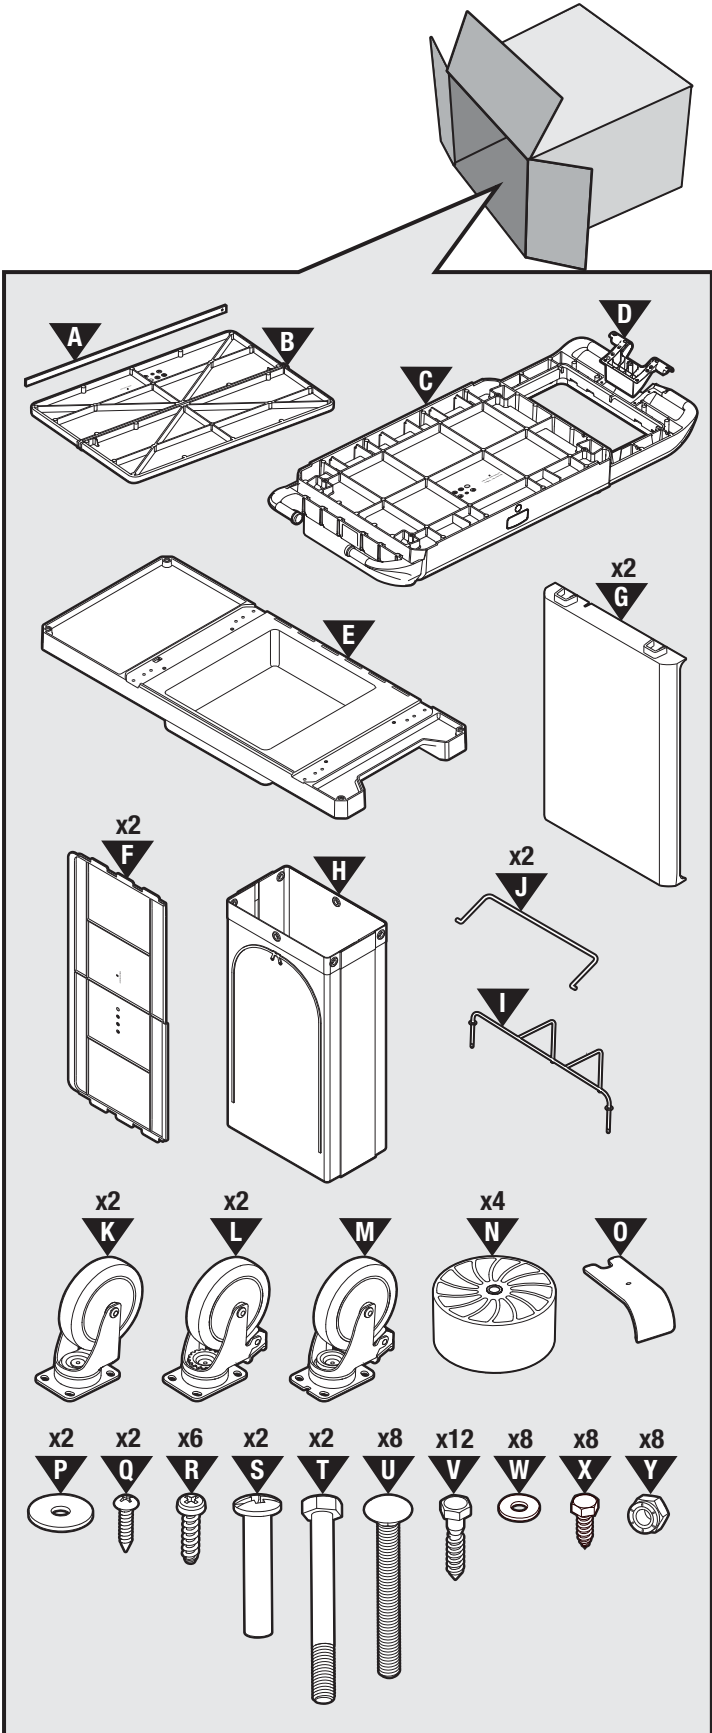

2202585

4

9

10

11

12

©2024 Rubbermaid Commercial Products  
Product of: Rubbermaid Commercial Products, LLC  
8900 Northpointe Executive Park Drive  
Huntersville, NC 28078  
[www.rubbermaidcommercial.com](http://www.rubbermaidcommercial.com)  
Contact us: 1-800-347-9800