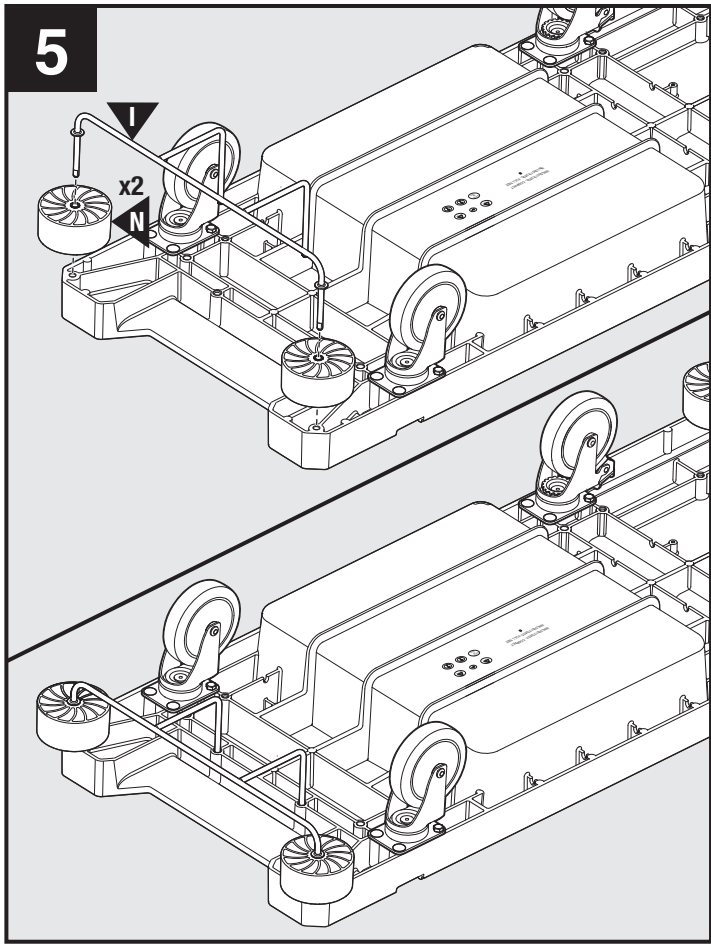

2202585

4

9

10

11

12

©2024 Rubbermaid Commercial Products  
Product of: Rubbermaid Commercial Products, LLC  
8900 Northpointe Executive Park Drive  
Huntersville, NC 28078  
[www.rubbermaidcommercial.com](http://www.rubbermaidcommercial.com)  
Contact us: 1-800-347-9800