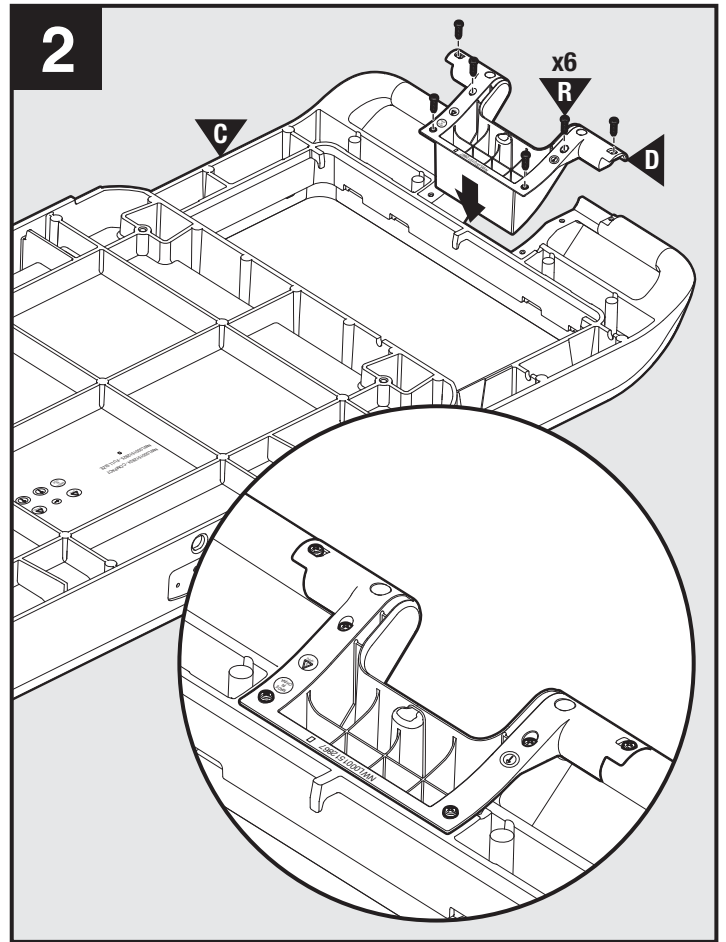

2202585

4

9

10

11

12

©2024 Rubbermaid Commercial Products  
Product of: Rubbermaid Commercial Products, LLC  
8900 Northpointe Executive Park Drive  
Huntersville, NC 28078  
[www.rubbermaidcommercial.com](http://www.rubbermaidcommercial.com)  
Contact us: 1-800-347-9800