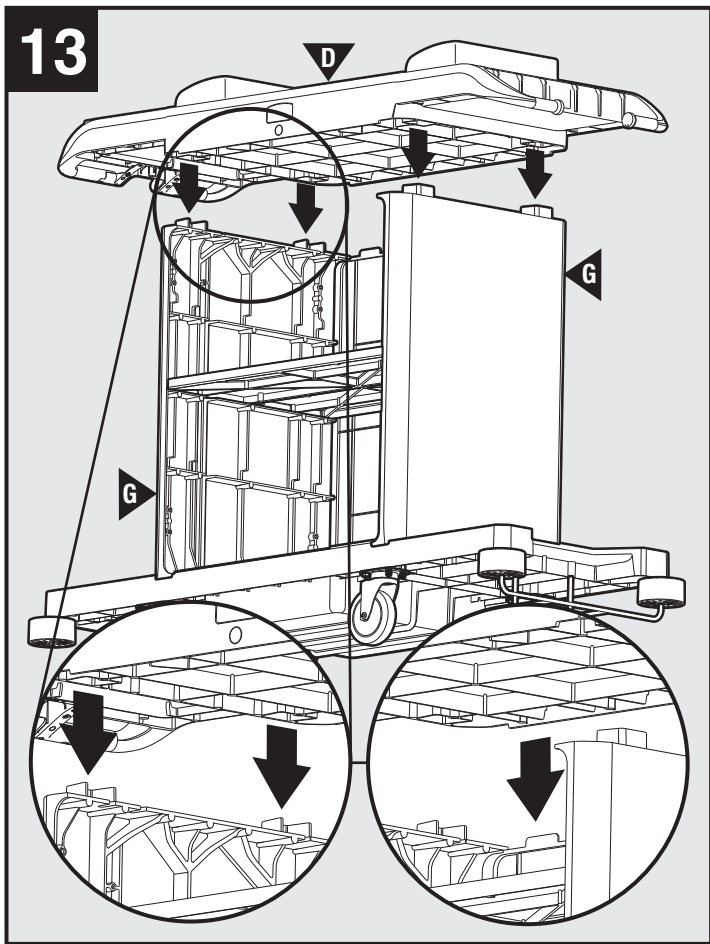

2202585

4

9

10

11

12

©2024 Rubbermaid Commercial Products  
Product of: Rubbermaid Commercial Products, LLC  
8900 Northpointe Executive Park Drive  
Huntersville, NC 28078  
[www.rubbermaidcommercial.com](http://www.rubbermaidcommercial.com)  
Contact us: 1-800-347-9800