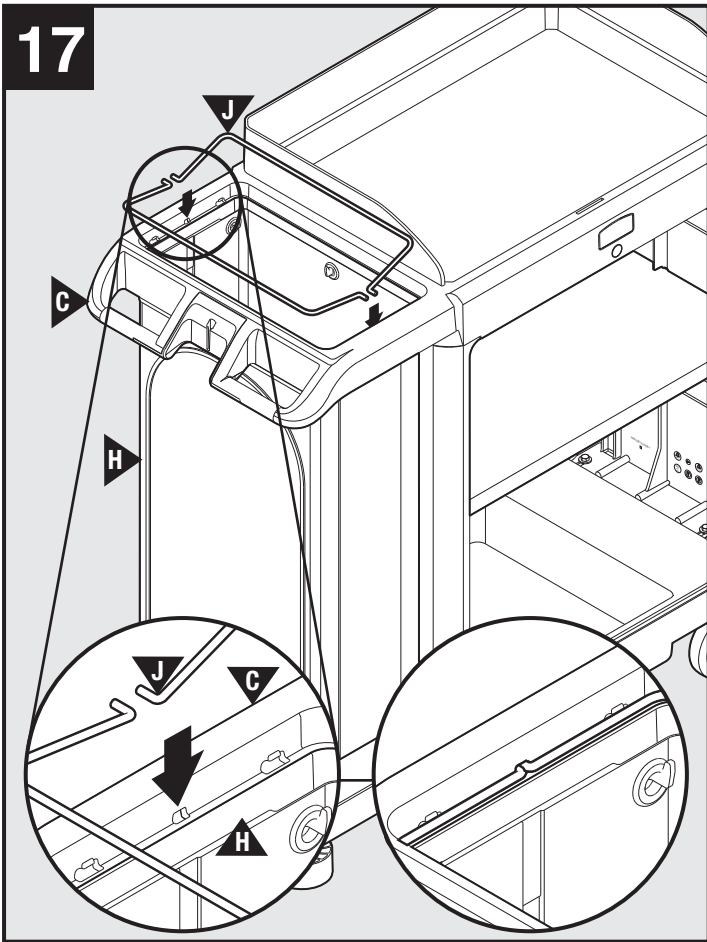

2202585

4

9

10

11

12

©2024 Rubbermaid Commercial Products  
Product of: Rubbermaid Commercial Products, LLC  
8900 Northpointe Executive Park Drive  
Huntersville, NC 28078  
[www.rubbermaidcommercial.com](http://www.rubbermaidcommercial.com)  
Contact us: 1-800-347-9800