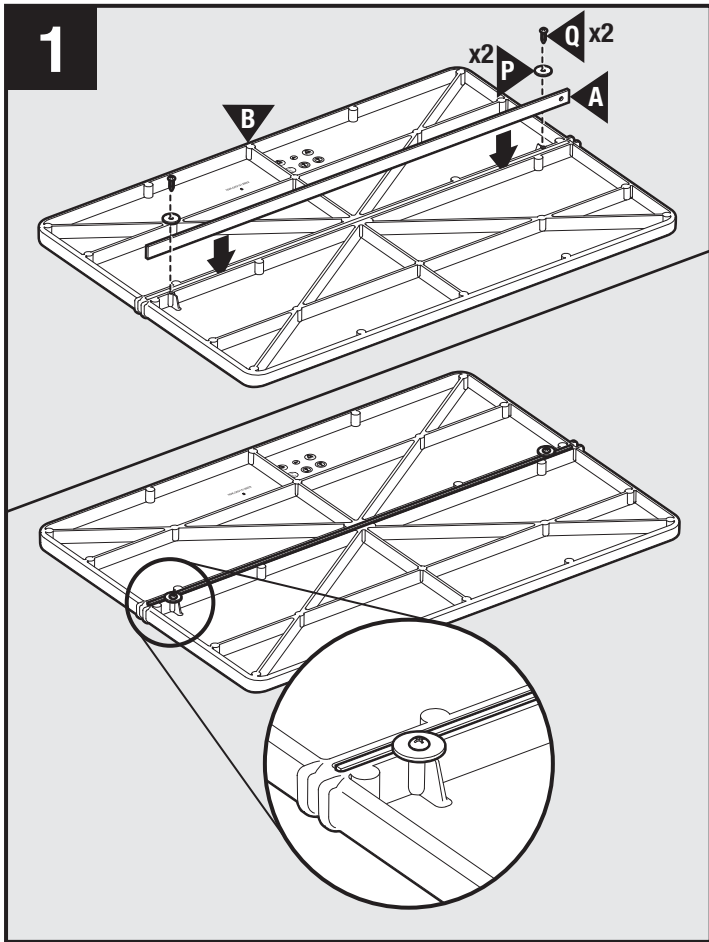

2202585

4

9

10

11

12

©2024 Rubbermaid Commercial Products  
Product of: Rubbermaid Commercial Products, LLC  
8900 Northpointe Executive Park Drive  
Huntersville, NC 28078  
[www.rubbermaidcommercial.com](http://www.rubbermaidcommercial.com)  
Contact us: 1-800-347-9800