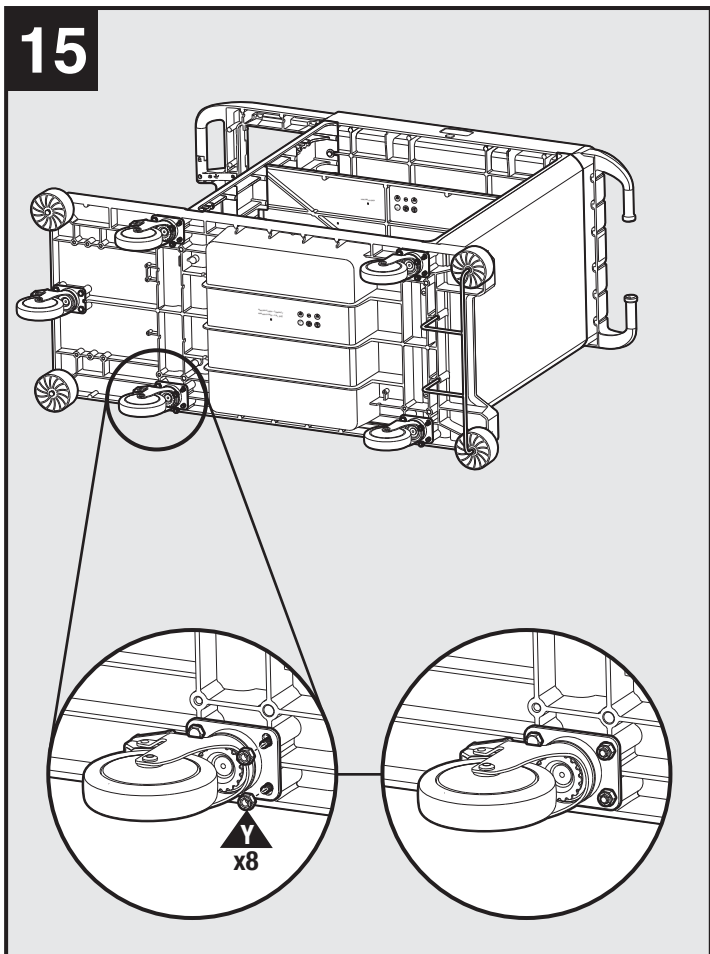

2202585

4

9

10

11

12

©2024 Rubbermaid Commercial Products  
Product of: Rubbermaid Commercial Products, LLC  
8900 Northpointe Executive Park Drive  
Huntersville, NC 28078  
[www.rubbermaidcommercial.com](http://www.rubbermaidcommercial.com)  
Contact us: 1-800-347-9800