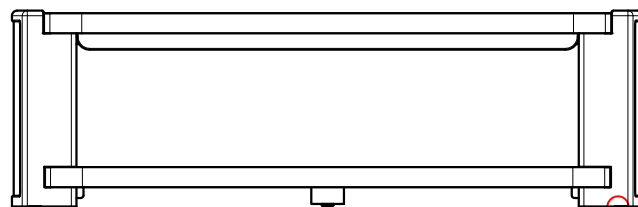

ASSEMBLY INSTRUCTION

ITEM: 6950-80410-80 Rectangle Cocktail Table

Thank you for purchasing this quality product. Be sure to unpack carefully looking for small parts which may have come loose during shipment.

Read all instruction and study the drawing carefully before starting the assembly process.

HARDWARE PACK				
NO.	DRAWING	DESCRIPTION	SIZE	Q'TY
A		Bolt	5/16"	12 PCS
B		Lock Washer	5/16"	12 PCS
C		Flat Washer	5/16"	12 PCS
D		Allen Wrench	73*29*5mm	1 PC

PARTS LIST			
NO.	DRAWING	DESCRIPTION	Q'TY
1		Bottom Panel	1 PC
2		Top Panel	1 PC
3		Leg Base	2 PCS

Adjust leveler if needed to level table on uneven floor.