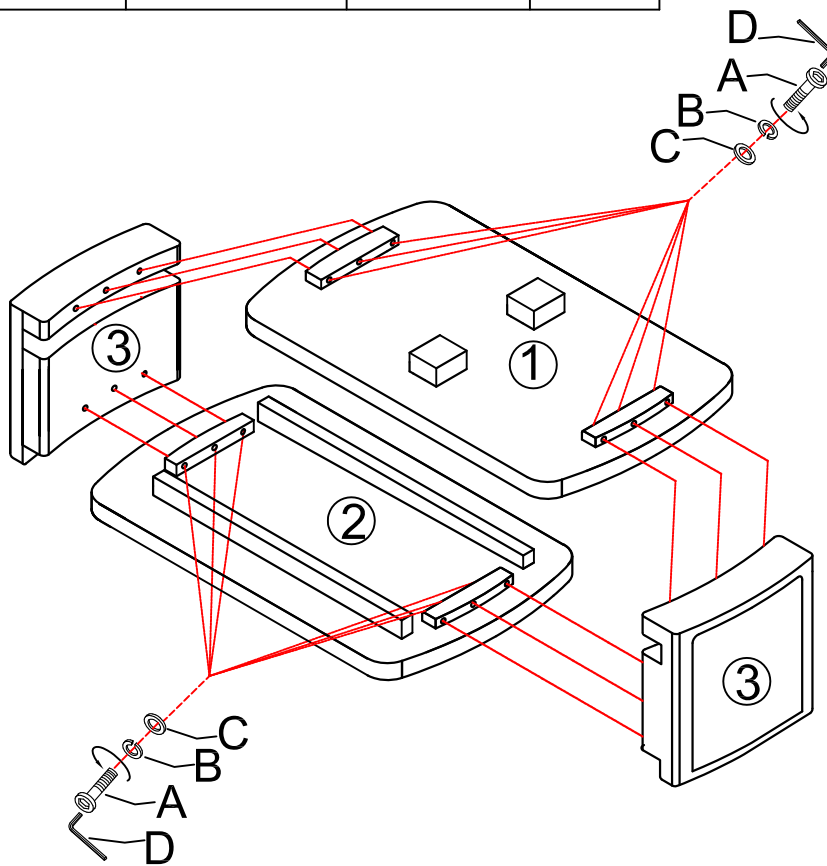

ASSEMBLY INSTRUCTION

ITEM: 6950-80410-80 Rectangle Cocktail Table

Thank you for purchasing this quality product. Be sure to unpack carefully looking for small parts which may have come loose during shipment.

Read all instruction and study the drawing carefully before starting the assembly process.

HARDWARE PACK				
NO.	DRAWING	DESCRIPTION	SIZE	Q'TY
A		Bolt	5/16"	12 PCS
B		Lock Washer	5/16"	12 PCS
C		Flat Washer	5/16"	12 PCS
D		Allen Wrench	73*29*5mm	1 PC

PARTS LIST			
NO.	DRAWING	DESCRIPTION	Q'TY
1		Bottom Panel	1 PC
2		Top Panel	1 PC
3		Leg Base	2 PCS

Adjust leveler if needed to level table on uneven floor.