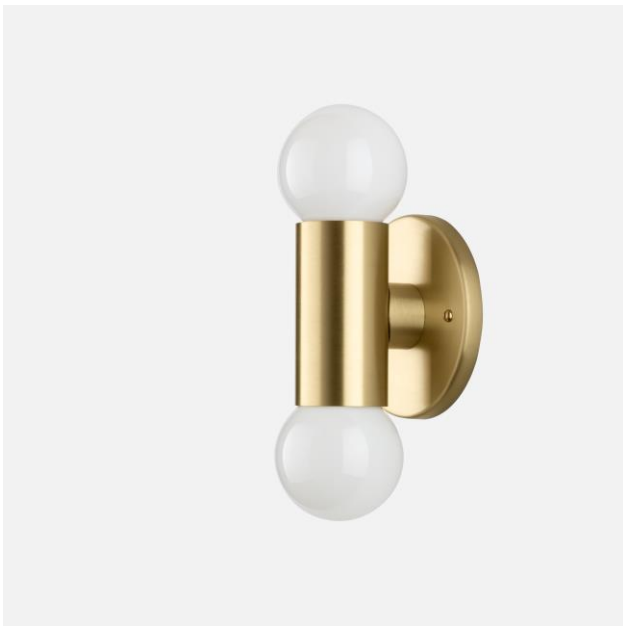

SCHOOLHOUSE

Cylinder Double Sconce

Application: Wall Sconce

Product Origin: Processed and assembled in Portland, Oregon using ethically-sourced domestic and global components.

UL Listed: Yes

Max Wattage: 2 Sockets - 60 W each

Voltage: 120/220 V

Location Rating: Damp

Dimensions:

Diameter: 5"

Projection: 3.5"

Materials: Brass or Steel (Colors)

Details: G25 bulb recommended. For wall clearance bulb must be 3.25" maximum width.

One year guarantee

White
(WT)

Black
(BK)

Butterscotch
(BU)

Natural Brass
(NB)

Polished Nickel
(PN)