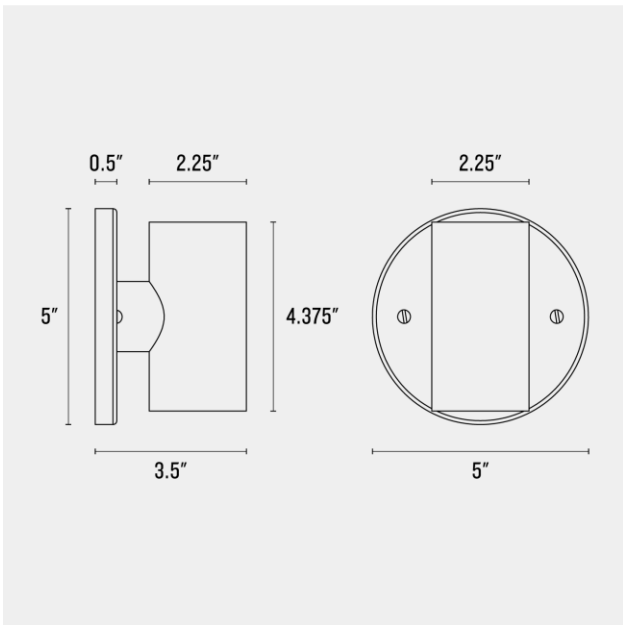

SCHOOLHOUSE

Cylinder Double Sconce

Application: Wall Sconce

Product Origin: Processed and assembled in Portland, Oregon using ethically-sourced domestic and global components.

UL Listed: Yes

Max Wattage: 2 Sockets - 60 W each

Voltage: 120/220 V

Location Rating: Damp

Dimensions:

Diameter: 5"

Projection: 3.5"

Materials: Brass or Steel (Colors)

Details: G25 bulb recommended. For wall clearance bulb must be 3.25" maximum width.

One year guarantee