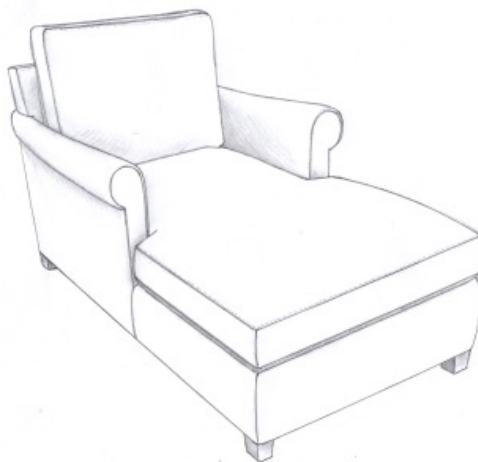

ECLECTIC.SPIRITED.WONDERFULLY COMFORTABLE.

FREYA • UPHOLSTERED • LOOSE PILLOW BACK

Shown in fabric 17546-43. Latte wood finish.

**Freya-006 Chair**  
**L38" D38" H36"**  
Seat Height 22"  
Seat Depth 23"  
Arm Height 26"  
Width Between Arms 24"

**Freya-005 Ottoman**  
**L29" D24" H18"**

**Freya-039 Chaise**  
**L37" D64" H35"**  
Seat Height 22"  
Seat Depth 50"  
Arm Height 26"  
Width Between Arms 24"

This is a suggested fabric application and wood finish. Fabrics shown are subject to change.  
Sizes and Dimensions will vary from piece to piece due to the individual hand craftsmanship used in every style we produce.  
All furniture style names are for internal reference only, not intended for commercial use.

<b>FREYA UPHOLSTERED CHAIR</b>			
	<b>-006 Chair</b>	<b>-005 Ottoman</b>	<b>-039 Chaise</b>
<b>Standard Features</b>			
Cloud Cushion	x	x	x
Sinuous Underconstruction	x	webbing	webbing
Wooden Leg Finish	x	x	x
<b>Options - See Price List for Prices</b>			
Luxe Cushion	No Charge	No Charge	No Charge
Cloud Plus Cushion	x	x	x
<b>Ordering Instructions</b>			
To Order, Please write the following	Freya-006	Freya-005	Freya-039