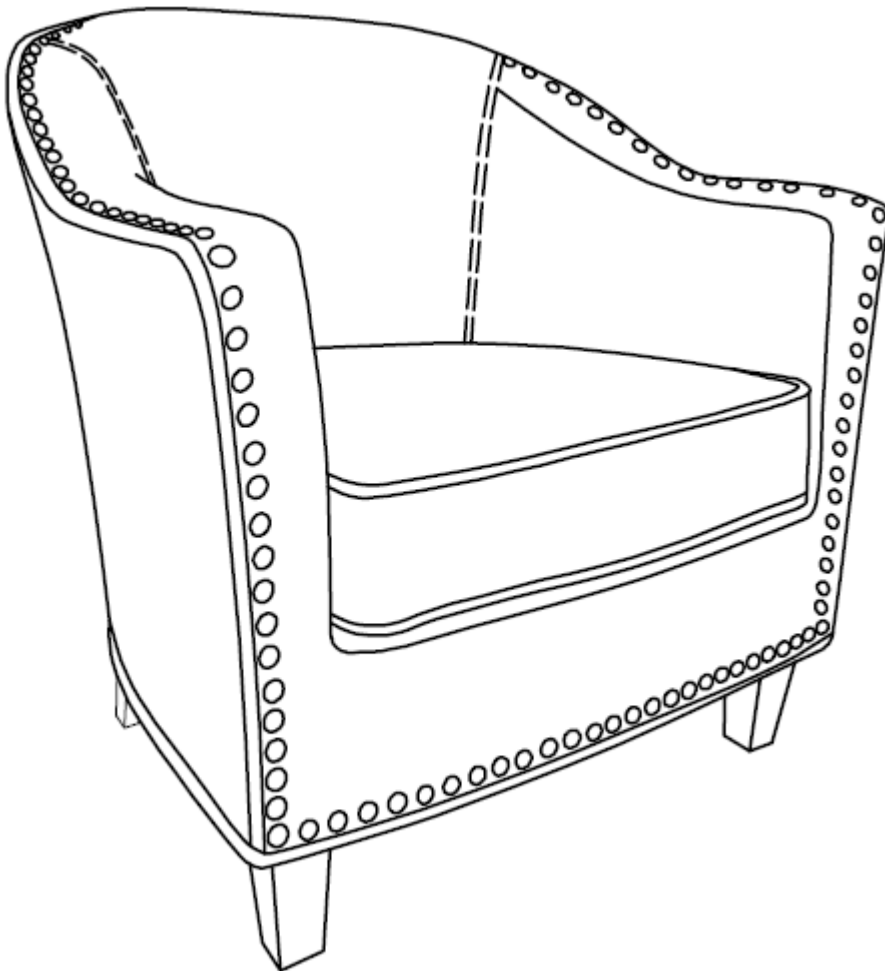

SIMPLiHOME[™]
— LIFE BY DESIGN —

Wyndent Hall[™]
HOME DECOR

brooklyn + max[™]

KILDARE / ALBANY / CAMERON

TUB CHAIR

MODEL # AXCTUB-004-RRD

Questions, problems, assembly help, missing parts?

No need to return the product, we will gladly help and ship your replacement parts free of charge