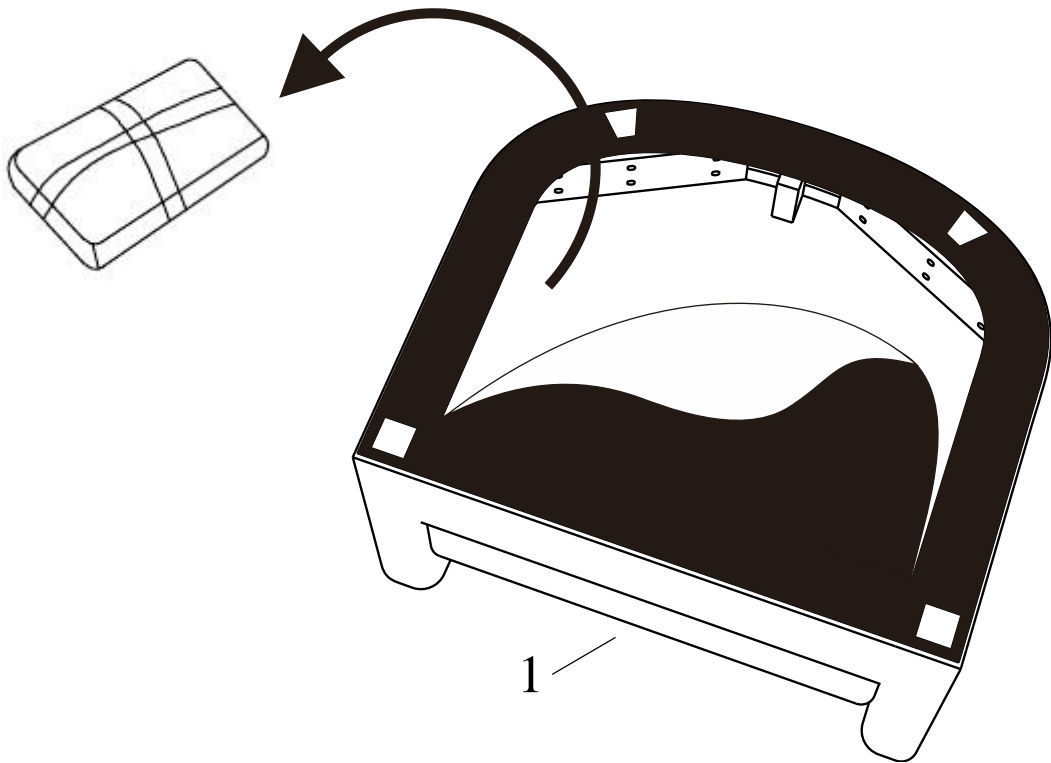

ASSEMBLY

STEP 1

Place the Chair (A) on its back on a flat smooth surface.
Remove the Legs (B and C) and hardware package from inside the fabric of the bottom of the Chair (A).