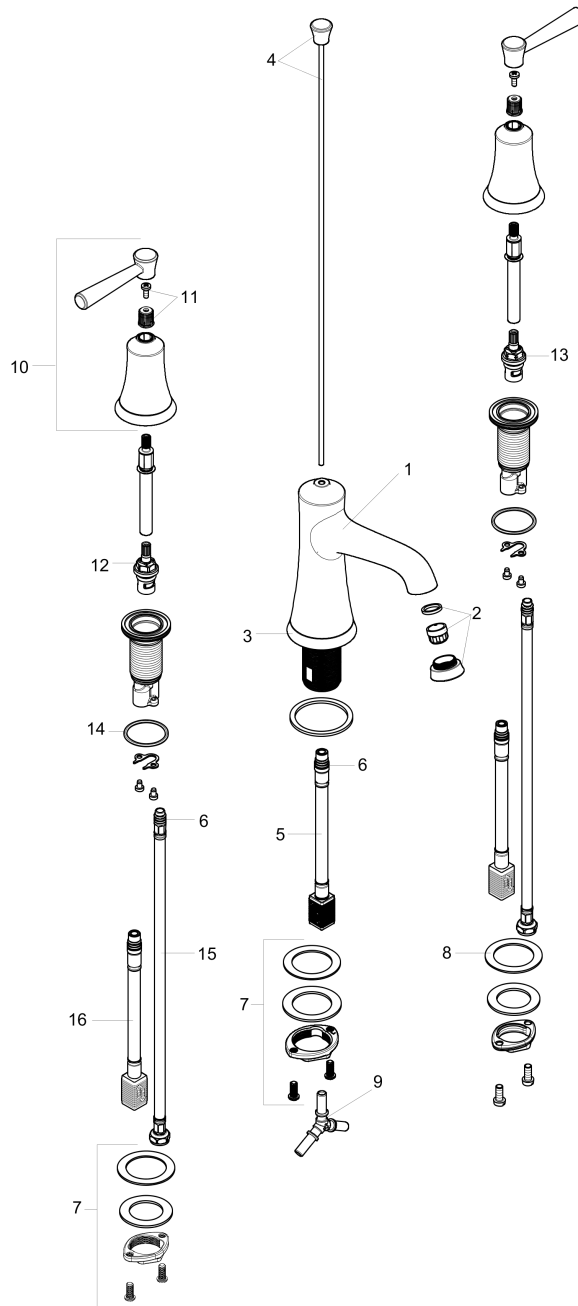

Joleena
Widespread Faucet 100 with Pop-Up Drain, 1.2 GPM
 Finishes : **brushed nickel** Part no. : **04774820**

Description

Features

- Aerated spray
- Flow: 1.2 GPM (4.5 L/Min)
- 90° ceramic valves
- Includes pop-up drain

Item details

List Price \$ 503.00

Technology

Compliance

Product image

Scale drawing

Joleena
Widespread Faucet 100 with Pop-Up Drain, 1.2 GPM
 Finishes : **brushed nickel** Part no. : **04774820**

Exploded drawing

Year of production: >01/20

Joleena**Widespread Faucet 100 with Pop-Up Drain, 1.2 GPM**Finishes : **brushed nickel** Part no. : **04774820****Spare parts list**

Year of production: >01/20

Pos.	Description	Part no.	Price	PU
1	spout cpl.	93555820	-	1
2	aerator M24x1 (4,5 l/min)	93531821	-	1
3	escutcheon	93530820	-	1
4	pop up rod	93554820	-	1
5	connection hose 200 mm M10x1	92913000	-	1
6	O-ring 8x1,75	97827000	-	1
7	fixing set (Ø 28)	92909000	-	1
8	lever collar	97548000	-	1
9	hose connection angel	92905000	-	1
10	handle	93553820	-	1
11	handle fixing set	98932000	-	1
12	shut off unit right closing	98817001	-	1
13	shut off unit left closing	95366001	-	1
14	O-ring 33x2,5	92907000	-	1
15	connection hose 18½" M8x0,75 3/8"	96321001	-	1
16	connection hose 400 mm M10x1	92914000	-	1
a	pop up waste	88509820	-	1