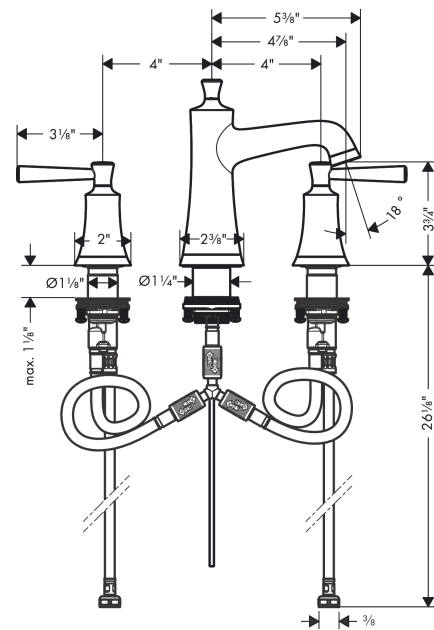

Joleena
Widespread Faucet 100 with Pop-Up Drain, 1.2 GPM
 Finishes : **brushed nickel** Part no. : **04774820**

Description

Features

- Aerated spray
- Flow: 1.2 GPM (4.5 L/Min)
- 90° ceramic valves
- Includes pop-up drain

Item details

List Price \$ 503.00

Technology

Compliance

Product image

Scale drawing

Joleena
Widespread Faucet 100 with Pop-Up Drain, 1.2 GPM
 Finishes : **brushed nickel** Part no. : **04774820**

Exploded drawing

Year of production: >01/20

Joleena**Widespread Faucet 100 with Pop-Up Drain, 1.2 GPM**Finishes : **brushed nickel** Part no. : **04774820****Spare parts list**

Year of production: >01/20

Pos.	Description	Part no.	Price	PU
1	spout cpl.	93555820	-	1
2	aerator M24x1 (4,5 l/min)	93531821	-	1
3	escutcheon	93530820	-	1
4	pop up rod	93554820	-	1
5	connection hose 200 mm M10x1	92913000	-	1
6	O-ring 8x1,75	97827000	-	1
7	fixing set (Ø 28)	92909000	-	1
8	lever collar	97548000	-	1
9	hose connection angel	92905000	-	1
10	handle	93553820	-	1
11	handle fixing set	98932000	-	1
12	shut off unit right closing	98817001	-	1
13	shut off unit left closing	95366001	-	1
14	O-ring 33x2,5	92907000	-	1
15	connection hose 18½" M8x0,75 3/8"	96321001	-	1
16	connection hose 400 mm M10x1	92914000	-	1
a	pop up waste	88509820	-	1