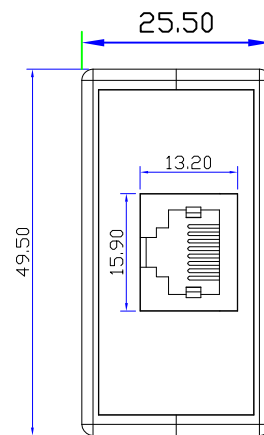

EXT-AV

	RJ45	Pinout
1	Orange/White	-R
2	Orange	+R
3	Green/White	-W
4	Blue	N/A
5	Blue/White	N/A
6	Green	+W
7	Brown/White	-Y
8	Brown	+Y

LINK
B R A N D

WWW.MSTRBRAND.COM

MSTR
B R A N D
COMPANY