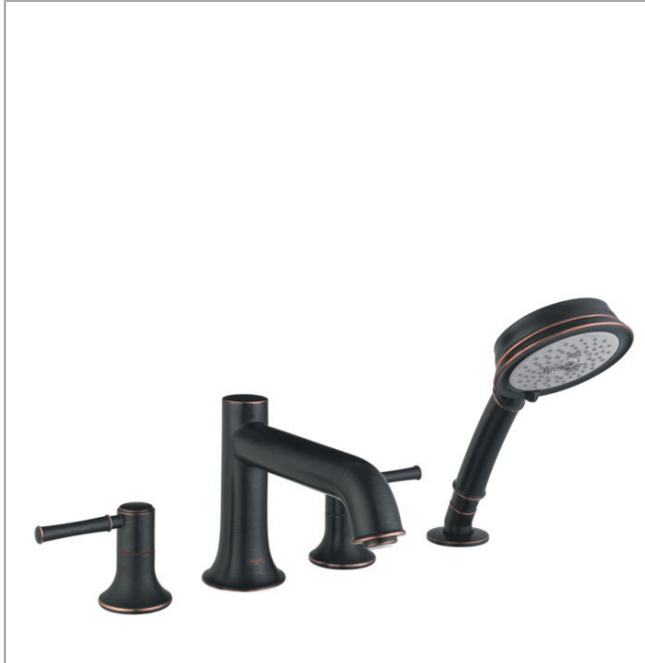

Talis C
4-Hole Roman Tub Set Trim with 1.8 GPM Handshower
Finishes : **rubbed bronze** Part no. : **14315921**

Description

Features

- Flow: 5.15 GPM (19.5 L/Min)
- 90° ceramic valves
- Integrated double backflow prevention

Item details

List Price $ 986.00

Technology

Compliance

Product image