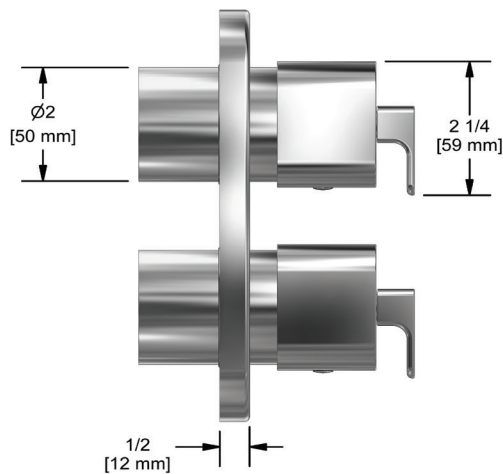

For warranty or additional information, contact:

U.S.A.
houseofrohl.com/support
1-800-777-9762

QUEBEC / MARITIMES / WESTERN CANADA
QUÉBEC / MARITIMES / OUEST CANADIEN
QUEBEC / MARITIMOS / CANADA OCCIDENTAL
houseofrohl.ca/support
1-866-473-8442

ONTARIO
houseofrohl.ca/support
1-800-287-5354