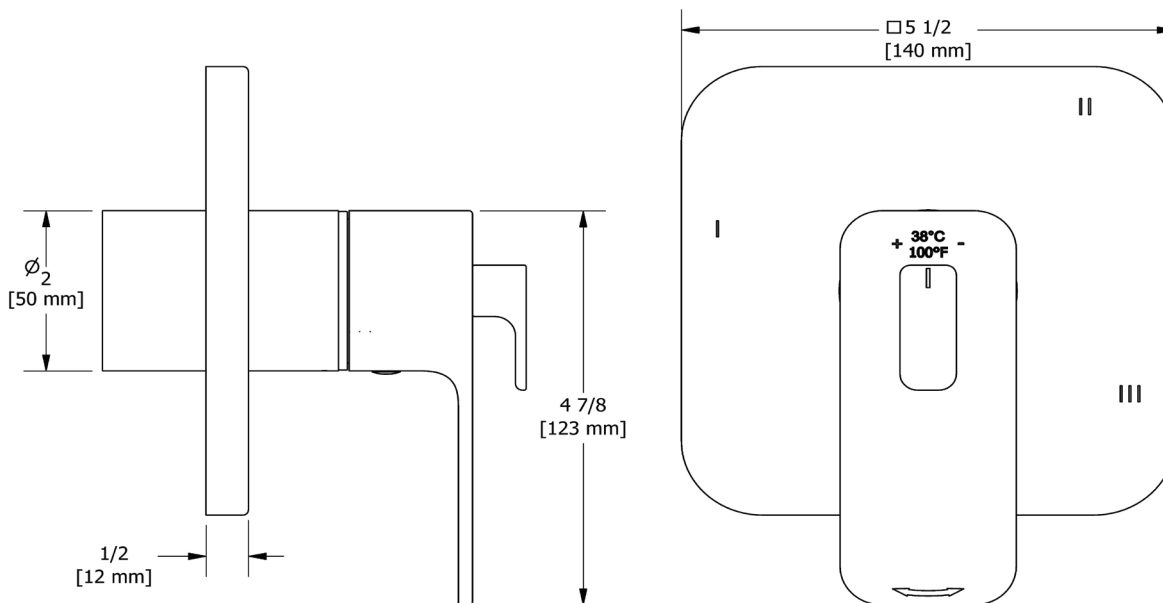

For warranty or additional information, contact:

U.S.A.
houseofrohl.com/support
1-800-777-9762

QUEBEC / MARITIMES / WESTERN CANADA
QUÉBEC / MARITIMES / OUEST CANADIEN
QUEBEC / MARITIMOS / CANADA OCCIDENTAL
houseofrohl.ca/support
1-866-473-8442

ONTARIO
houseofrohl.ca/support
1-800-287-5354