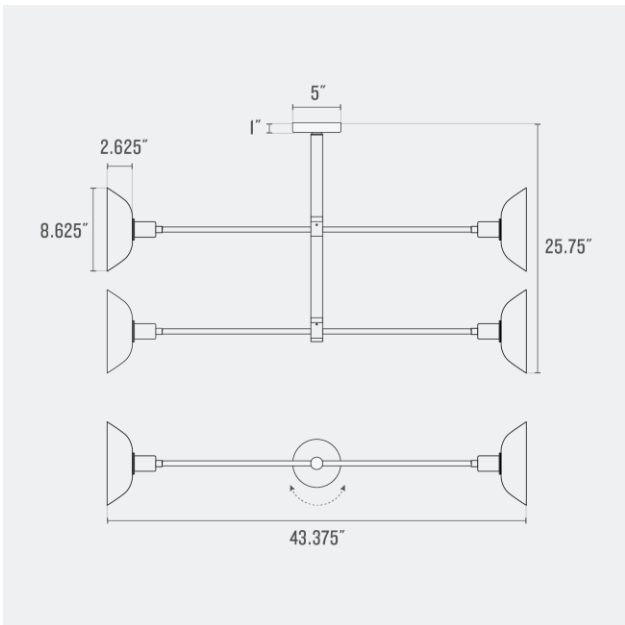

SCHOOLHOUSE

Gillespie 4 Surface Mount

Application: Surface Mount

Product Origin: Processed and assembled in Portland, Oregon using ethically-sourced domestic and global components.

UL Listed: Yes

Max Wattage: 60 W

Voltage: 120/220 V

Location Rating: Damp

Dimensions:

Overall: 25.75" H x 43.375" W X 8.625" D

Shade: 2.625" H X 8.625" W X 8.625" D

Canopy: 1" H X 5" W X 5" D

Materials: Brass / Glass

Details:

- Tiers rotate 330 degrees.
- Includes set screws to lock tiers in place.

One year guarantee

Finish Options

True Black
(TB)

Natural Brass
(NB)

Glass Options

Bronze
(BZ)

Clear Glass
(CL)