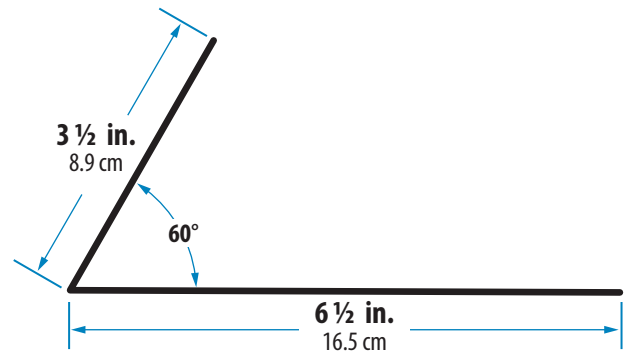

30 Gauge Galvanized Steel

1 Base Flashing • 1 - 32 in. (81.3 cm)

2 Top Flashing • 1 - 32 in. (81.3 cm)

3 Step Flashing • 12 - 8 in. (20.32 cm)

4 Counter Flashing • 4 - 32 in. (81.3 cm)

Black