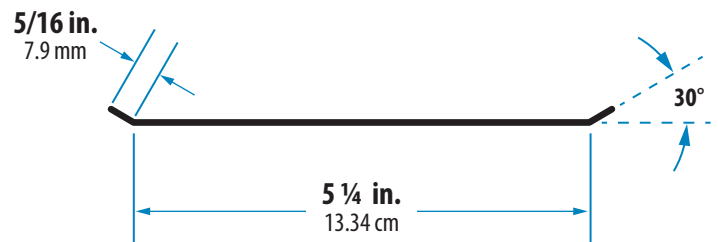

30 Gauge Galvanized Steel

1 Base Flashing • 1 - 32 in. (81.3 cm)

2 Top Flashing • 1 - 32 in. (81.3 cm)

3 Step Flashing • 12 - 8 in. (20.32 cm)

4 Counter Flashing • 4 - 32 in. (81.3 cm)

Black