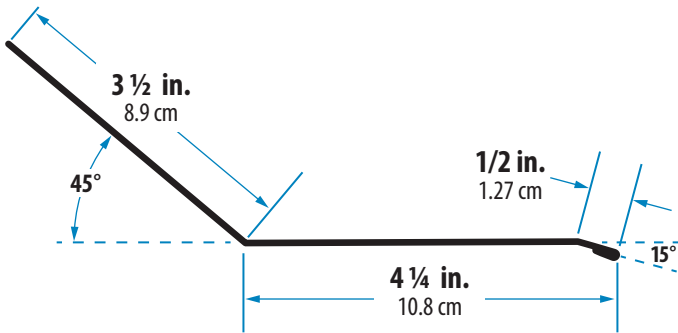

30 Gauge Galvanized Steel

1 Base Flashing • 1 - 32 in. (81.3 cm)

2 Top Flashing • 1 - 32 in. (81.3 cm)

3 Step Flashing • 12 - 8 in. (20.32 cm)

4 Counter Flashing • 4 - 32 in. (81.3 cm)

Black