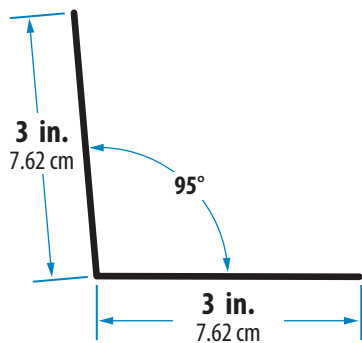

30 Gauge Galvanized Steel

1 Base Flashing • 1 - 32 in. (81.3 cm)

2 Top Flashing • 1 - 32 in. (81.3 cm)

3 Step Flashing • 12 - 8 in. (20.32 cm)

4 Counter Flashing • 4 - 32 in. (81.3 cm)

Black