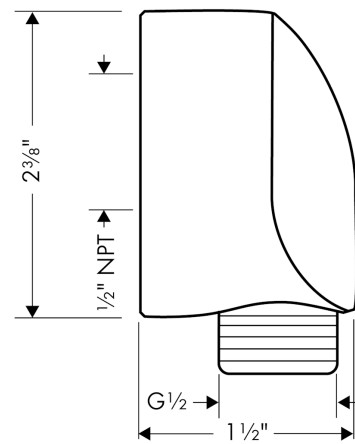

**FixFit**  
**Wall Outlet with Check Valves**  
 Finishes : **chrome** Part no. : **27458003**

**Description**

**Features**  
 · 1/2" NPT

**Item details**

List Price \$ 69.00

**Compliance**

**Product image**

**Scale drawing**

**FixFit**

**Wall Outlet with Check Valves**

Finishes : **chrome**    Part no. : **27458003**

**Exploded drawing**

Year of production: >03/07

**FixFit**

**Wall Outlet with Check Valves**

Finishes : **chrome**    Part no. : **27458003**

**Spare parts list**

Year of production: >**03/07**

Pos.	Description	Part no.	Price	PU
1	cover	97454000	-	1
2	connection angel	98531001	-	1
3	set of non return valves DW 15	94074000	-	1
4	support element	98557000	-	1