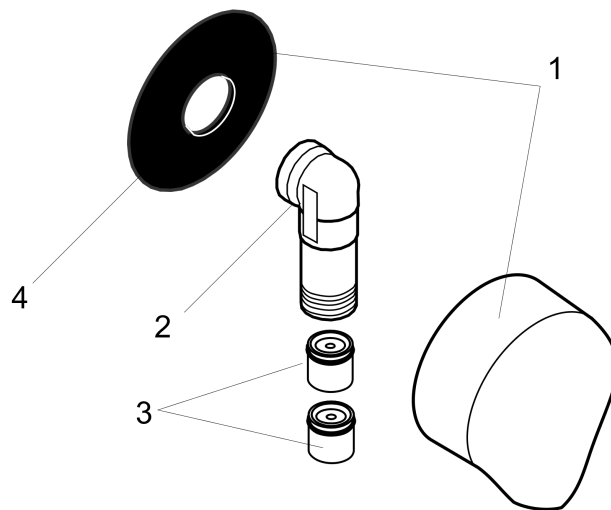

**Scale drawing**

**FixFit**

**Wall Outlet with Check Valves**

Finishes : **chrome**    Part no. : **27458003**

**Exploded drawing**

Year of production: >03/07

**FixFit**

**Wall Outlet with Check Valves**

Finishes : **chrome**    Part no. : **27458003**

**Spare parts list**

Year of production: >**03/07**

Pos.	Description	Part no.	Price	PU
1	cover	97454000	-	1
2	connection angel	98531001	-	1
3	set of non return valves DW 15	94074000	-	1
4	support element	98557000	-	1