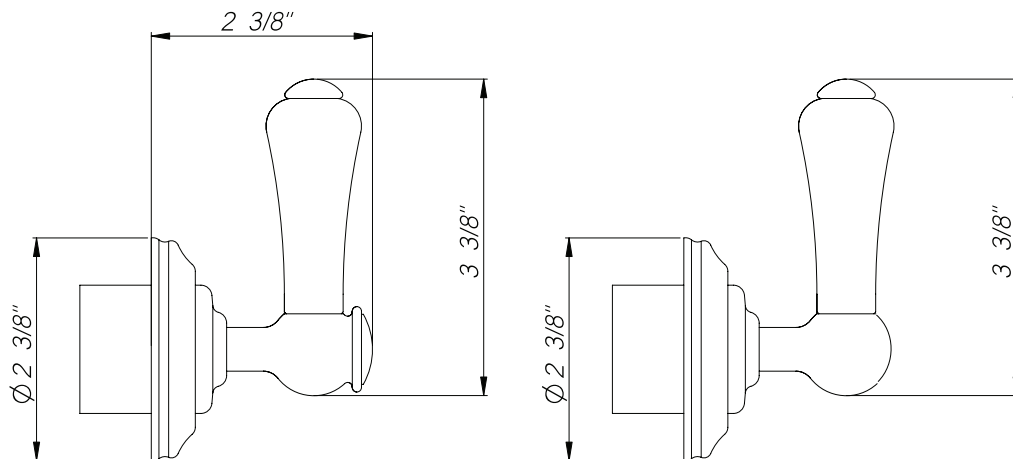

LSP

LS

For warranty or additional information, contact:

U.S.A.
houseofrohl.com/support
1-800-777-9762

QUEBEC / MARITIMES / WESTERN CANADA
QUÉBEC / MARITIMES / OUEST CANADIEN
QUEBEC / MARITIMOS / CANADA OCCIDENTAL
houseofrohl.ca/support
1-866-473-8442

ONTARIO
houseofrohl.ca/support
1-800-287-5354