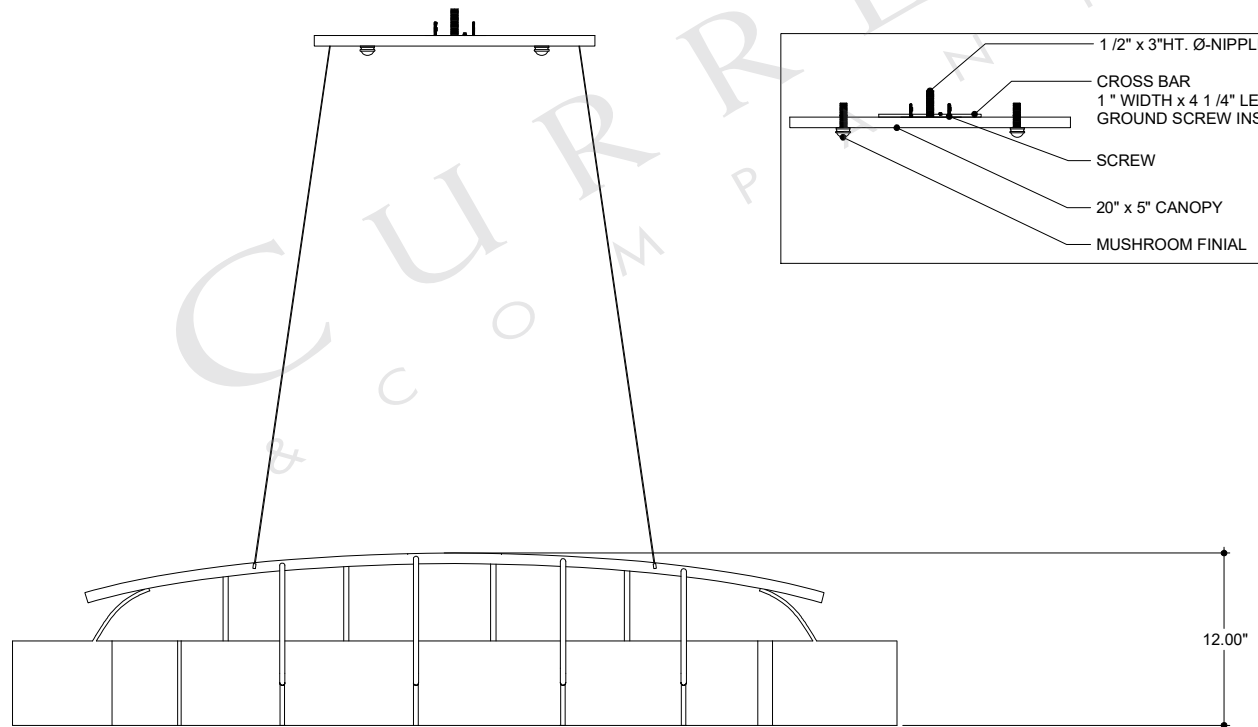

TOP VIEW

FRONT VIEW

- 1/2" x 3"HT. Ø-NIPPLE
- CROSS BAR  
1" WIDTH x 4 1/4" LENGTH  
GROUND SCREW INSERTED
- SCREW
- 20" x 5" CANOPY
- MUSHROOM FINIAL