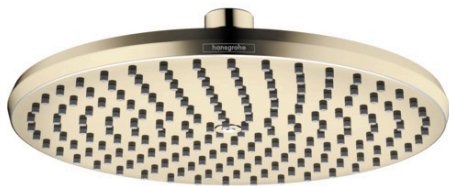

Locarno
Showerhead 240 1-Jet, 1.75 GPM
Finishes : **polished nickel**   Part no. : **04824830**

Description

Features

- Spray modes: PowderRain
- Fully-finished matching spray face
- overhead shower, Assembly instructions

Technology

Product image