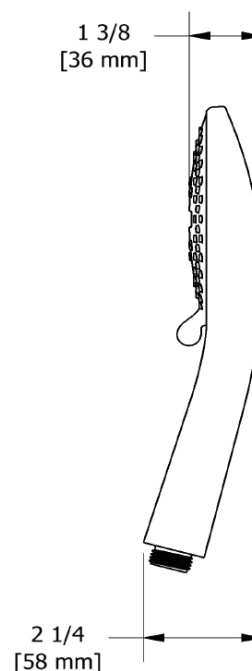

For warranty or additional information, contact:

US Customers

U.S.A.
houseofrohl.com/support
1-800-777-9762

QUEBEC / MARITIMES / WESTERN CANADA
QUÉBEC / MARITIMES / OUEST CANADIEN
QUEBEC / MARITIMOS / CANADA OCCIDENTAL
houseofrohl.ca/support
1-866-473-8442

Canadian Customers

ONTARIO
houseofrohl.ca/support
1-800-287-5354