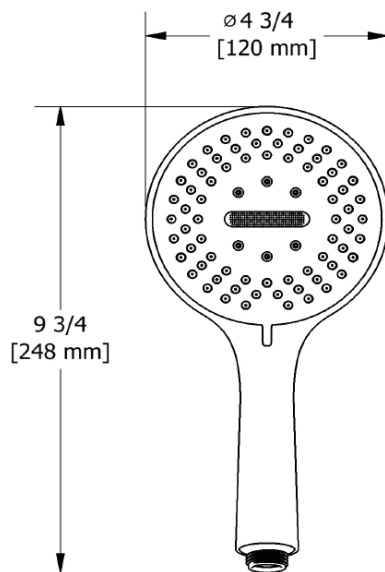

For warranty or additional information, contact:

US Customers

U.S.A.
houseofrohl.com/support
1-800-777-9762

QUEBEC / MARITIMES / WESTERN CANADA
QUÉBEC / MARITIMES / OUEST CANADIEN
QUEBEC / MARITIMOS / CANADA OCCIDENTAL
houseofrohl.ca/support
1-866-473-8442

Canadian Customers

ONTARIO
houseofrohl.ca/support
1-800-287-5354