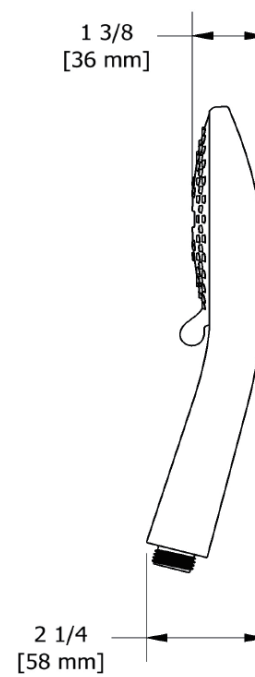

For warranty or additional information, contact:

US Customers

U.S.A.
houseofrohl.com/support
1-800-777-9762

QUEBEC / MARITIMES / WESTERN CANADA
QUÉBEC / MARITIMES / OUEST CANADIEN
QUEBEC / MARITIMOS / CANADA OCCIDENTAL
houseofrohl.ca/support
1-866-473-8442

Canadian Customers

ONTARIO
houseofrohl.ca/support
1-800-287-5354