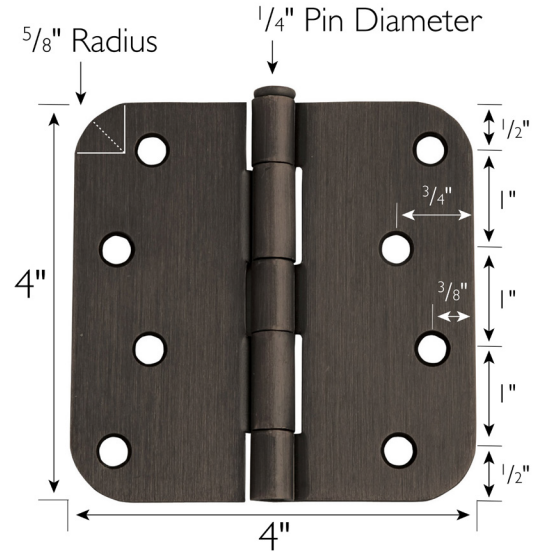

8-Hole 4" x 4", 5/8" Radius Door Hinge 12-Pack
Oil Rubbed Bronze

SPECIFICATIONS

MATERIAL CONSTRUCTION:	Steel
MOUNTING HARDWARE INCLUDED:	#9 x 3/4" screws x 8
TOOLS NEEDED FOR INSTALLATION:	Screwdriver
ASSEMBLED DIMENSIONS:	4" H x 4" L x 0.13" W
ASSEMBLED WEIGHT:	6.4 lbs
CORNER RADIUS:	5/8"
HINGE TYPE:	Butt Hinge