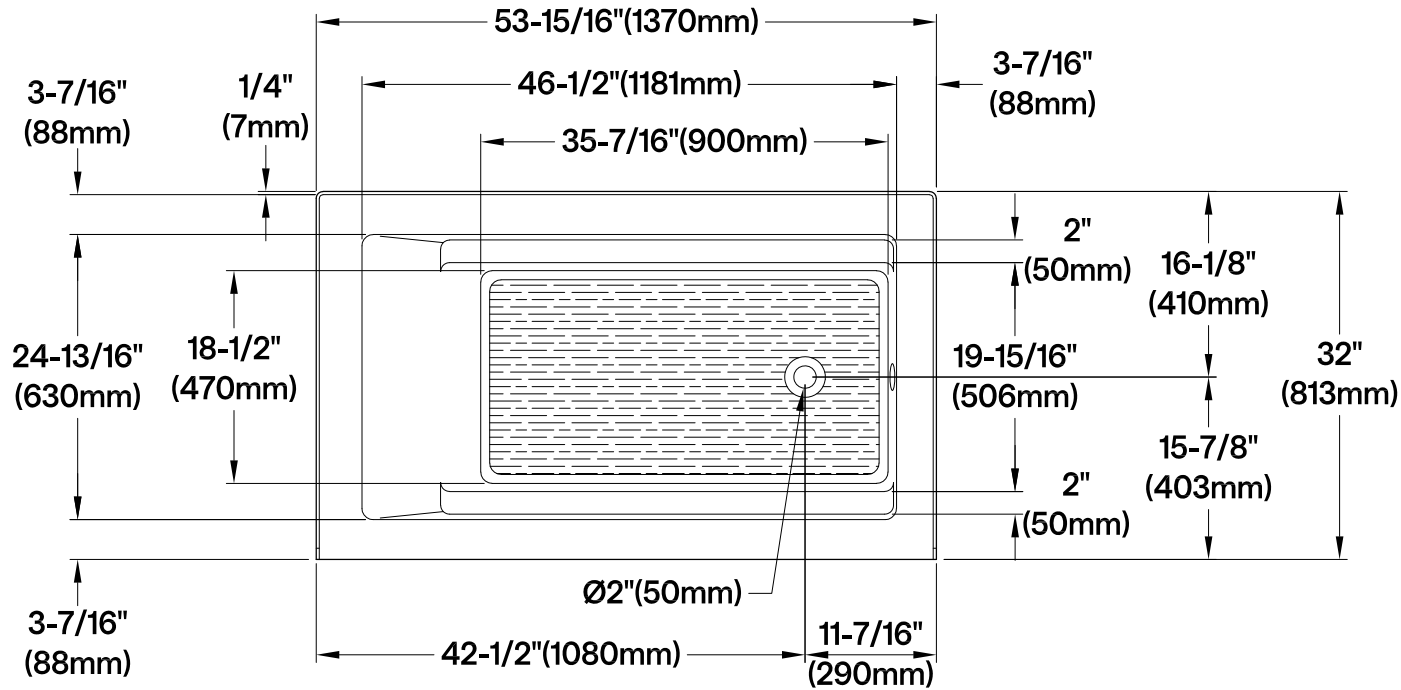

VTAM5432R22D

54" Acrylic Anti-Skid Alcove Tub with Right Hand Drain Hole

M10 x 60 (2 pcs)
M10 x 45 (2 pcs)

Drain Hole Size (Scale 3:1)