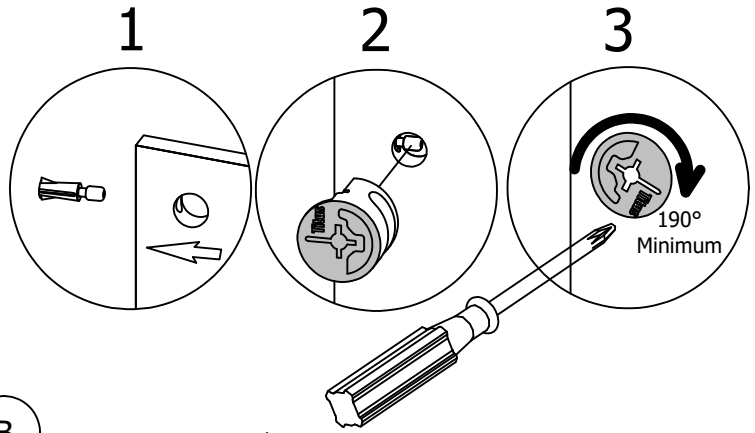

Have an assembly question or need a replacement part? Just call **1-800-950-4782**, we are here to help.

Scan QR Code to Watch Video on:

How to Tighten KD Cams

H181468US

[ 5 ]

Have an assembly question or need a replacement part? Just call **1-800-950-4782**, we are here to help.