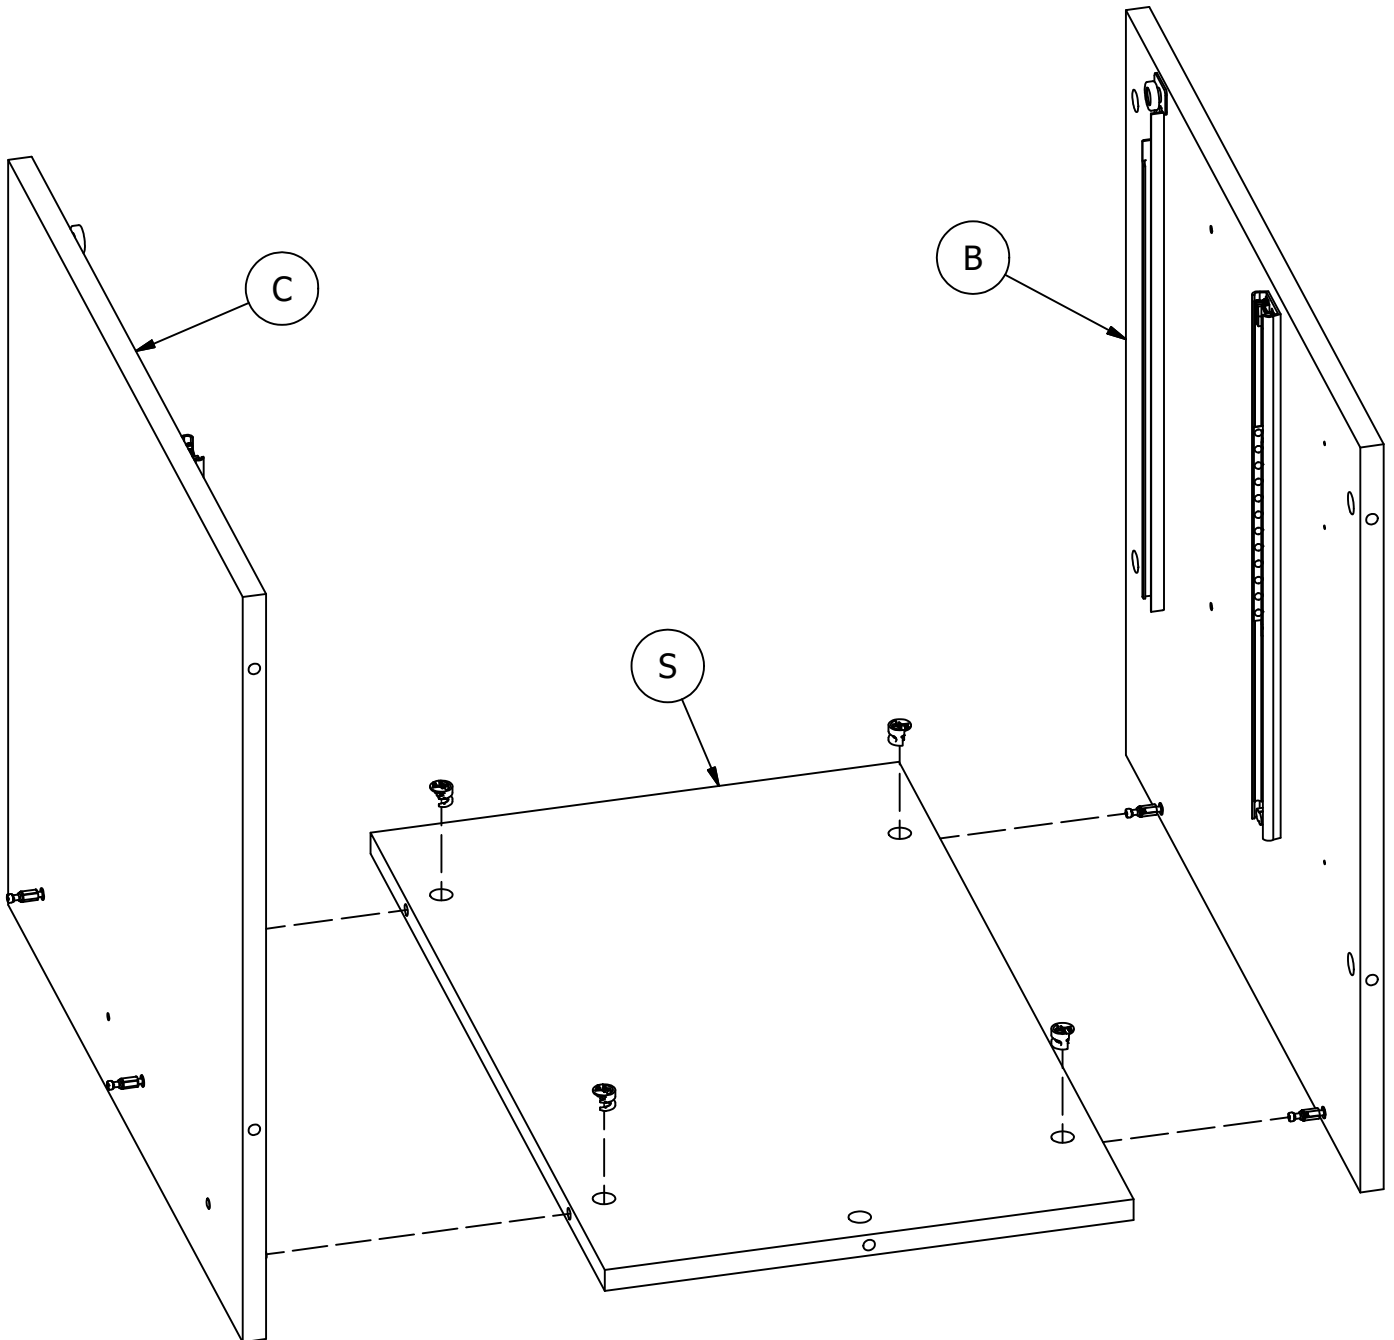

Have an assembly question or need a replacement part? Just call **1-800-950-4782**, we are here to help.