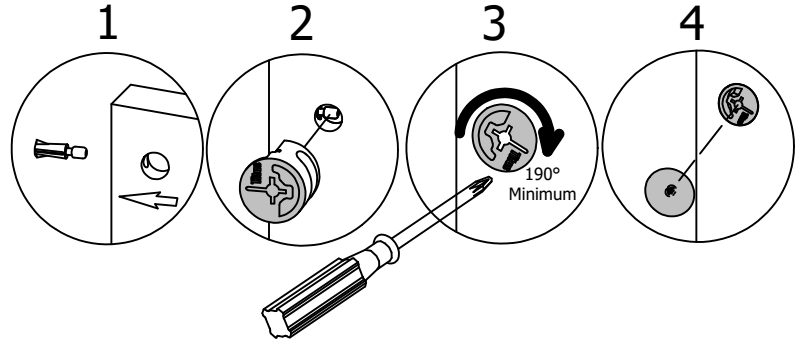

STEP 35

Assemble Panels

A189223F

Scan QR Code to Watch Video on:

How to Tighten KD Cams

H181468US

KD Cam3000

[9]

Cover Cap

[5]

Team Lift

Have an assembly question or need a replacement part? Just call **1-800-950-4782**, we are here to help.