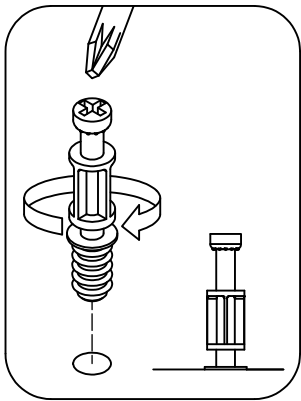

H195734  [ 2 ]  
M6.3 X 13MM

H72988  [ 2 ]

 [ 1 ]  
5mm Hole Plug

Q216346 [ 1 ]

16" Slide Mount

Orientation  
Orientación  
L'orientation

Flip panel over  
Voltear el panel  
Retournez le panneau

5mm Hole Plug