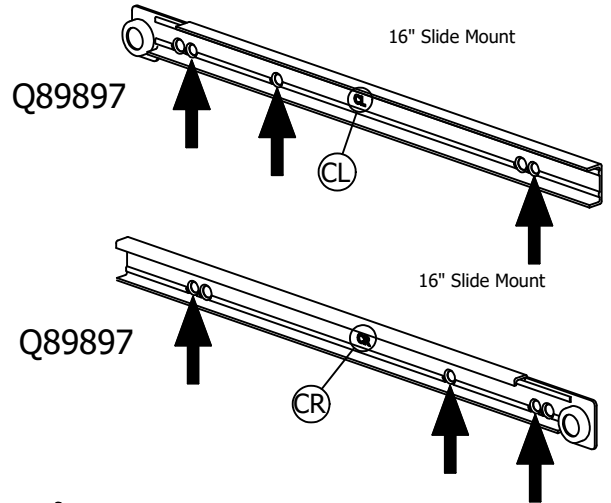

# Prepare Panels

A189223F

Scan QR Code to Watch Video on:

How to Separate and Install Drawer Slides

H28917 (Zinc) #6 x 1/2" [ 6 ]

H72988 KD Bolt [ 4 ]

Have an assembly question or need a replacement part? Just call **1-800-950-4782**, we are here to help.