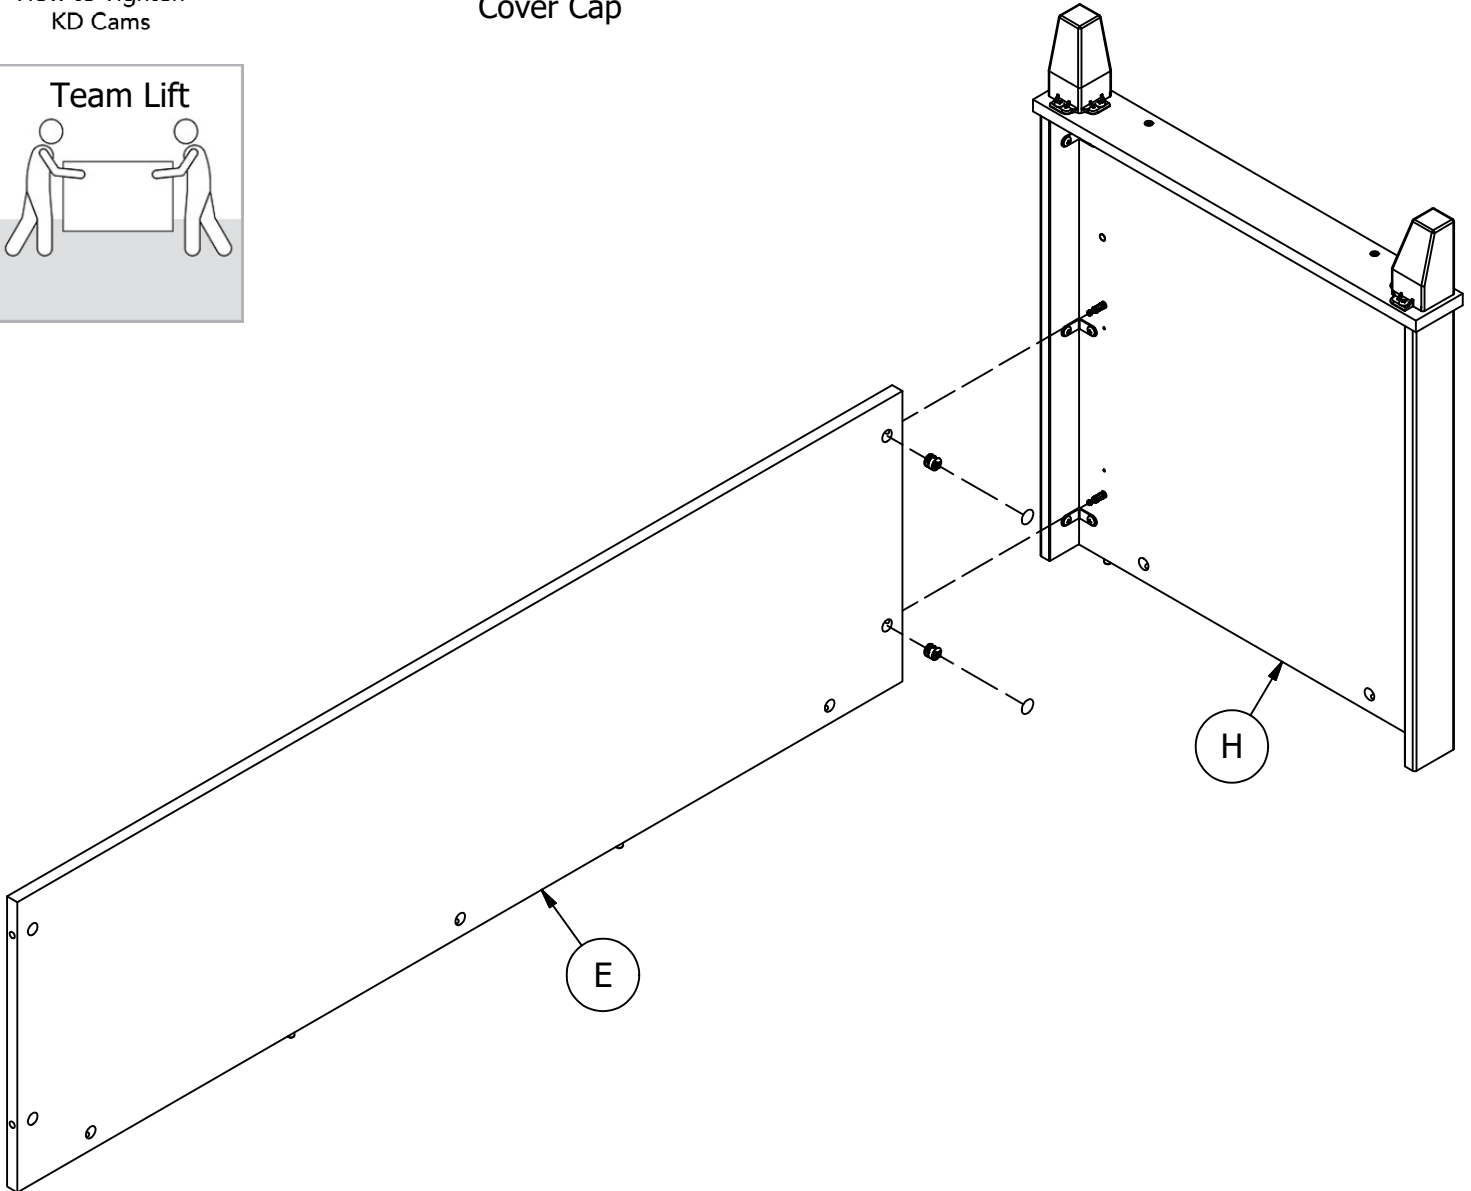

# Assemble Panels

A189223F

Scan QR Code to Watch Video on:

How to Tighten KD Cams

H181468US

[ 2 ]

[ 2 ]

Cover Cap