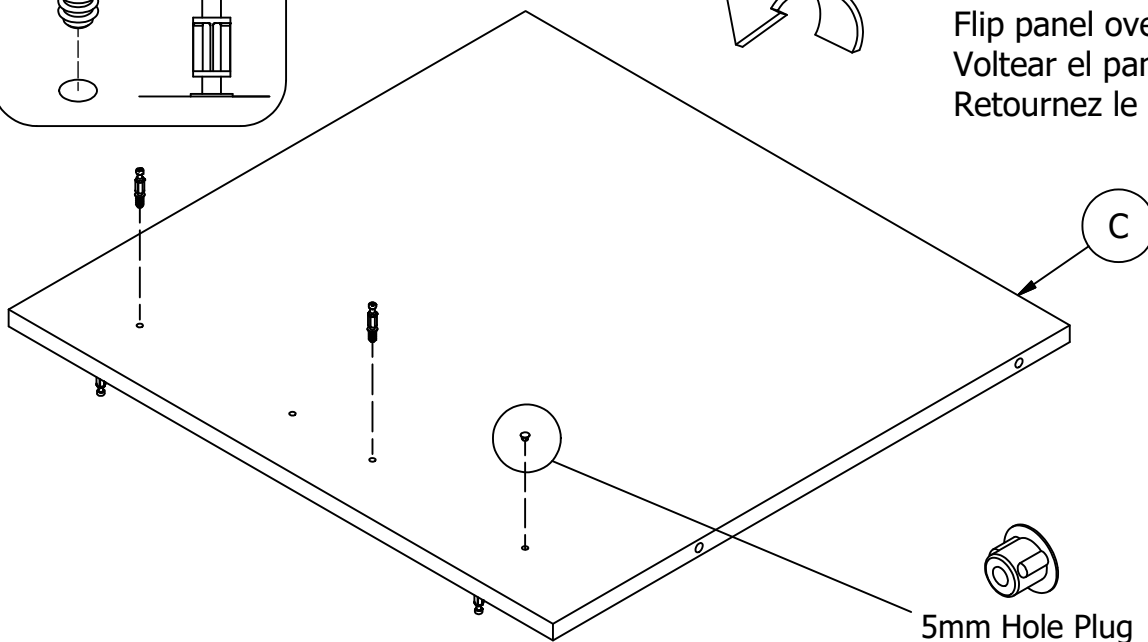

H195734  [ 2 ]  
M6.3 X 13MM

H72988  [ 2 ]

 [ 1 ]  
5mm Hole Plug

Q216346 [ 1 ]

16" Slide Mount

Orientation  
Orientación  
L'orientation

Flip panel over  
Voltear el panel  
Retournez le panneau

5mm Hole Plug