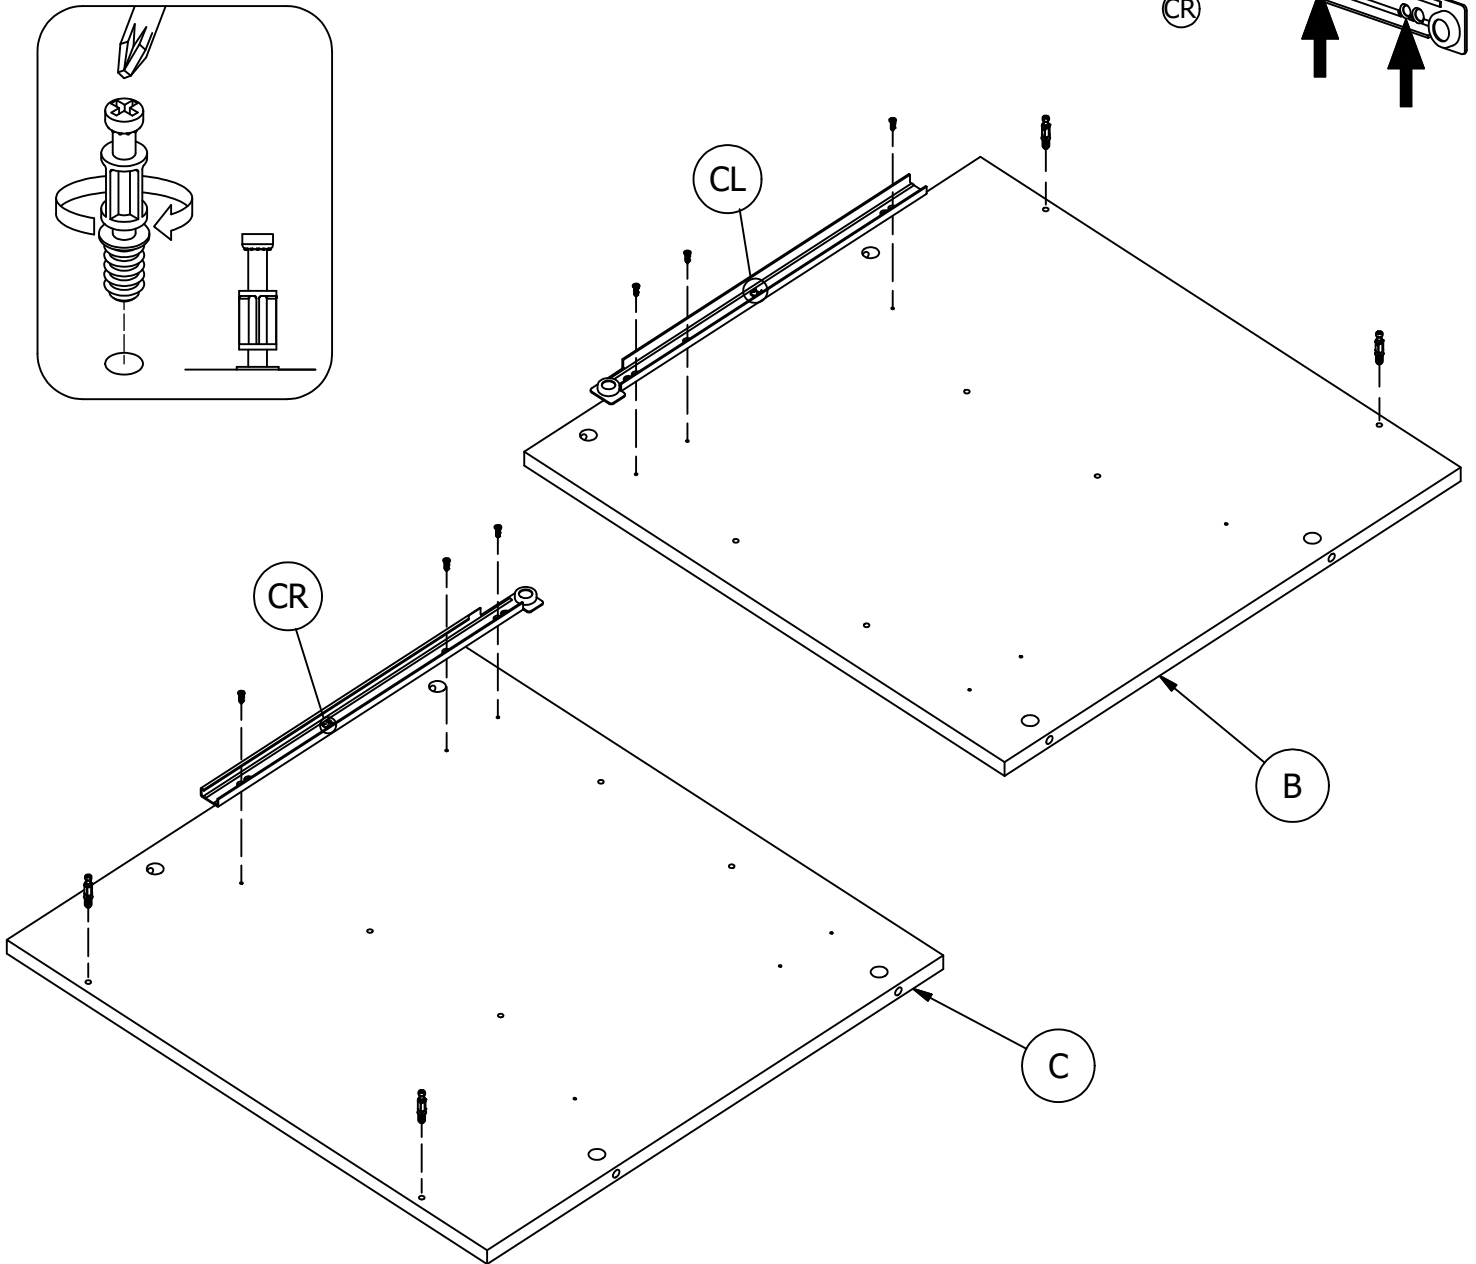

Scan QR Code to Watch Video on:

How to Separate and Install Drawer Slides

H28917 [6]
(Zinc) #6 x 1/2"

H72988 [4]
KD Bolt

Have an assembly question or need a replacement part? Just call **1-800-950-4782**, we are here to help.