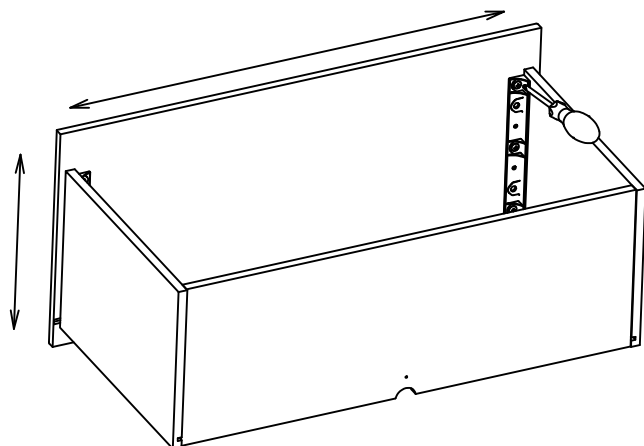

Scan QR Code to Watch Video on:

How to Adjust Drawer Fronts

DRAWER FRONT VIEW

REQUIRED TOOL: PHILLIPS SCREWDRIVER

HERRAMIENTA REQUERIDA: DESTORNILLADOR PHILLIPS  
 OUTIL REQUIS: TOURNEVIS CRUCIFORME

1. LOOSEN SCREWS.
2. ADJUST DRAWER FRONTS.
3. TIGHTEN SCREWS.