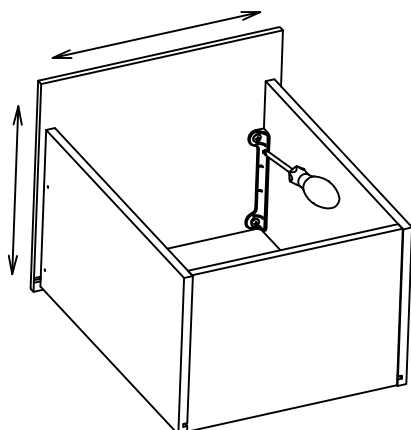

Scan QR Code to Watch Video on:

How to Adjust Drawer Fronts

DRAWER FRONT VIEW

REQUIRED TOOL: PHILLIPS SCREWDRIVER

HERRAMIENTA REQUERIDA: DESTORNILLADOR PHILLIPS  
 OUTIL REQUIS: TOURNEVIS CRUCIFORME

1. LOOSEN SCREWS.
2. ADJUST DRAWER FRONTS.
3. TIGHTEN SCREWS.