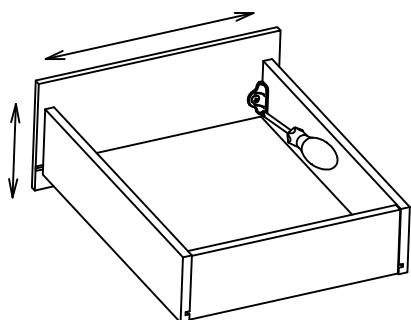

Scan QR Code to Watch Video on:

How to Adjust Drawer Fronts

DRAWER FRONT VIEW

REQUIRED TOOL: PHILLIPS SCREWDRIVER

HERRAMIENTA REQUERIDA: DESTORNILLADOR PHILLIPS  
 OUTIL REQUIS: TOURNEVIS CRUCIFORME

1. LOOSEN SCREWS.
2. ADJUST DRAWER FRONTS.
3. TIGHTEN SCREWS.