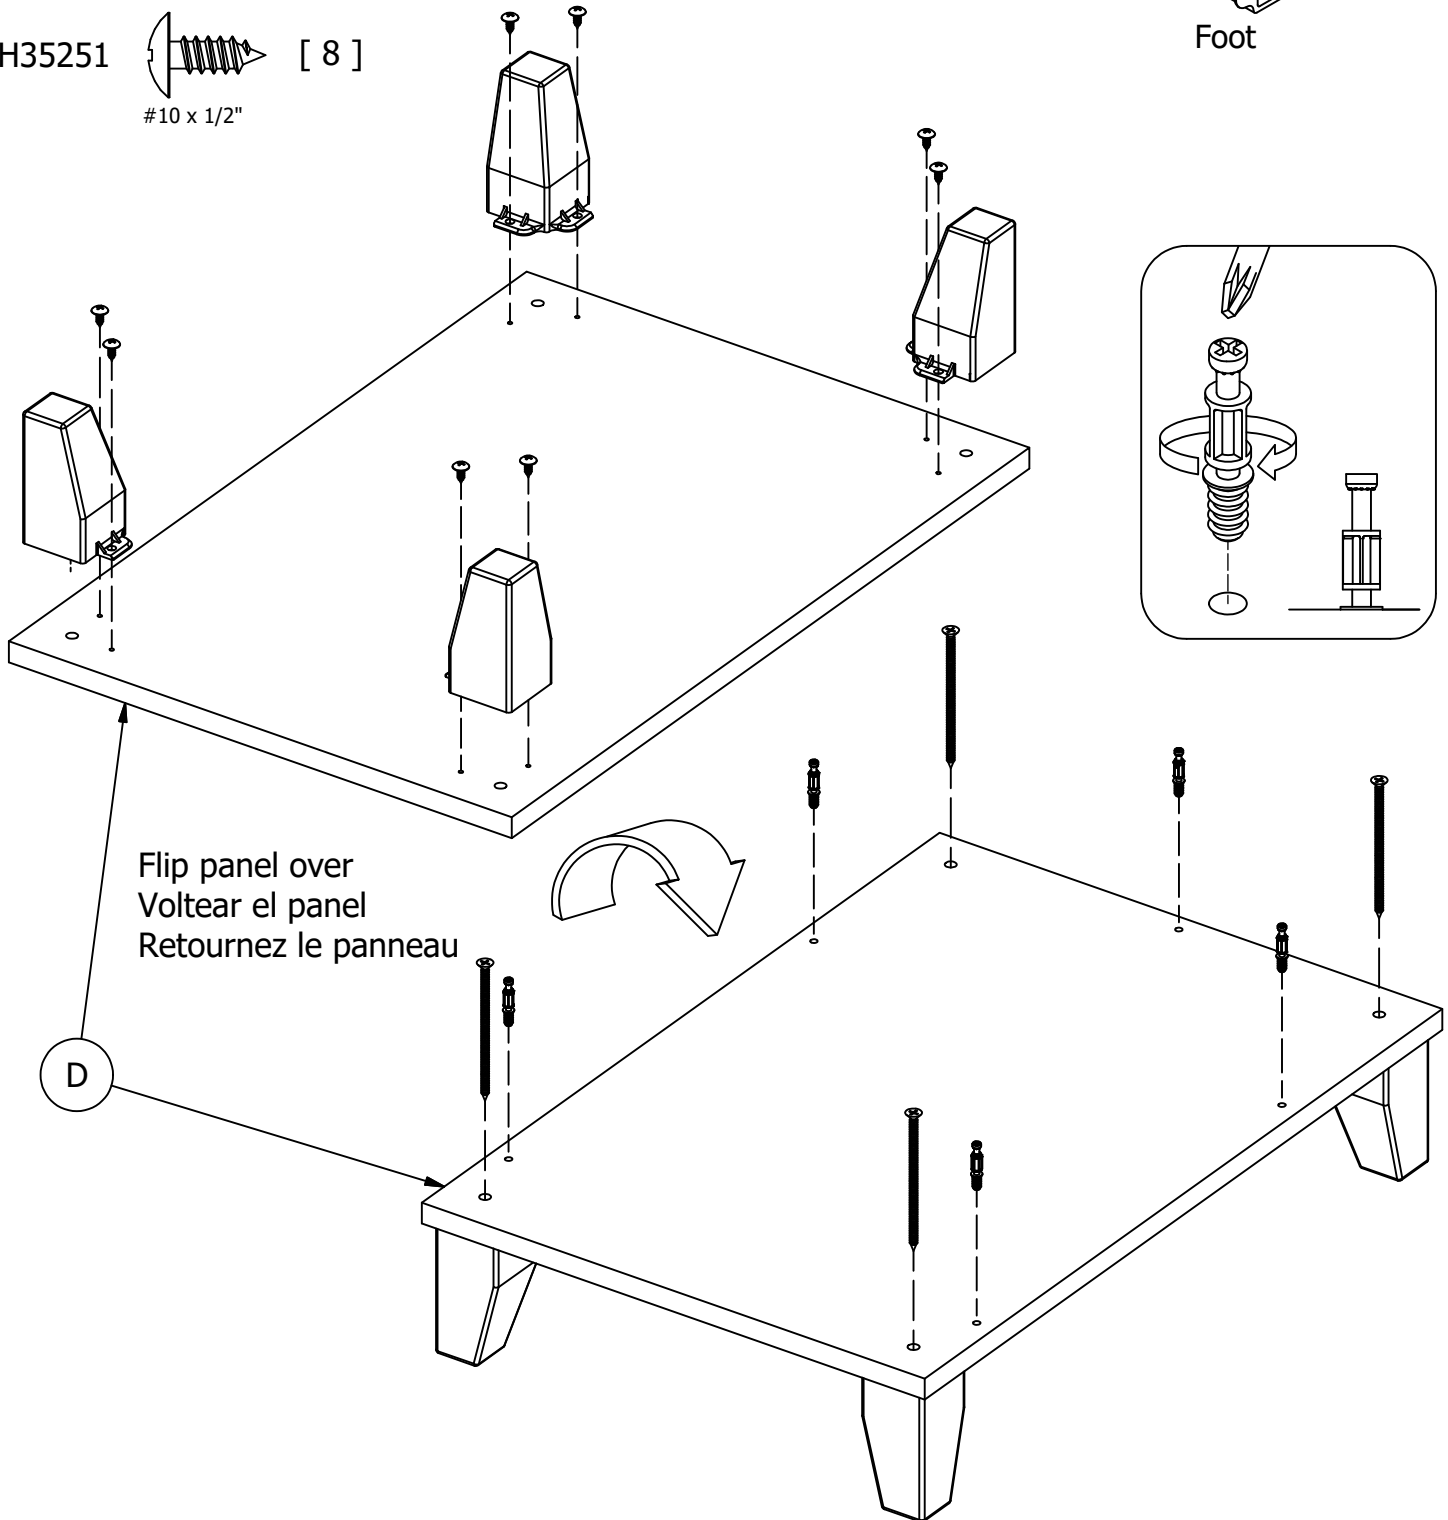

# Prepare Panel

A189223F

H143460  [ 4 ]  
#12 x 4"

H72988  [ 5 ]  
KD Bolt

H35251  [ 8 ]  
#10 x 1/2"

 [ 4 ]  
Foot

Flip panel over  
Voltear el panel  
Retournez le panneau

D