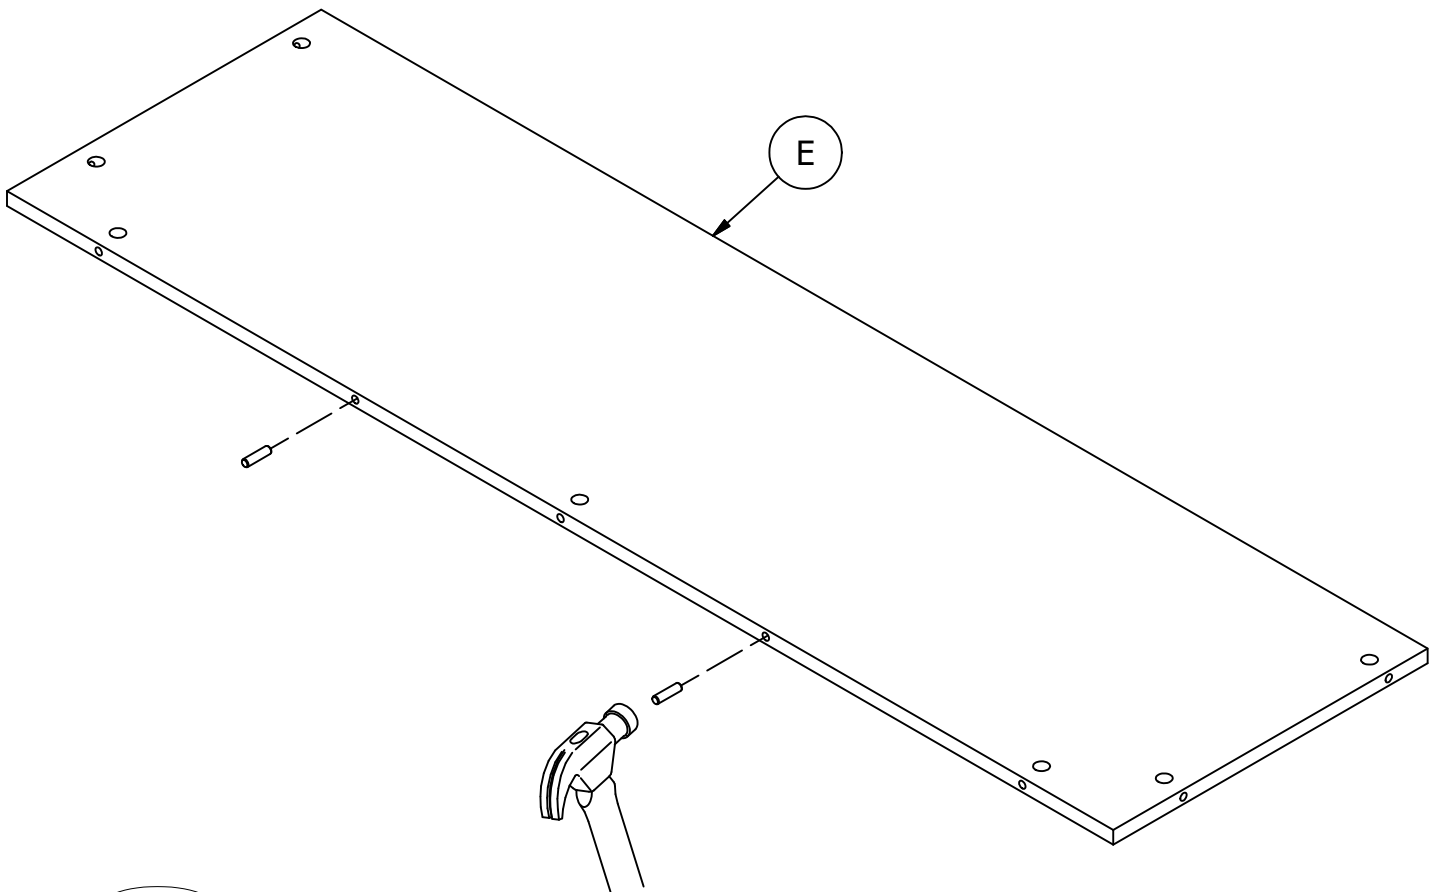

Have an assembly question or need a replacement part? Just call  
**1-800-950-4782**, we are here to help.

H38169

[ 2 ]

Wood Dowel 8 x 30

Safety glasses  
Gafas de seguridad  
Lunettes de protection

Have an assembly question or need a replacement part? Just call  
**1-800-950-4782**, we are here to help.