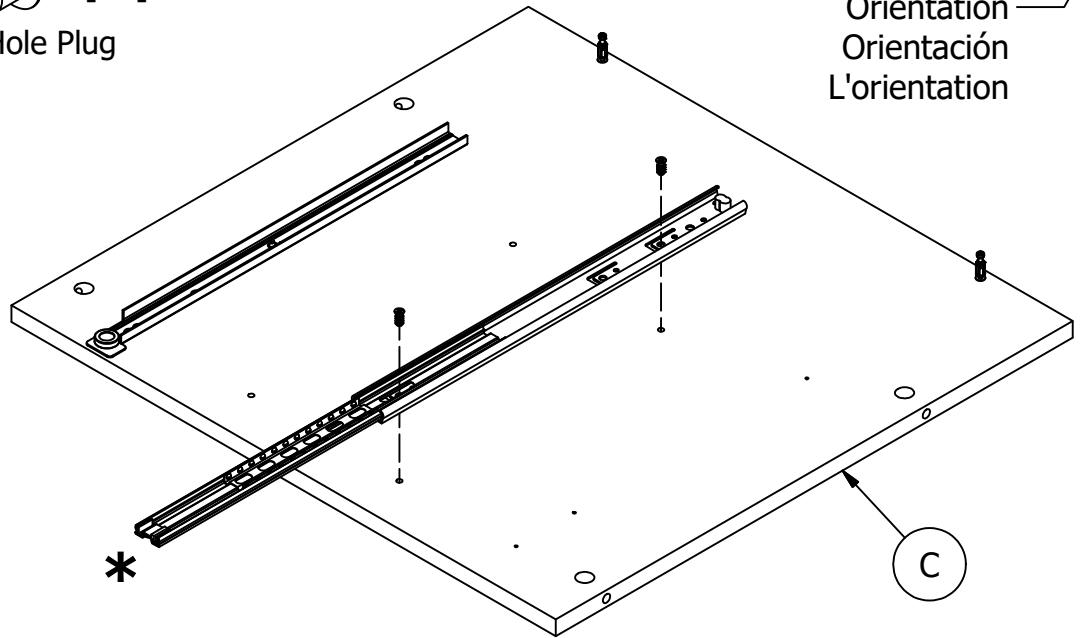

H195734  [ 2 ]  
M6.3 X 13MM

H72988  [ 2 ]

 [ 1 ]  
5mm Hole Plug

Q216346 [ 1 ]

16" Slide Mount

Orientation  
Orientación  
L'orientation

Flip panel over  
Voltear el panel  
Retournez le panneau

5mm Hole Plug