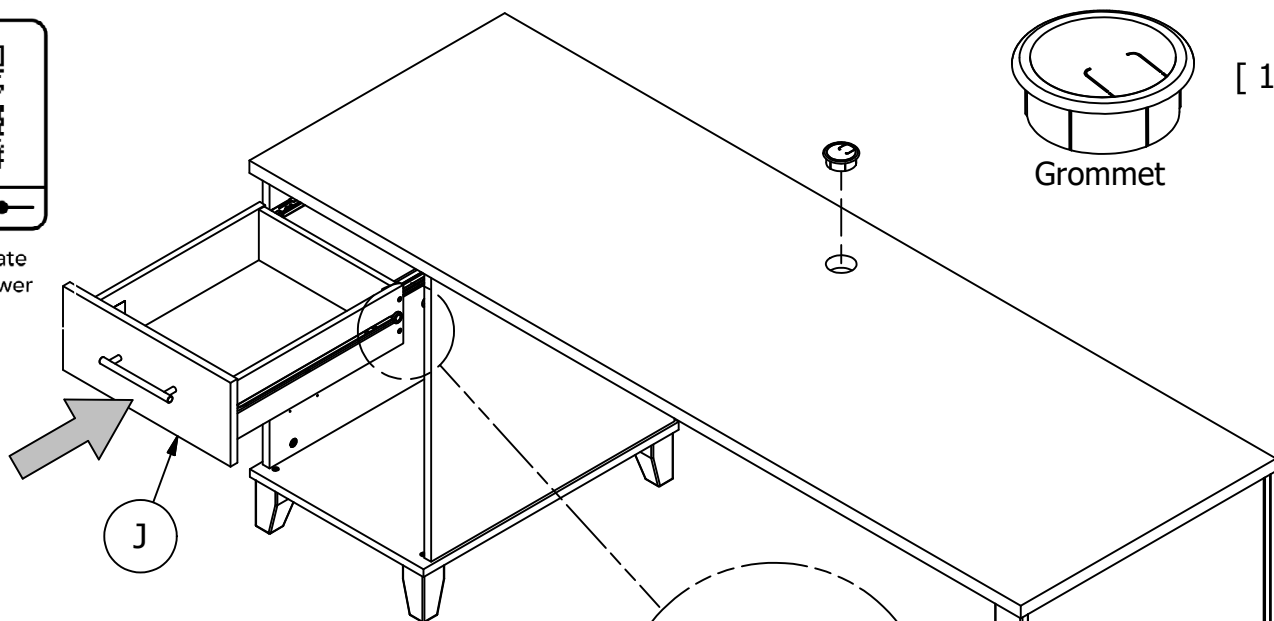

Scan QR Code to Watch Video on:

How to Separate and Install Drawer Slides

Have an assembly question or need a replacement part? Just call **1-800-950-4782**, we are here to help.