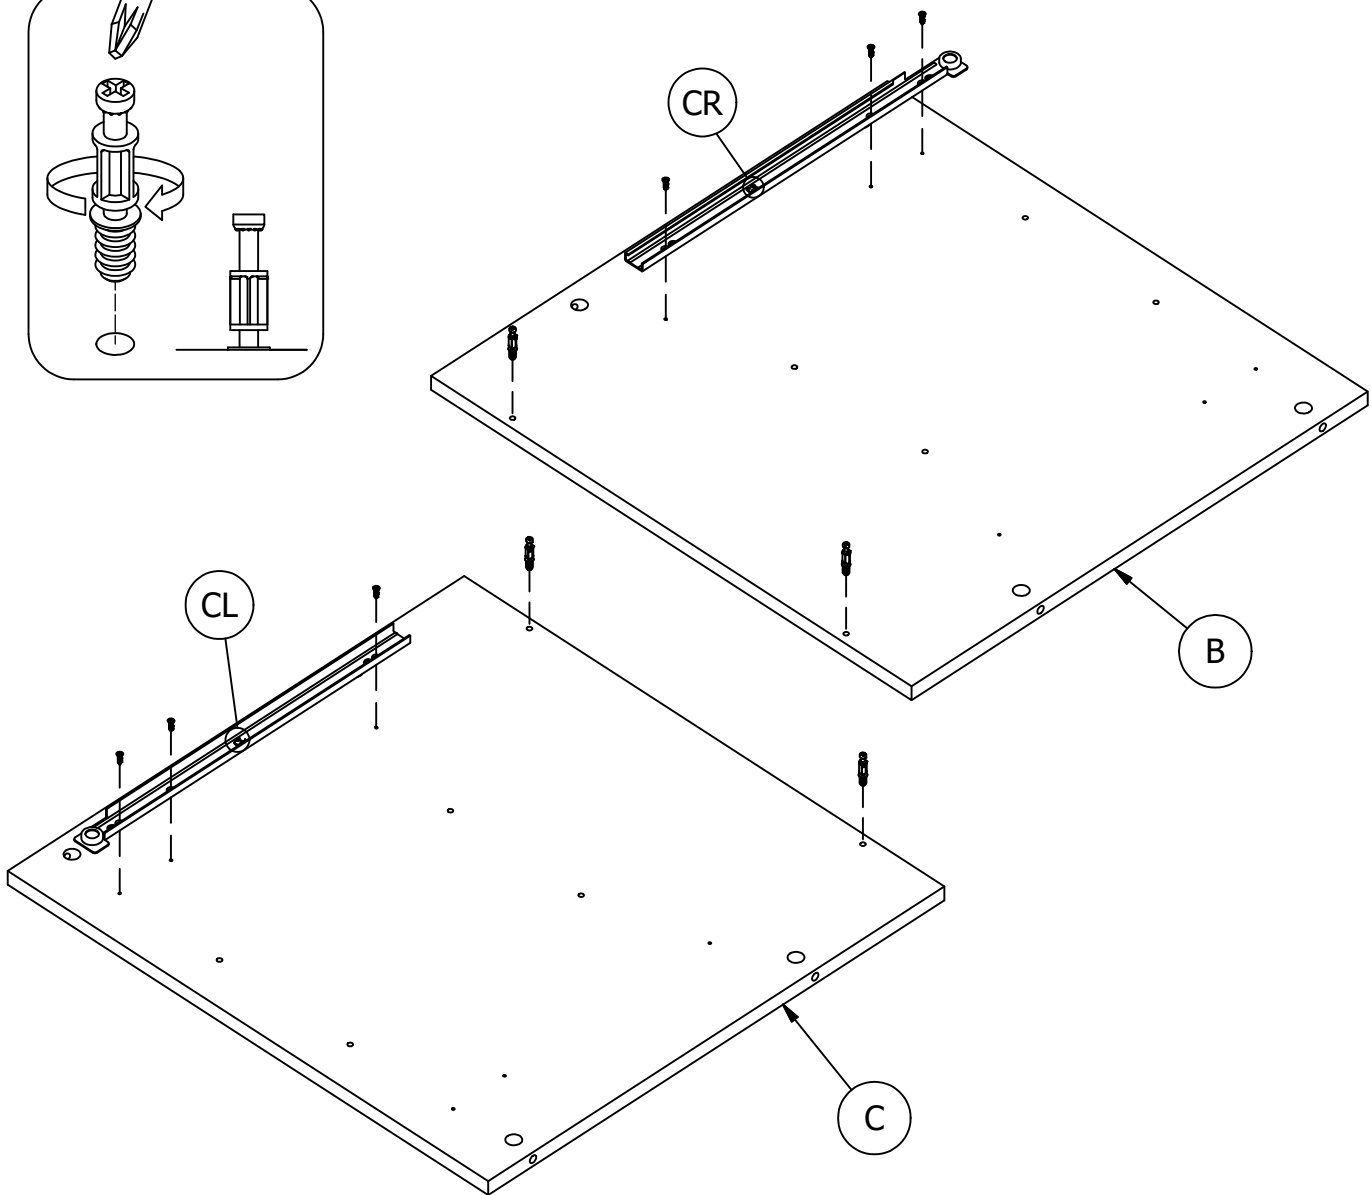

# Prepare Panels

A189223F

Scan QR Code to Watch Video on:

How to Separate and Install Drawer Slides

H28917 (Zinc) #6 x 1/2" [ 6 ]

H72988 KD Bolt [ 4 ]

Have an assembly question or need a replacement part? Just call **1-800-950-4782**, we are here to help.