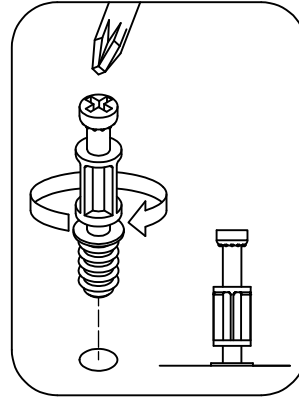

# Attach Hardware

A189223F

H72988 [ 2 ]  
KD Bolt

[ 6 ]  
3mm Hole Plug

[ 2 ]  
5mm Hole Plug

Have an assembly question or need a replacement part? Just call  
**1-800-950-4782**, we are here to help.