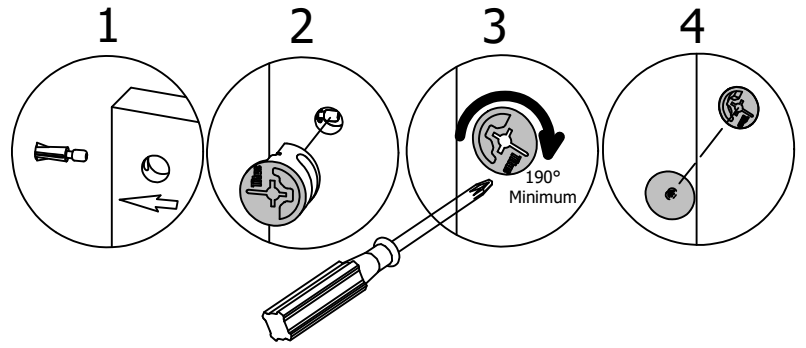

# Assemble Panels

A189223F

Scan QR Code to Watch Video on:

How to Tighten KD Cams

H181468US

[ 2 ]

[ 2 ]

Cover Cap