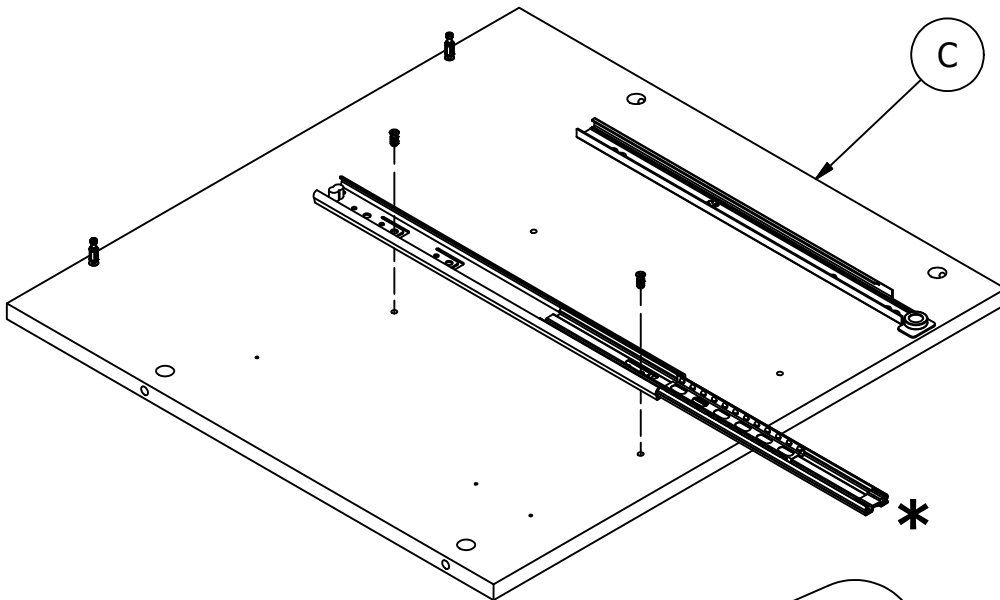

Flip panel over
Voltear el panel
Retournez le panneau