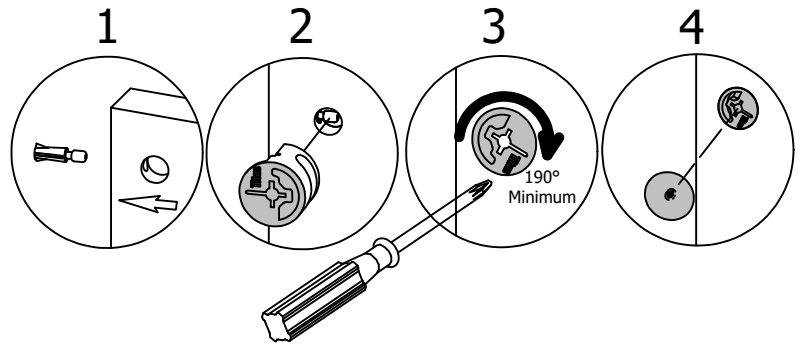

# Assemble Panels

A189223F

Scan QR Code to Watch Video on:

How to Tighten KD Cams

H181468US

[ 2 ]

[ 2 ]

Cover Cap