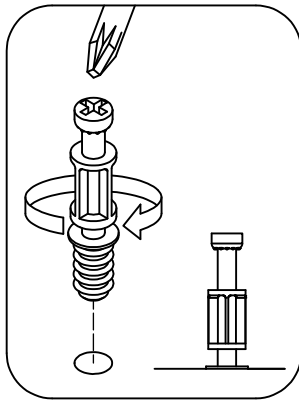

5mm Hole Plug

Have an assembly question or need a replacement part? Just call **1-800-950-4782**, we are here to help.