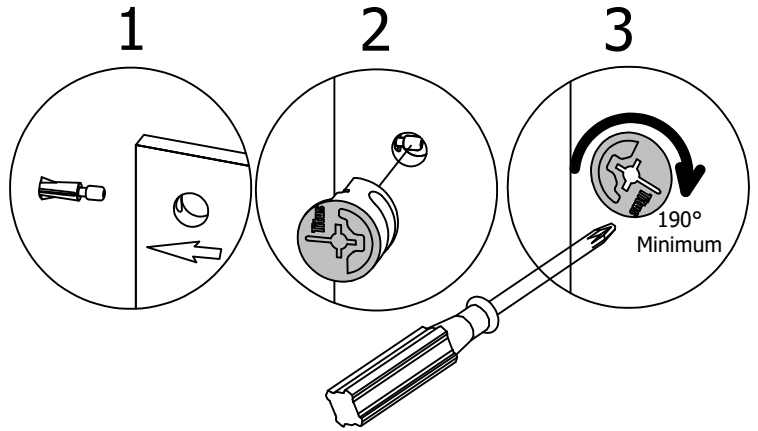

Have an assembly question or need a replacement part? Just call **1-800-950-4782**, we are here to help.

Scan QR Code to Watch Video on:

How to Tighten KD Cams

H181468US

[ 4 ]

Have an assembly question or need a replacement part? Just call **1-800-950-4782**, we are here to help.