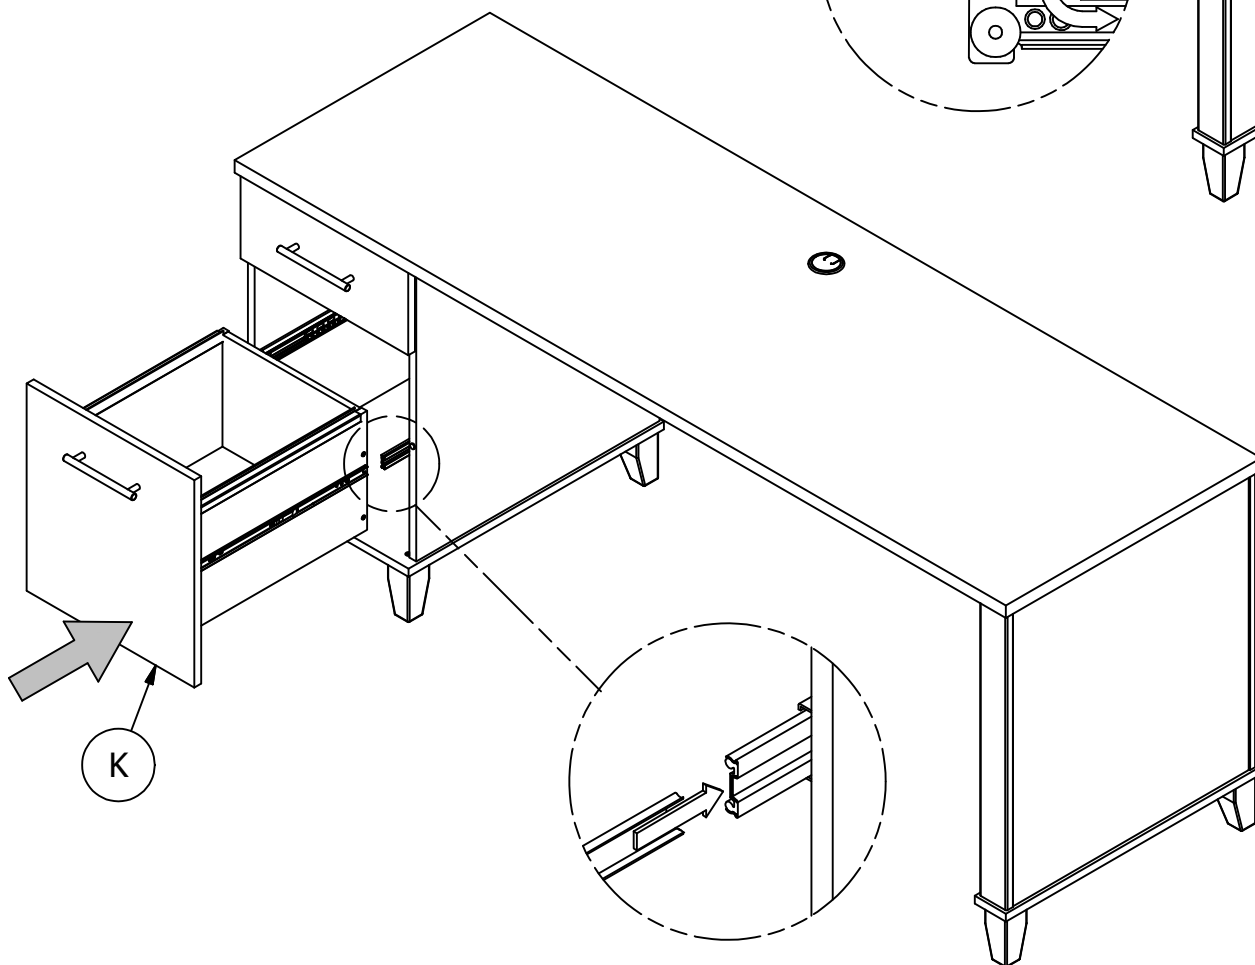

Scan QR Code to Watch Video on:

How to Separate and Install Drawer Slides

Have an assembly question or need a replacement part? Just call **1-800-950-4782**, we are here to help.