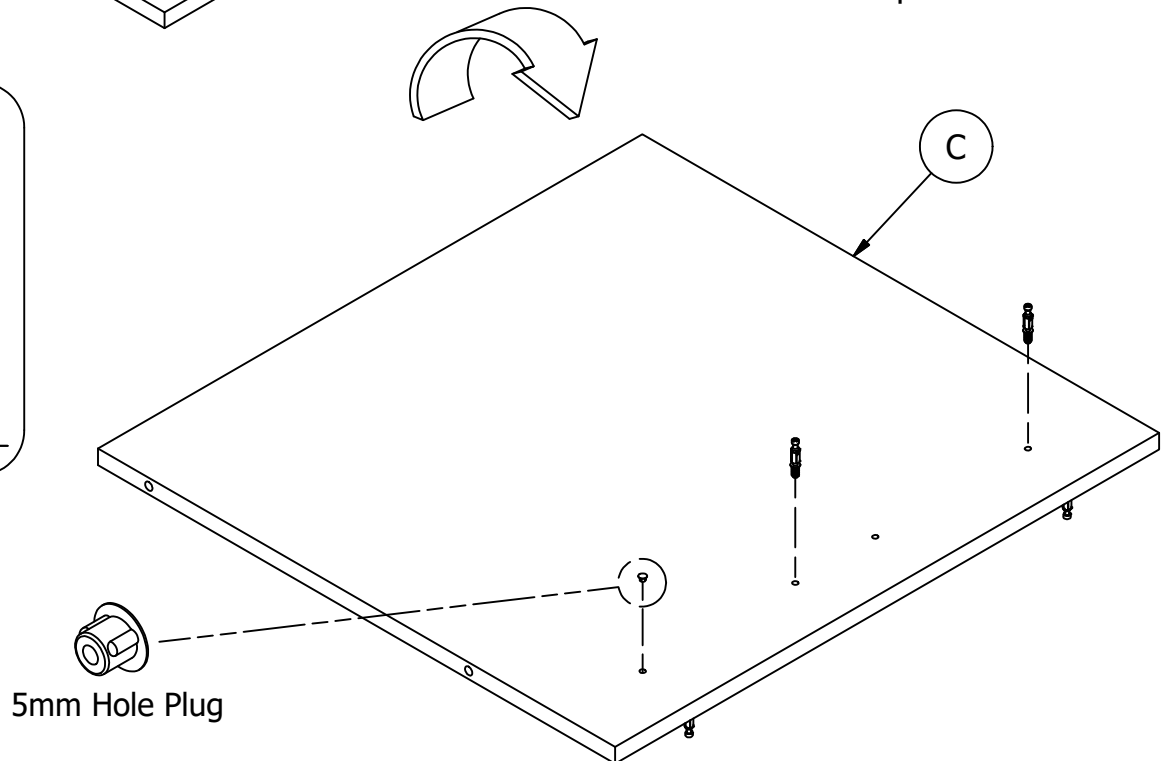

5mm Hole Plug

Have an assembly question or need a replacement part? Just call **1-800-950-4782**, we are here to help.