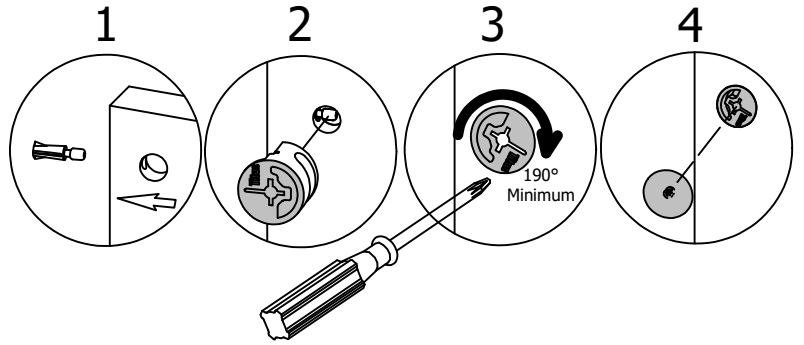

# Assemble Panels

A189223F

Scan QR Code to Watch Video on:

How to Tighten KD Cams

H181468US

[ 2 ]

[ 2 ]

Cover Cap