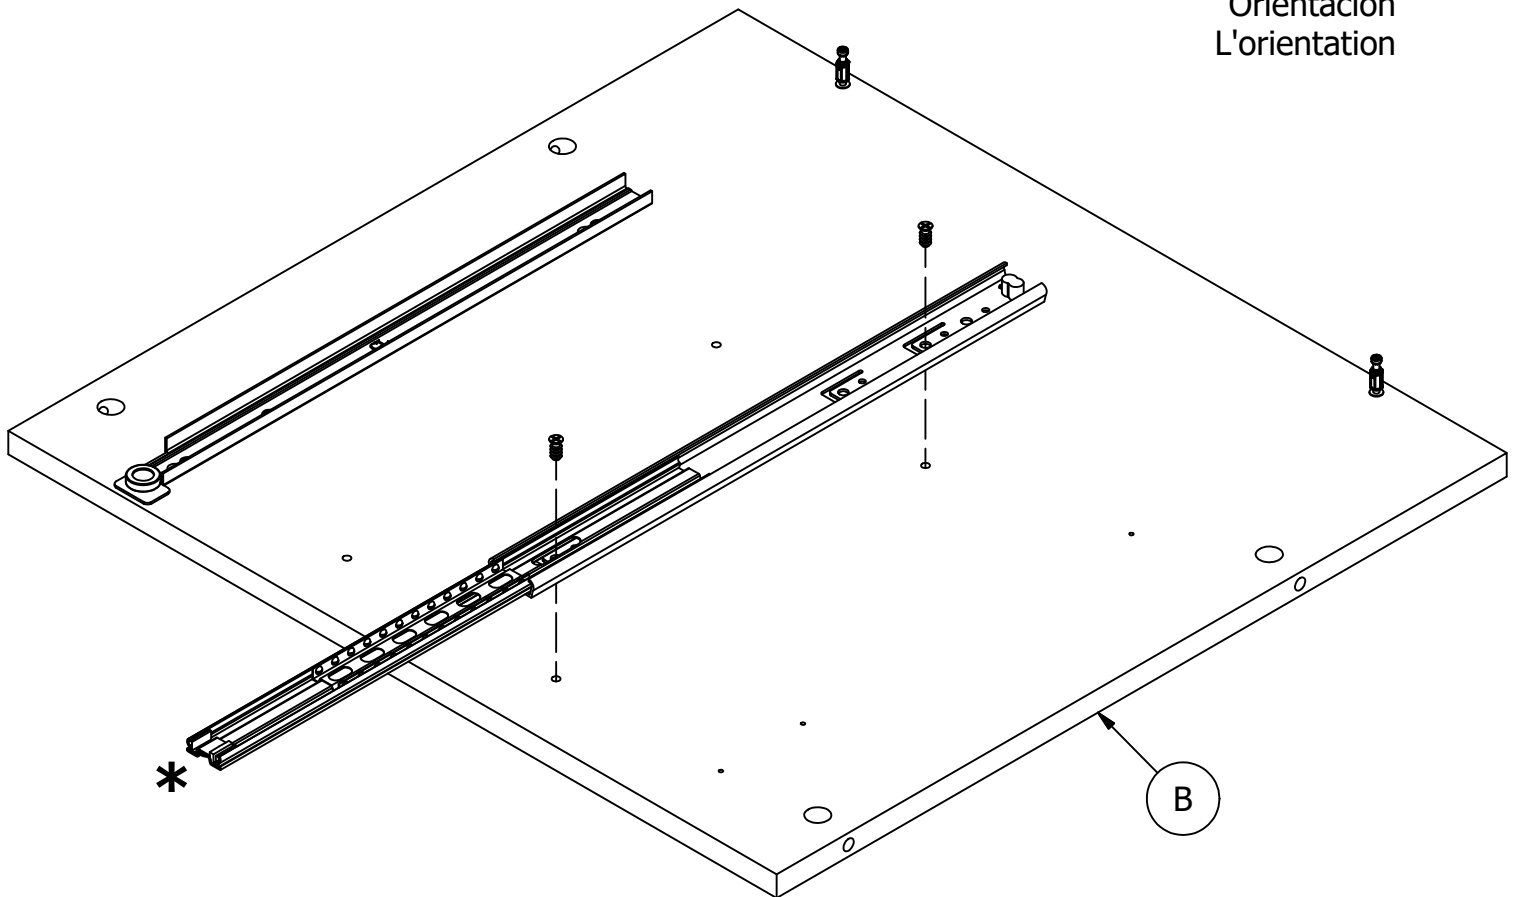

M6.3 X 13MM

[ 2 ]

Q216346

16" Slide Mount

[ 1 ]

Orientation  
Orientación  
L'orientation

Have an assembly question or need a replacement part? Just call **1-800-950-4782**, we are here to help.