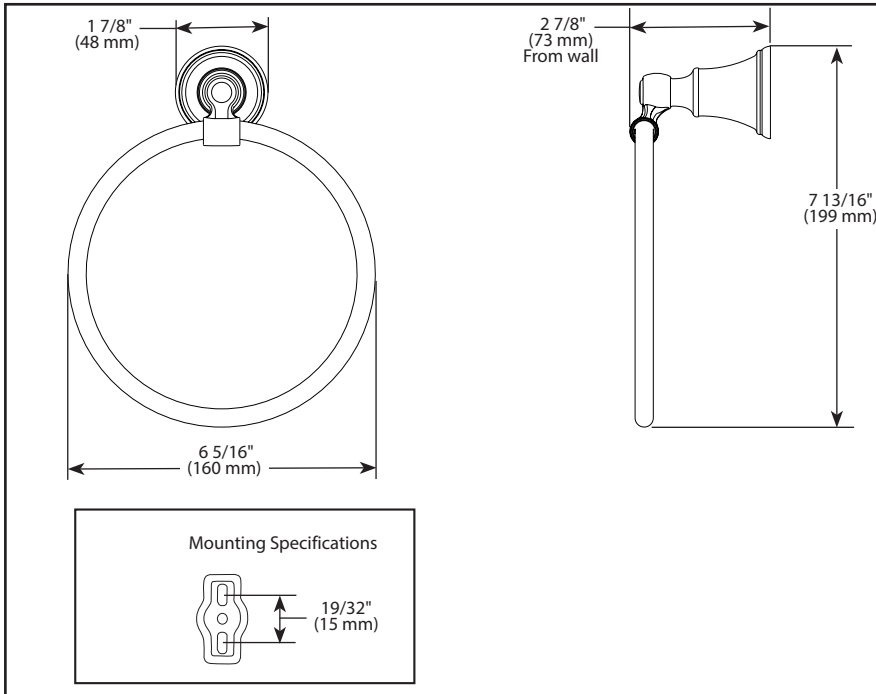

Submitted Model No.: _____
 Specific Features: _____

▲ Designate proper finish suffix

see what Delta can do™

ACCESSORIES

- Woodhurst™ Bath Collection
- Towel Ring

STANDARD SPECIFICATIONS:

- Wood blocking is preferable behind all wall surfaces. If wood blocking is not available, the following fasteners are suggested: Tile/Masonry-Plastic or lead Anchors Plaster/drywall-Toggle bolts.
- Mounting hardware included with product.