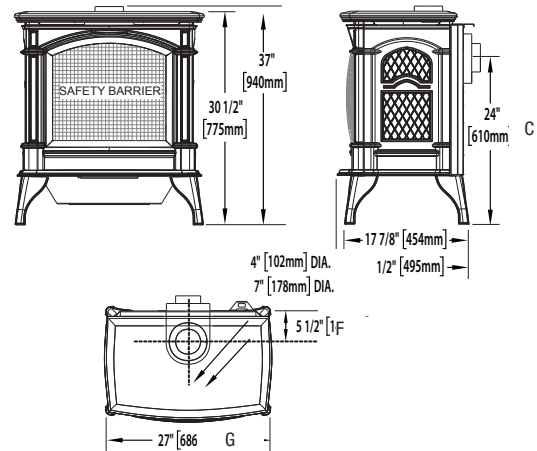

Continental CDVS600 Direct Vent Gas Stove

Here is the perfect blend of traditional design and advanced gas performance. The GDVS600 allows you to express your style and capture a look of elegance while at the same time, provides a comfortable range from 21,000 BTU's to a hearth warming 35,000 BTU's. Direct vent converts easily from top to rear making installation possibilities endless.

Competitive Advantages

- ACS controls pilot usage for cold climate installations
- Built-in adjustable flame/heat control for maximum comfort and efficiency
- Approved for bedroom, bathroom, sitting room and mobile home installations

Features and Benefits

- 394 sq. in. viewing area
- Fuel-saving electronic ignition with battery back-up and on/off switch
- Larger viewing area with its new updated design
- Elegant arched front and a sleek, sophisticated outer casting design
- Exclusive PHAZER™ log set with traditional glowing charcoal embers
- Decorative cast iron trivets for rear vent installations (available in painted black finish)

CDVS600	
BTU's (Input)	35,000
Venting	Top*/ Rear 4" & 7"
Minimum Clearances to Combustibles	
Corner	2"
Rear	6"
Sides	6"
Glass Type	Ceramic
Glass Size	
Height	18 3/4"
Width	21"
Efficiencies	
AFUE	64%
Steady State	78%
Mobile Home Certified	Yes

	A	B	C	D	E	F	G
CDVS600	30 1/4"	37"	24"	17 7/8"	19 1/2"	5 1/2"	27"

*Finishing flange depth (The finishing flange defines the perimeter of the fireplace opening). Framing or finishing materials must NEVER encroach inside the finishing flange.